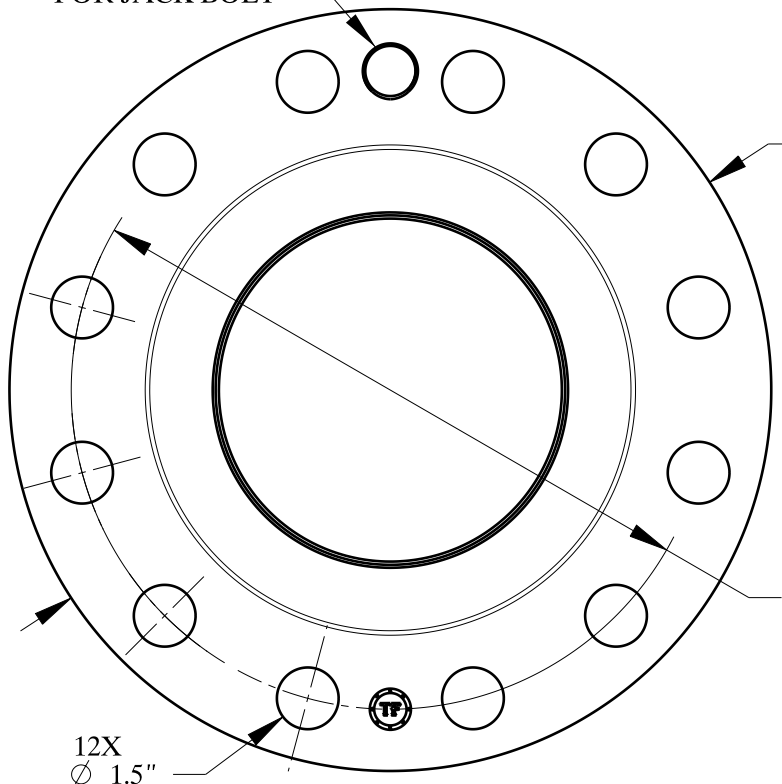

1 3/8-6 UNC
FOR JACK BOLT

Ø 18.5"

Ø 15.5"
BOLT CIRCLE

12X
Ø 1.5"

1/2-14 NPT

Ø 8.63" OD

Ø 8.33" ID

Ø 11.75"

6.38"

2.5"

Ø 0.5"

0.94"

Ø 10.62"

0.25"

SIZE:	8" NOM. X SHC: 10
TYPE:	900-RF-WELD-NECK-ORIF-FLANGE
 Texas Flange	
PO Box 2889 Pearland, TX 77588 PH: 800-826-3801 FAX: 281-484-8730 www.texasflange.com	