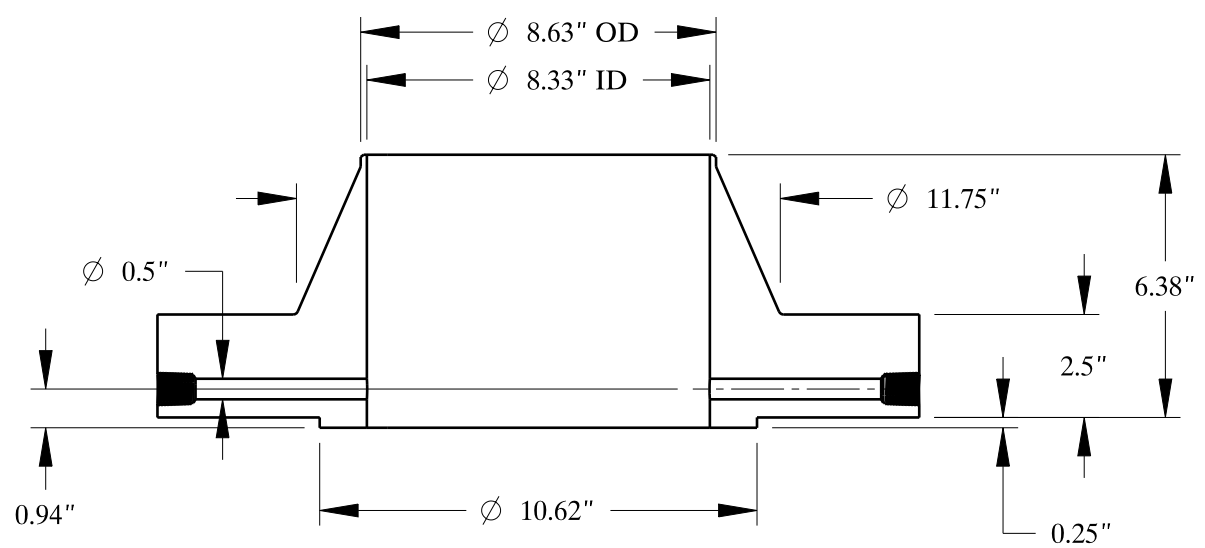

1 3/8-6 UNC
FOR JACK BOLT

Ø 18.5"

Ø 15.5"
BOLT CIRCLE

12X
Ø 1.5"

1/2-14 NPT

Ø 8.63" OD

Ø 8.33" ID

Ø 11.75"

6.38"

2.5"

Ø 0.5"

0.94"

Ø 10.62"

0.25"

SIZE:	8" NOM. X SHC: 10
TYPE:	900-RF-WELD-NECK-ORIF-FLANGE
 Texas Flange	
PO Box 2889 Pearland, TX 77588 PH: 800-826-3801 FAX: 281-484-8730 www.texasflange.com	