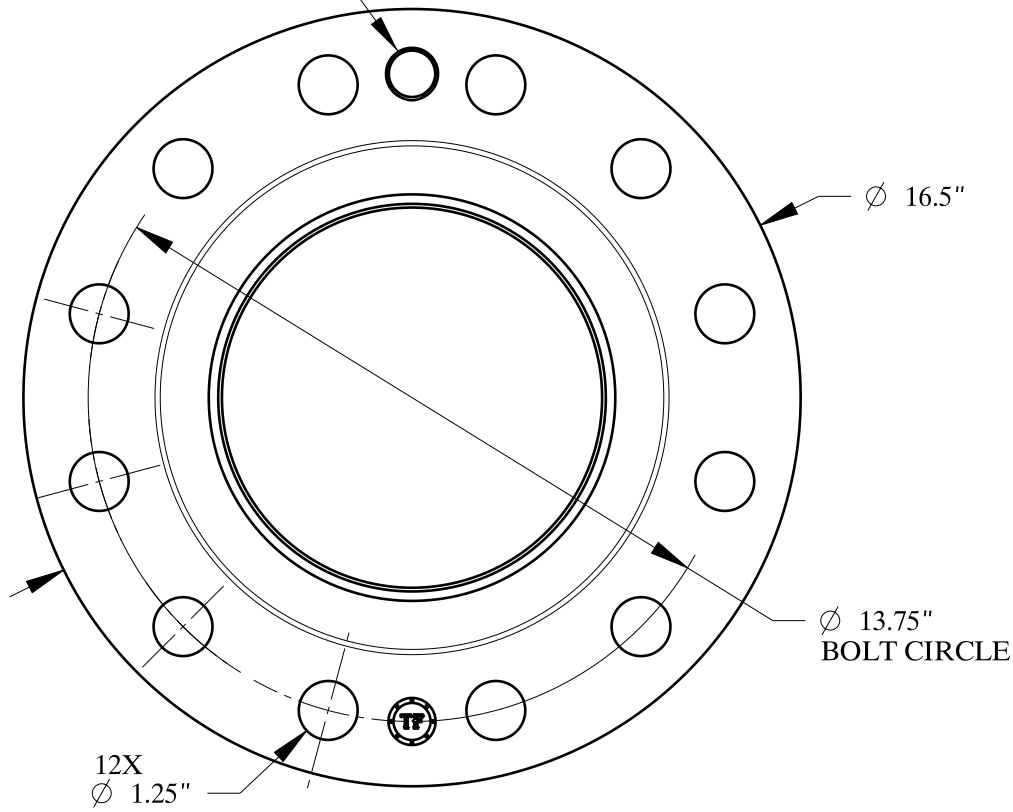

1 1/8-7 UNC
FOR JACK BOLT

1/2-14 NPT

SIZE: 8" NOM. X SHC: 30
TYPE: 600-FF-WELD-NECK-ORIF-FLANGE

**Texas
Flange**

PO Box 2889
Pearland, TX 77588
PH: 800-826-3801
FAX: 281-484-8730
www.texasflange.com