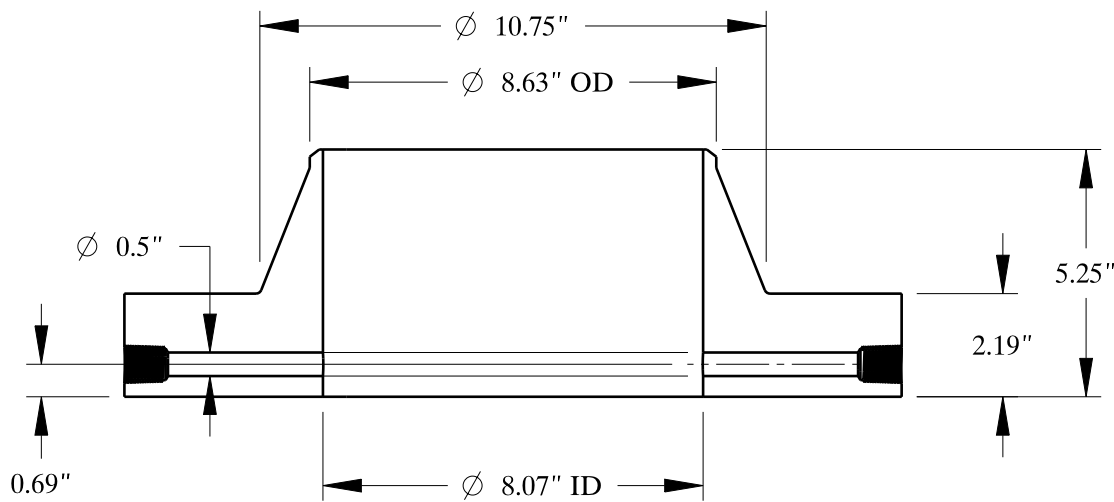

1 1/8-7 UNC
FOR JACK BOLT

1/2-14 NPT

SIZE: 8" NOM. X SHC: 30
TYPE: 600-FF-WELD-NECK-ORIF-FLANGE

**Texas
Flange**

PO Box 2889
Pearland, TX 77588
PH: 800-826-3801
FAX: 281-484-8730
www.texasflange.com