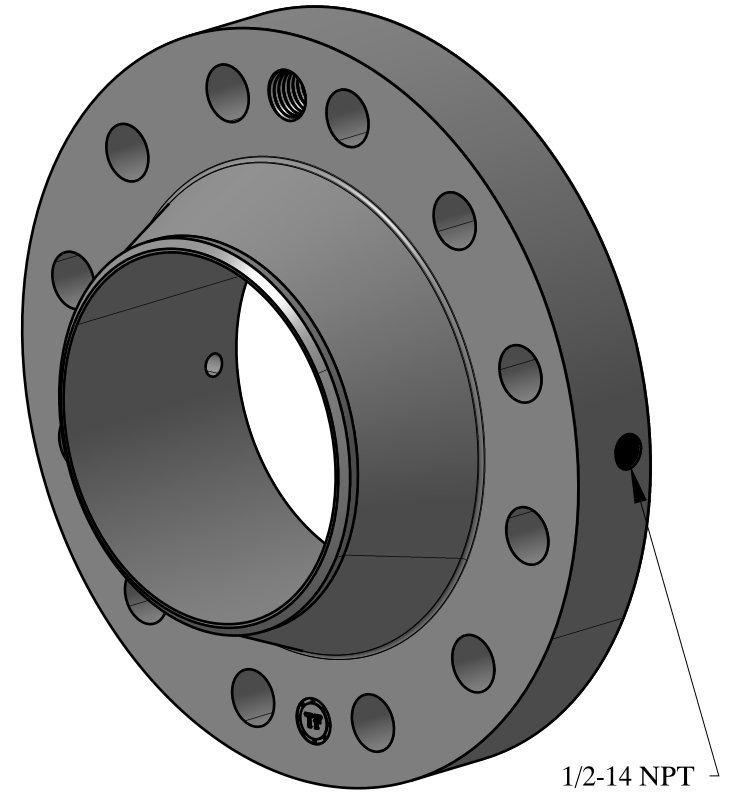

1 1/8-7 UNC
FOR JACK BOLT

1/2-14 NPT

SIZE: 8" NOM. X SHC: 30
TYPE: 600-FF-WELD-NECK-ORIF-FLANGE

**Texas
Flange**

PO Box 2889
Pearland, TX 77588
PH: 800-826-3801
FAX: 281-484-8730
www.texasflange.com