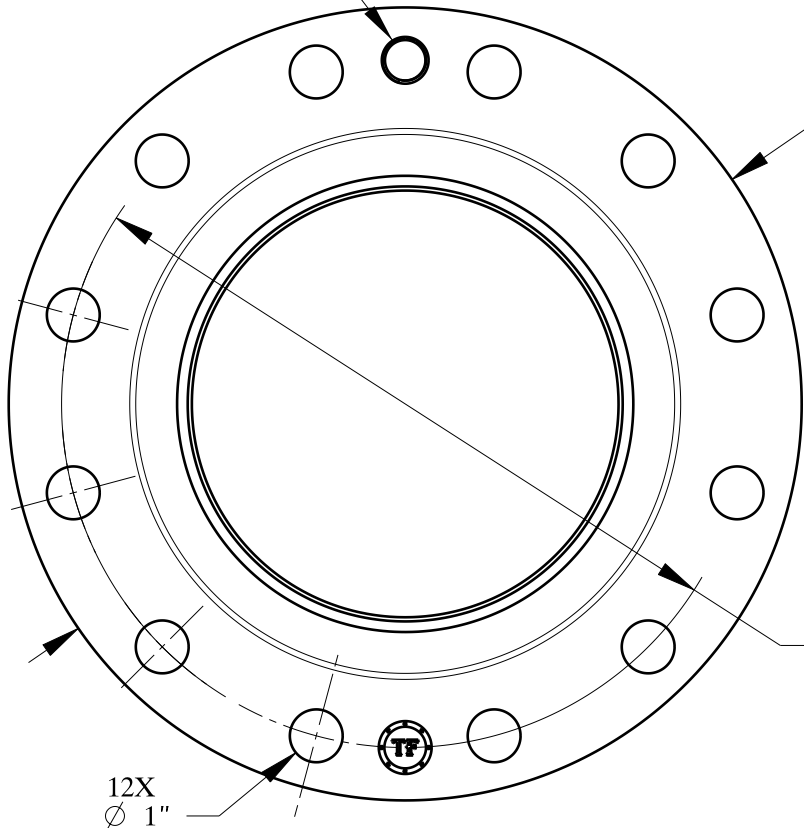

7/8-9 UNC
FOR JACK BOLT

Ø 15"

Ø 13"
BOLT CIRCLE

12X
Ø 1"

1/2-14 NPT

SIZE:	8" NOM. X SHC: 30
TYPE:	300-RF-WELD-NECK-ORIF-FLANGE
	Texas Flange
PO Box 2889 Pearland, TX 77588 PH: 800-826-3801 FAX: 281-484-8730 www.texasflange.com	