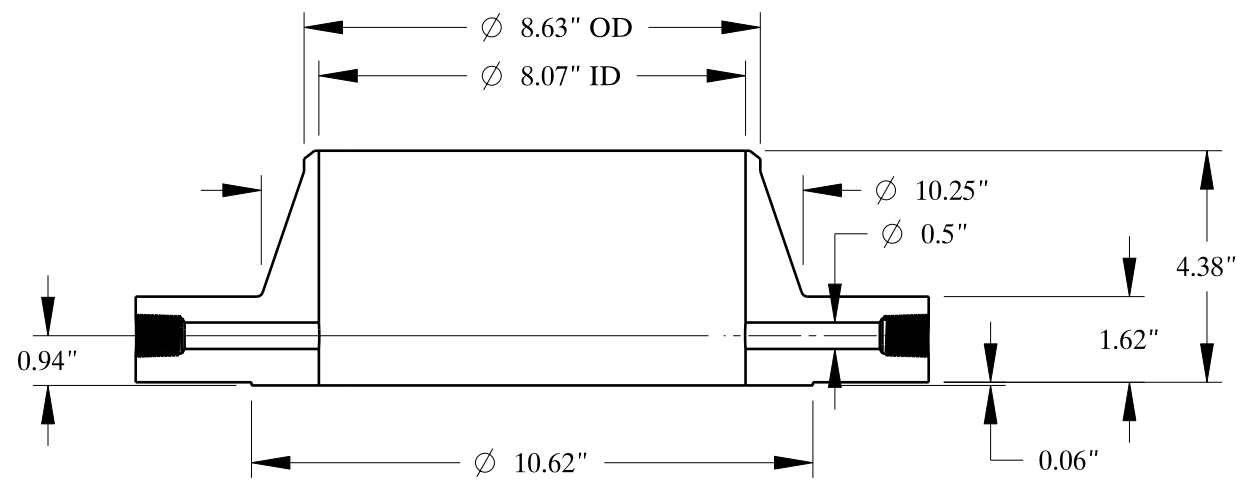

7/8-9 UNC
FOR JACK BOLT

Ø 15"

Ø 13"
BOLT CIRCLE

12X
Ø 1"

1/2-14 NPT

SIZE:	8" NOM. X SHC: 30
TYPE:	300-RF-WELD-NECK-ORIF-FLANGE
	Texas Flange
PO Box 2889 Pearland, TX 77588 PH: 800-826-3801 FAX: 281-484-8730 www.texasflange.com	