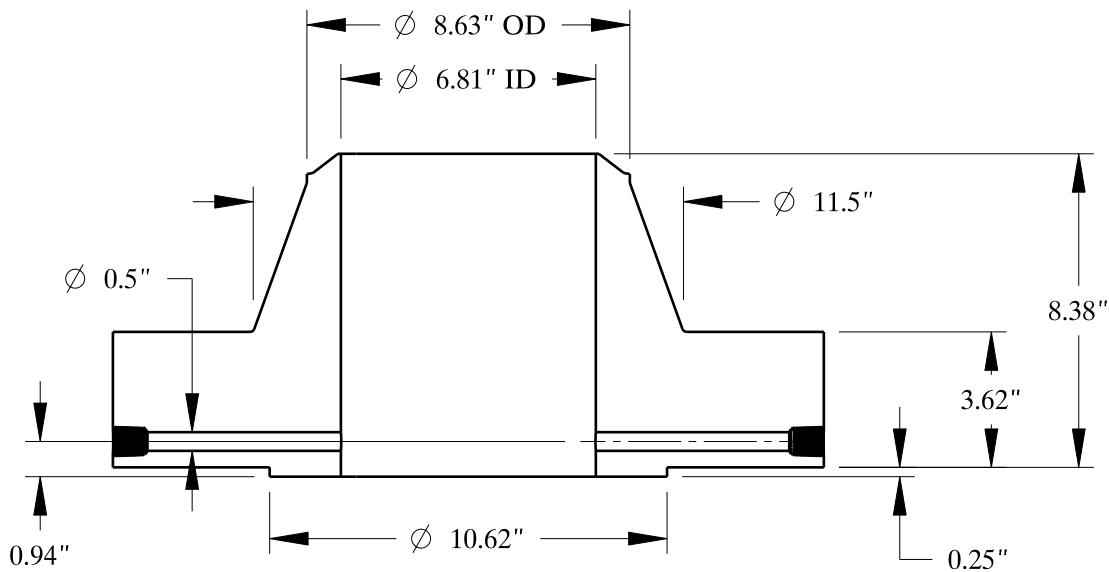

1 5/8-8 UN  
FOR JACK BOLT

1/2-14 NPT

SIZE: 8" NOM. X SHC: 160  
TYPE: 1500-RF-WELD-NECK-ORIF-FLANGE

**Texas  
Flange**

PO Box 2889  
Pearland, TX 77588  
PH: 800-826-3801  
FAX: 281-484-8730  
www.texasflange.com