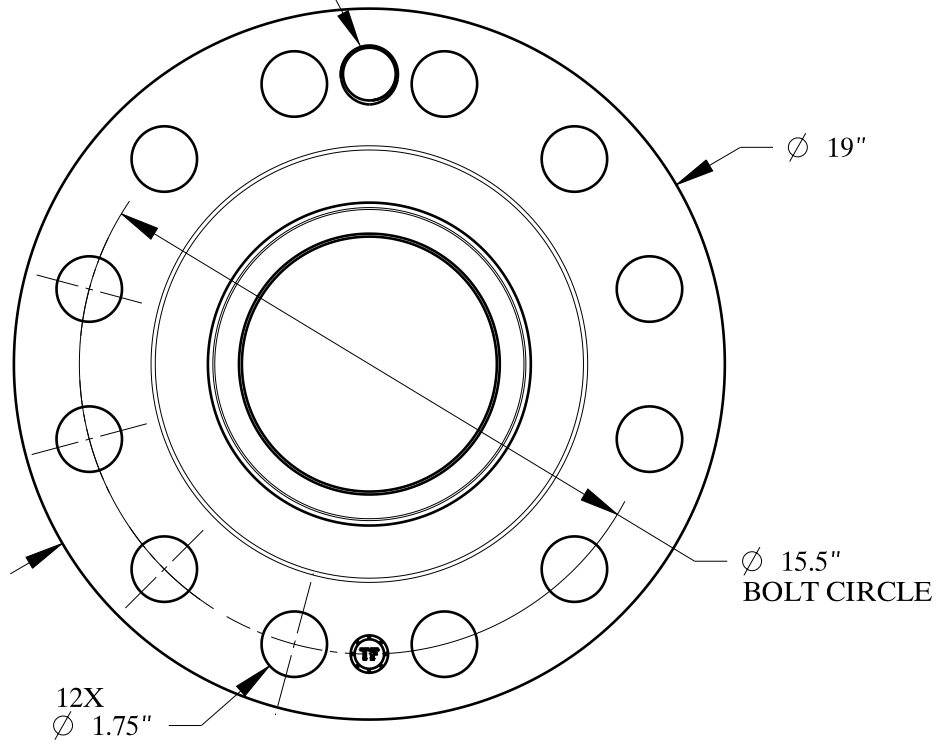

1 5/8-8 UN  
FOR JACK BOLT

1/2-14 NPT

SIZE: 8" NOM. X SHC: 160  
TYPE: 1500-RF-WELD-NECK-ORIF-FLANGE

**Texas  
Flange**

PO Box 2889  
Pearland, TX 77588  
PH: 800-826-3801  
FAX: 281-484-8730  
www.texasflange.com