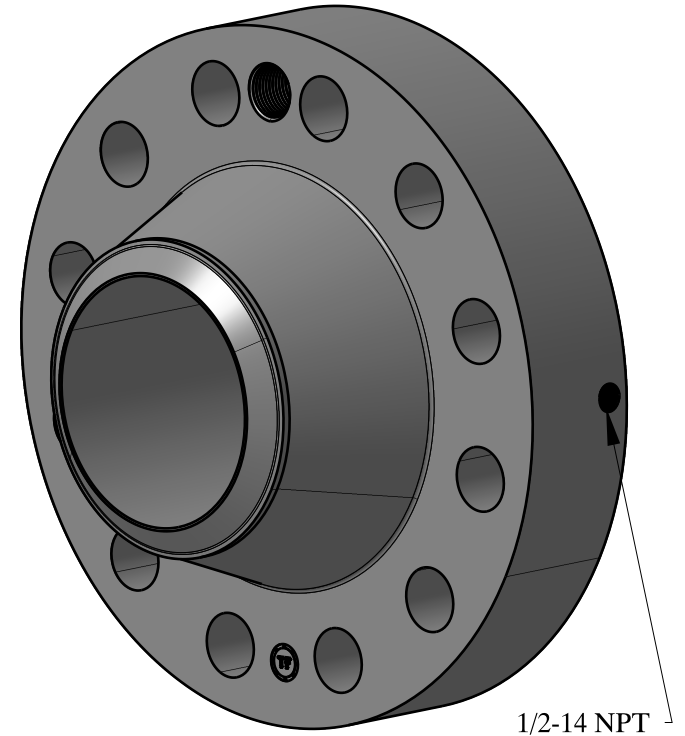

1 5/8-8 UN  
FOR JACK BOLT

1/2-14 NPT

SIZE: 8" NOM. X SHC: 160  
TYPE: 1500-RF-WELD-NECK-ORIF-FLANGE

**Texas  
Flange**

PO Box 2889  
Pearland, TX 77588  
PH: 800-826-3801  
FAX: 281-484-8730  
www.texasflange.com