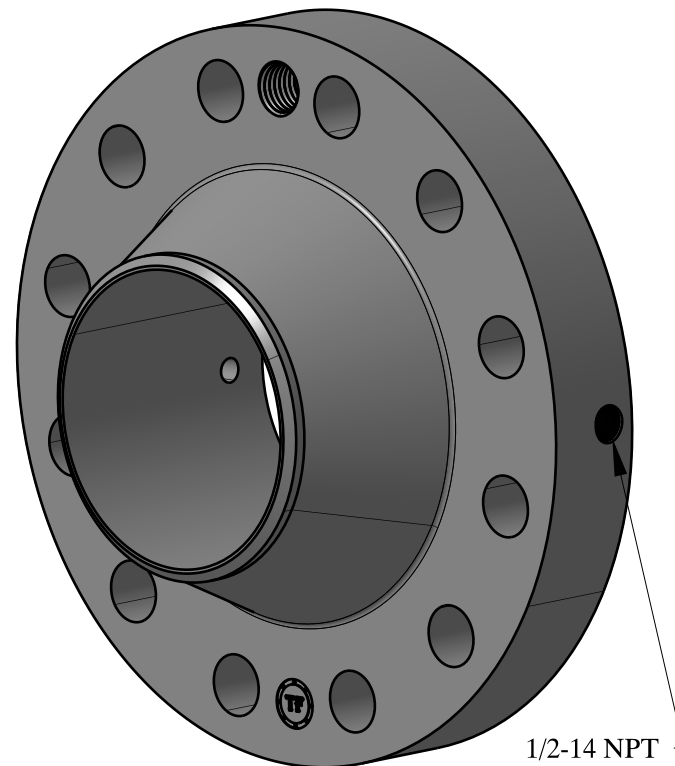

1 1/8-7 UNC  
FOR JACK BOLT

1/2-14 NPT

SIZE: 6" NOM. X SHC: STD

TYPE: 900-RF-WELD-NECK-ORIF-FLANGE

**Texas  
Flange**

PO Box 2889  
Pearland, TX 77588  
PH: 800-826-3801  
FAX: 281-484-8730  
www.texasflange.com