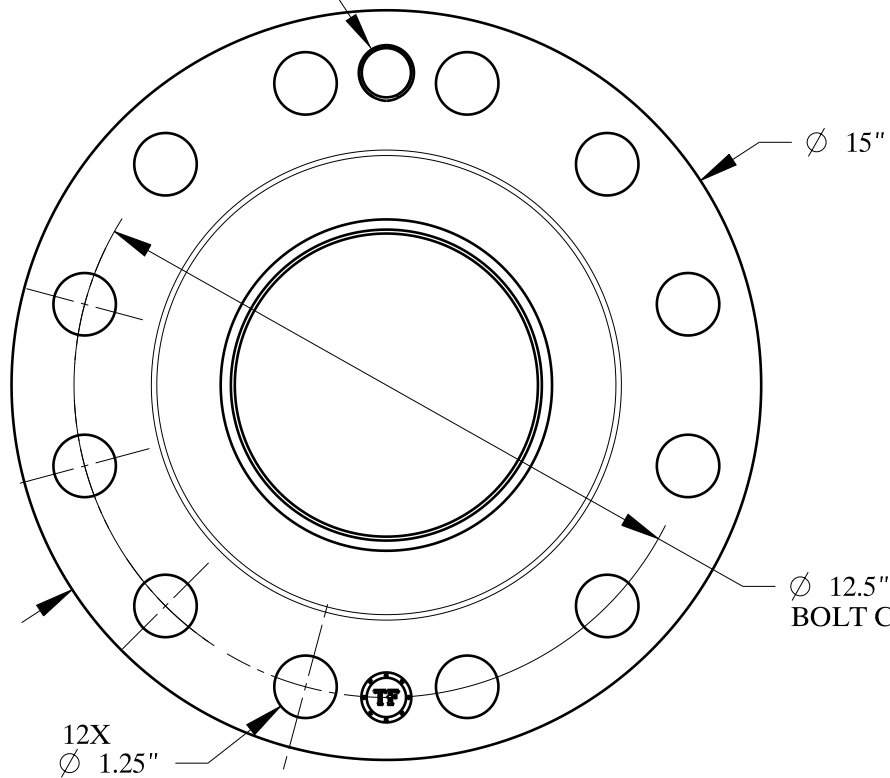

1 1/8-7 UNC  
FOR JACK BOLT

1/2-14 NPT

SIZE: 6" NOM. X SHC: STD

TYPE: 900-RF-WELD-NECK-ORIF-FLANGE

**Texas  
Flange**

PO Box 2889  
Pearland, TX 77588  
PH: 800-826-3801  
FAX: 281-484-8730  
www.texasflange.com