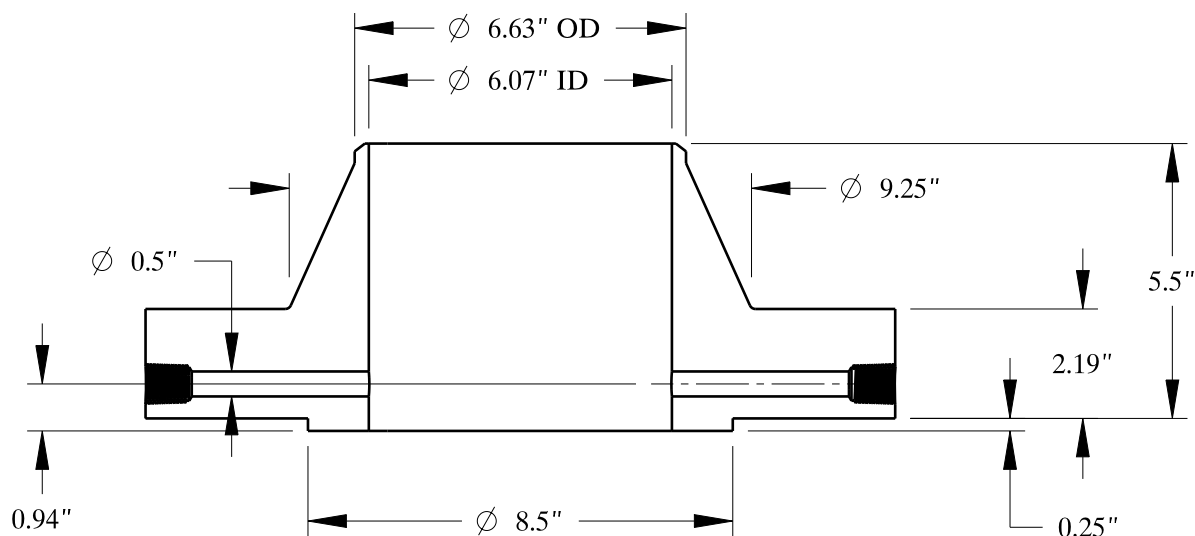

1 1/8-7 UNC  
FOR JACK BOLT

1/2-14 NPT

SIZE: 6" NOM. X SHC: STD

TYPE: 900-RF-WELD-NECK-ORIF-FLANGE

**Texas  
Flange**

PO Box 2889  
Pearland, TX 77588  
PH: 800-826-3801  
FAX: 281-484-8730  
www.texasflange.com