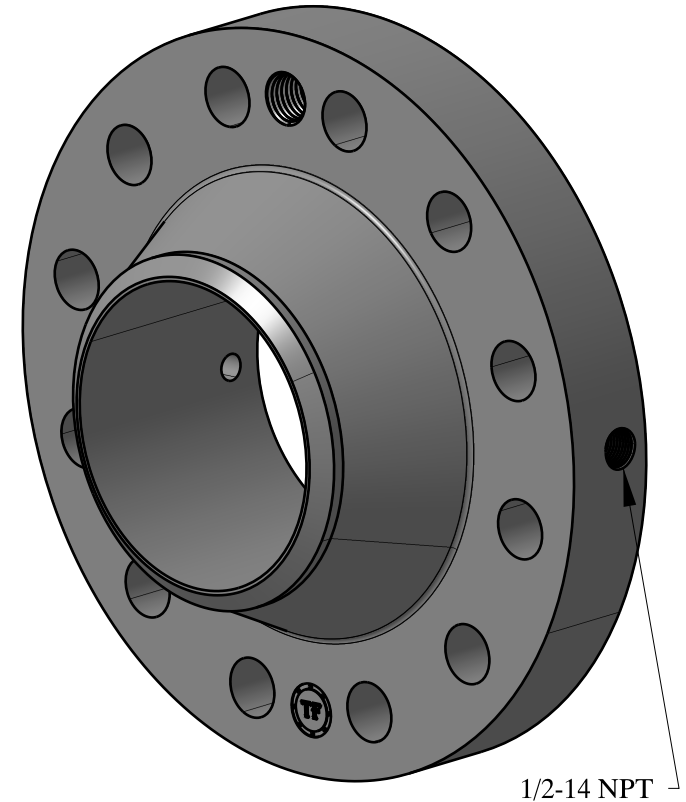

1-8 UNC  
FOR JACK BOLT

1/2-14 NPT

SIZE: 6" NOM. X SHC: XH  
TYPE: 600-FF-WELD-NECK-ORIF-FLANGE

**Texas  
Flange**

PO Box 2889  
Pearland, TX 77588  
PH: 800-826-3801  
FAX: 281-484-8730  
www.texasflange.com