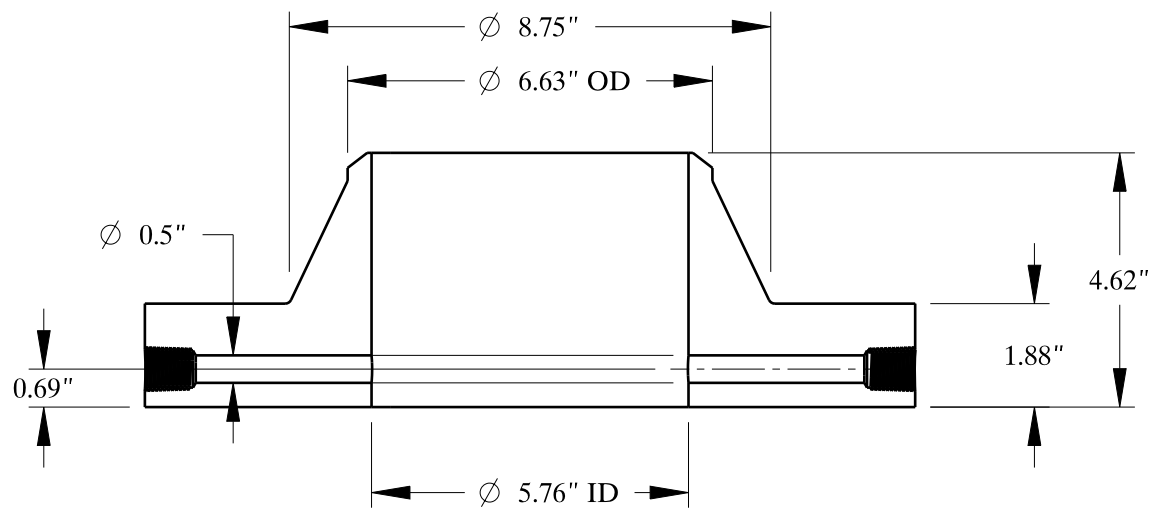

1-8 UNC  
FOR JACK BOLT

1/2-14 NPT

SIZE: 6" NOM. X SHC: XH  
TYPE: 600-FF-WELD-NECK-ORIF-FLANGE

**Texas  
Flange**

PO Box 2889  
Pearland, TX 77588  
PH: 800-826-3801  
FAX: 281-484-8730  
www.texasflange.com