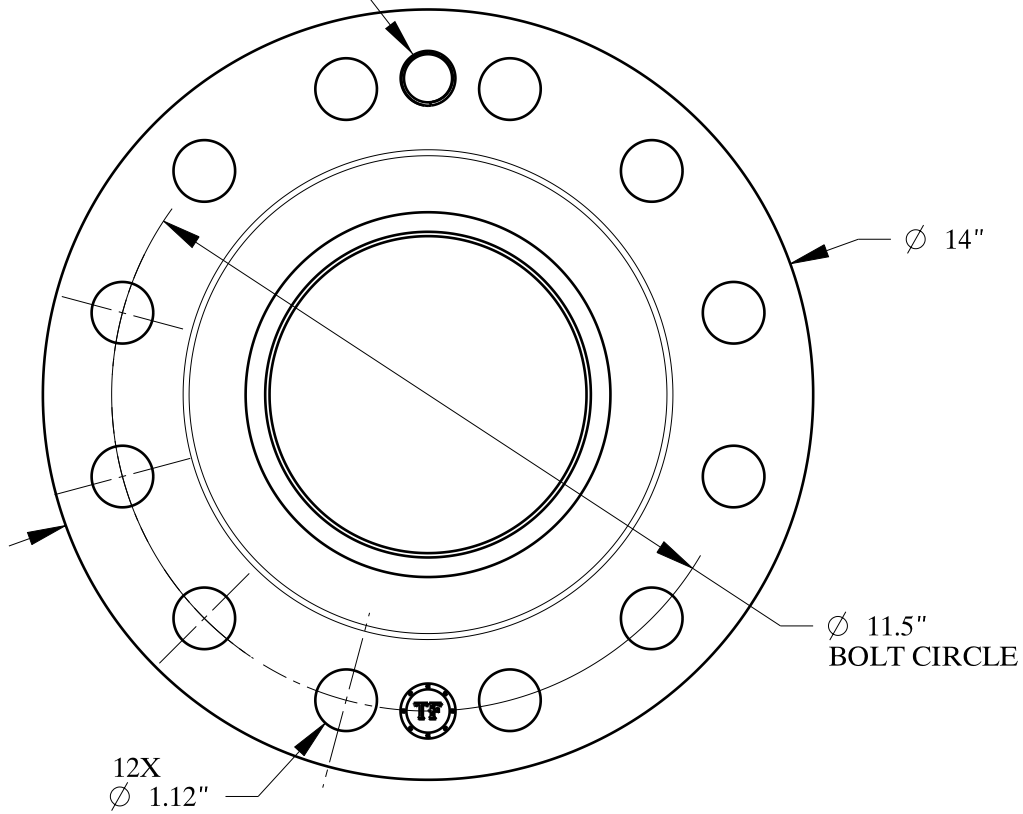

1-8 UNC  
FOR JACK BOLT

1/2-14 NPT

SIZE: 6" NOM. X SHC: XH  
TYPE: 600-FF-WELD-NECK-ORIF-FLANGE

**Texas  
Flange**

PO Box 2889  
Pearland, TX 77588  
PH: 800-826-3801  
FAX: 281-484-8730  
www.texasflange.com