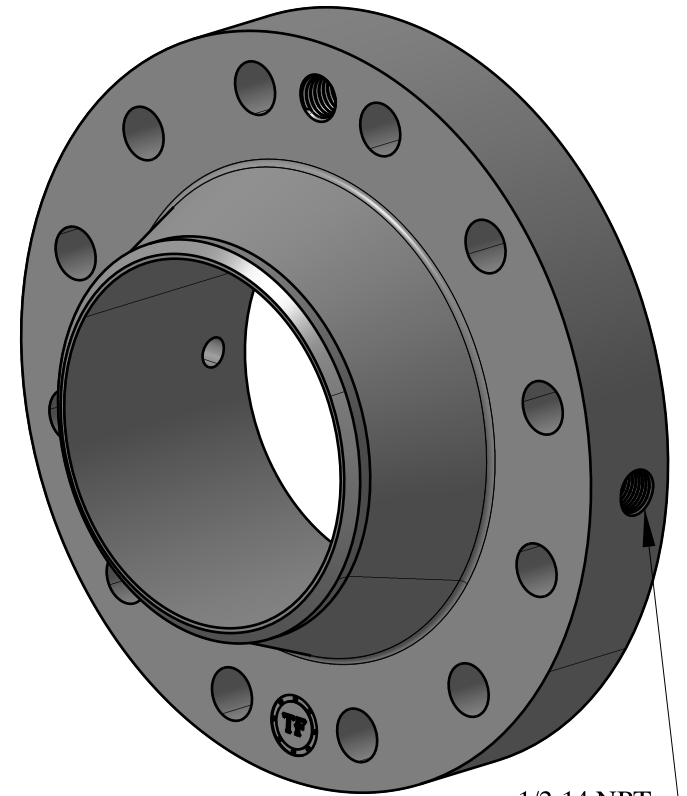

3/4-10 UNC  
FOR JACK BOLT

1/2-14 NPT

SIZE: 6" NOM. X SCH: STD  
TYPE: 300-RTJ-WELD-NECK-ORIF-FLANGE

**Texas  
Flange**

PO Box 2889  
Pearland, TX 77588  
PH: 800-826-3801  
FAX: 281-484-8730  
www.texasflange.com