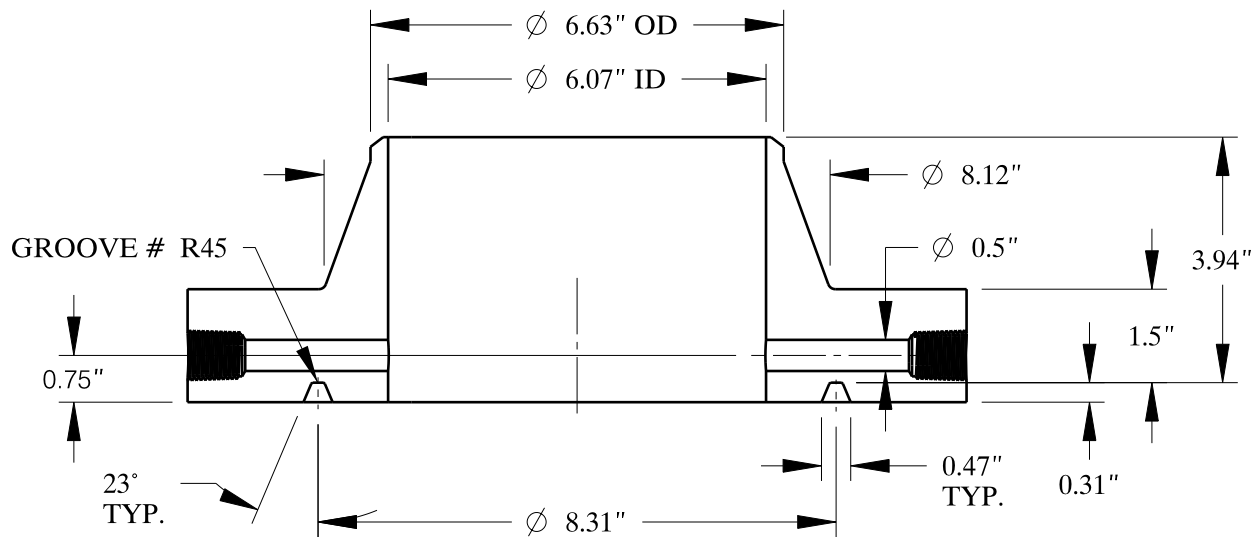

3/4-10 UNC  
FOR JACK BOLT

1/2-14 NPT

SIZE: 6" NOM. X SCH: STD  
TYPE: 300-RTJ-WELD-NECK-ORIF-FLANGE

**Texas  
Flange**

PO Box 2889  
Pearland, TX 77588  
PH: 800-826-3801  
FAX: 281-484-8730  
www.texasflange.com