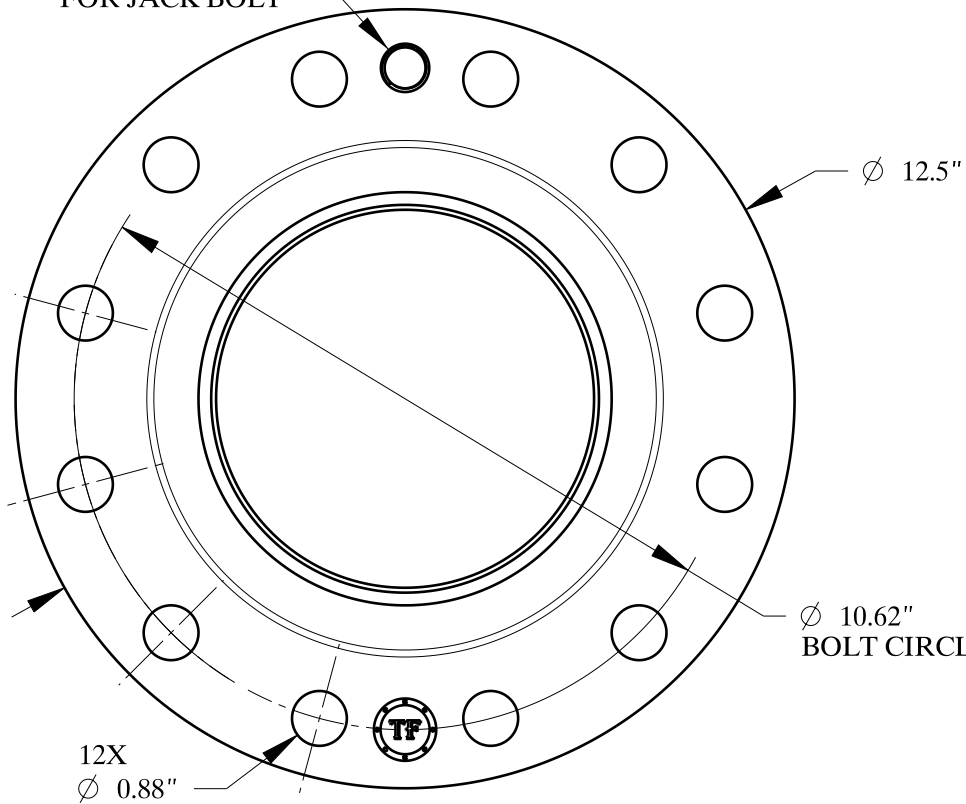

3/4-10 UNC  
FOR JACK BOLT

1/2-14 NPT

SIZE: 6" NOM. X SCH: STD  
TYPE: 300-RTJ-WELD-NECK-ORIF-FLANGE

**Texas  
Flange**

PO Box 2889  
Pearland, TX 77588  
PH: 800-826-3801  
FAX: 281-484-8730  
www.texasflange.com