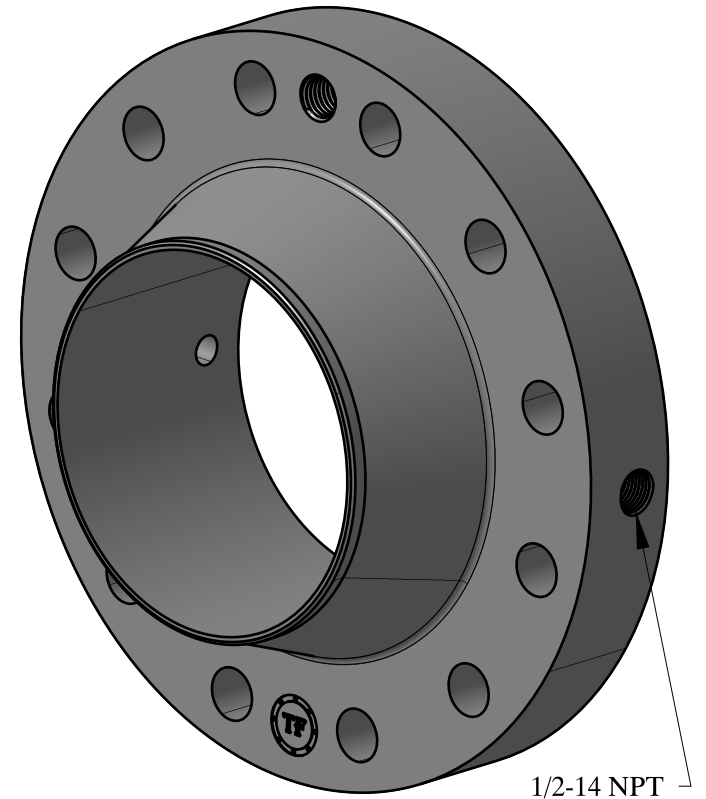

3/4-10 UNC
FOR JACK BOLT

1/2-14 NPT

SIZE: 6" NOM. X SCH: 10
TYPE: 300-RTJ-WELD-NECK-ORIF-FLANGE

 **Texas Flange**
PO Box 2889
Pearland, TX 77588
PH: 800-826-3801
FAX: 281-484-8730
www.texasflange.com