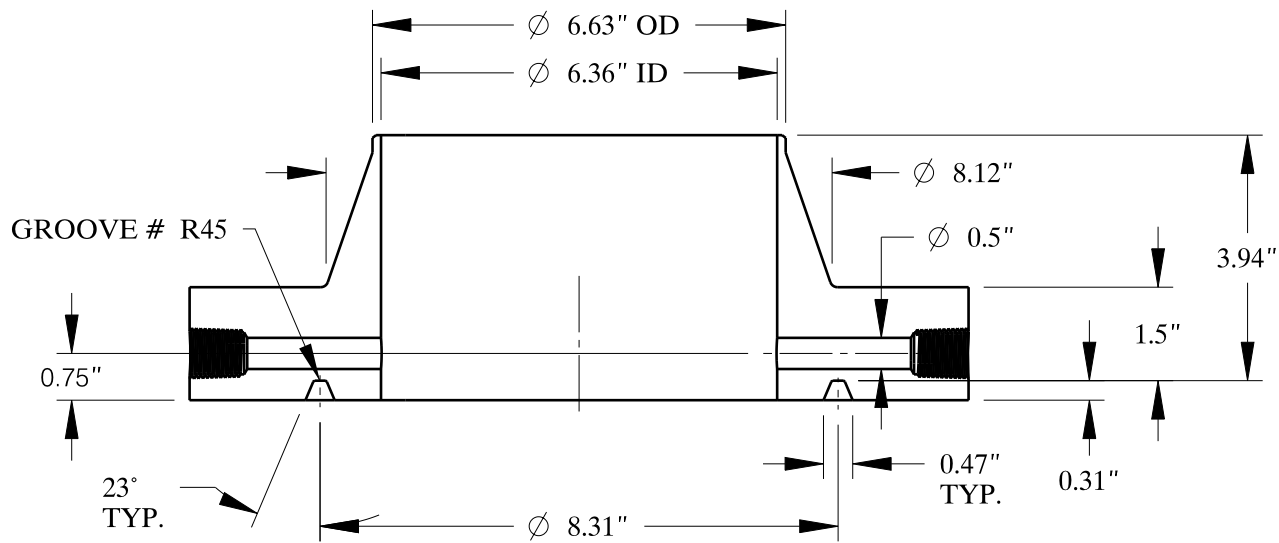

3/4-10 UNC
FOR JACK BOLT

1/2-14 NPT

SIZE: 6" NOM. X SCH: 10
TYPE: 300-RTJ-WELD-NECK-ORIF-FLANGE

 **Texas Flange**
PO Box 2889
Pearland, TX 77588
PH: 800-826-3801
FAX: 281-484-8730
www.texasflange.com