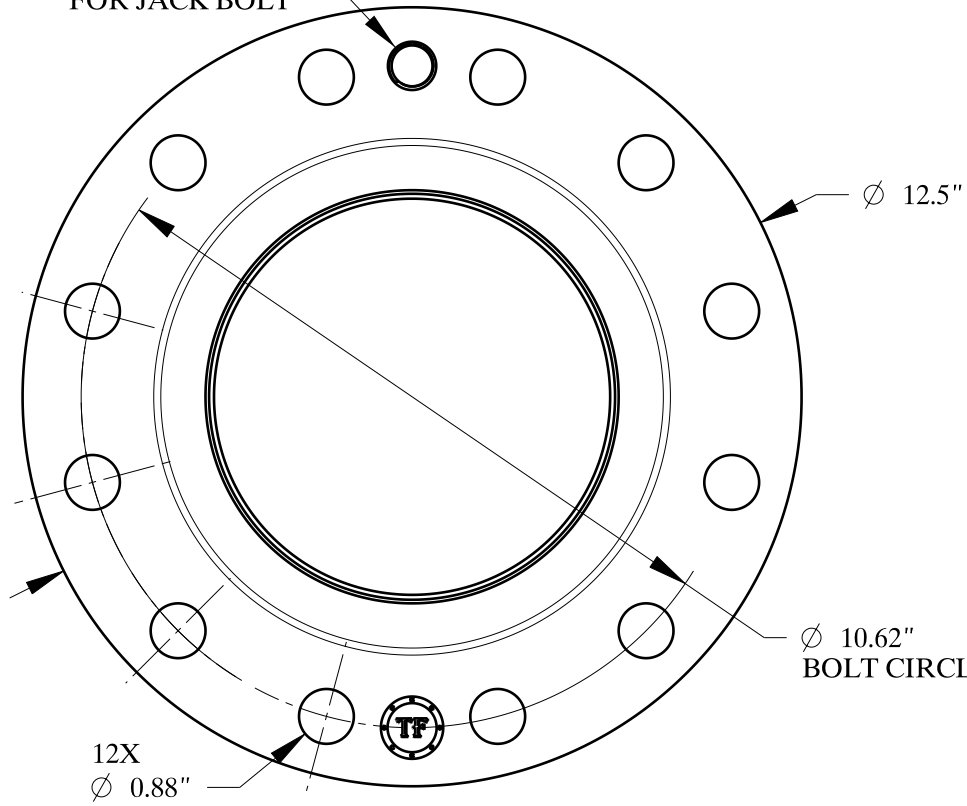

3/4-10 UNC
FOR JACK BOLT

1/2-14 NPT

SIZE: 6" NOM. X SCH: 10
TYPE: 300-RTJ-WELD-NECK-ORIF-FLANGE

 **Texas Flange**
PO Box 2889
Pearland, TX 77588
PH: 800-826-3801
FAX: 281-484-8730
www.texasflange.com