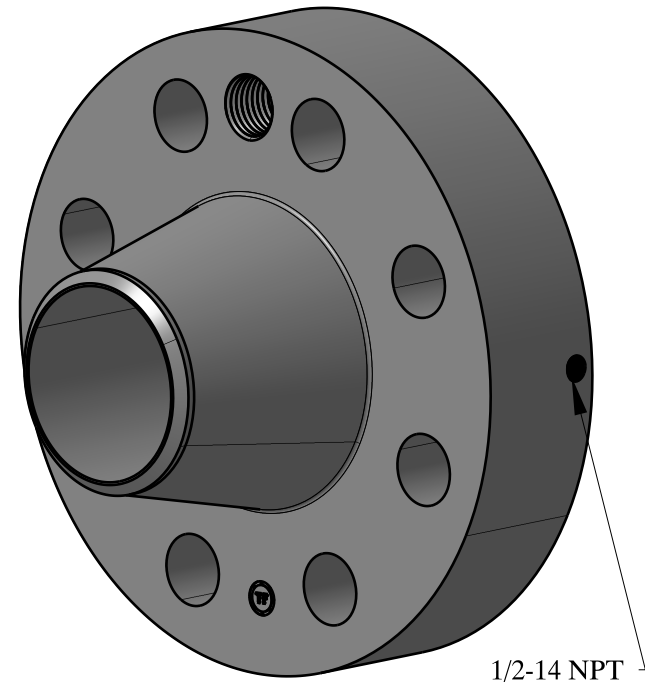

2-4.5 UNC
FOR JACK BOLT

SIZE:	6" NOM. X SHC: XH
TYPE:	2500-RF-WELD-NECK-ORIF-FLANGE
 Texas Flange	