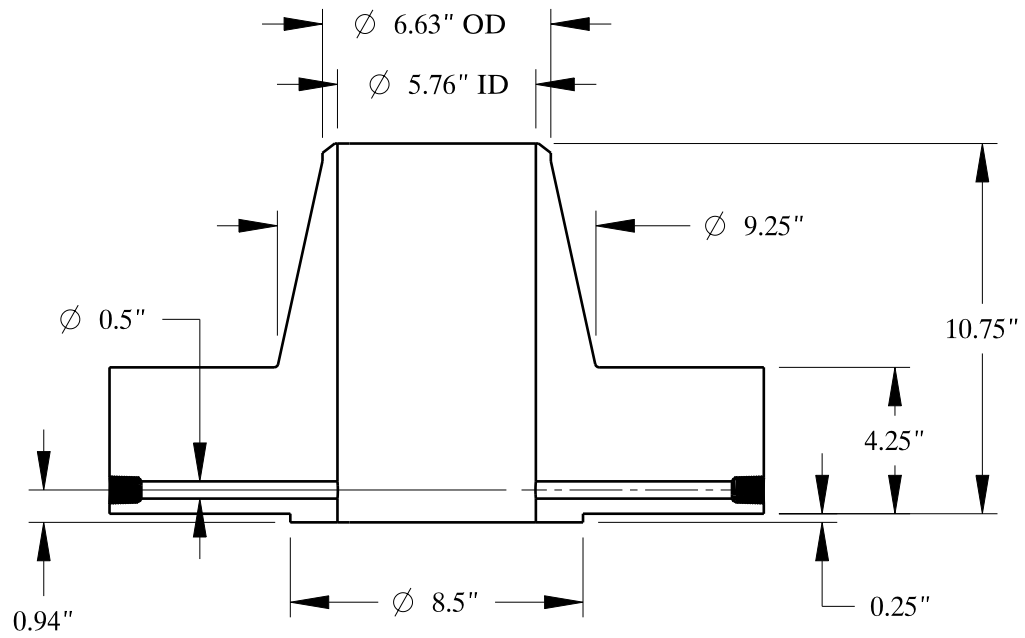

2-4.5 UNC
FOR JACK BOLT

SIZE:	6" NOM. X SHC: XH
TYPE:	2500-RF-WELD-NECK-ORIF-FLANGE
 Texas Flange	