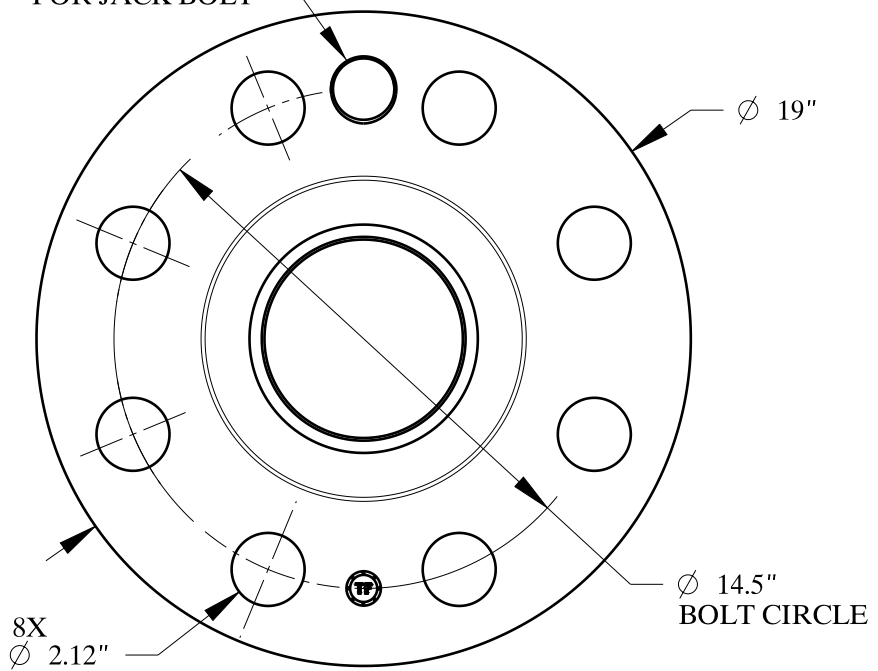

2-4.5 UNC
FOR JACK BOLT

SIZE:	6" NOM. X SHC: XH
TYPE:	2500-RF-WELD-NECK-ORIF-FLANGE
 Texas Flange	