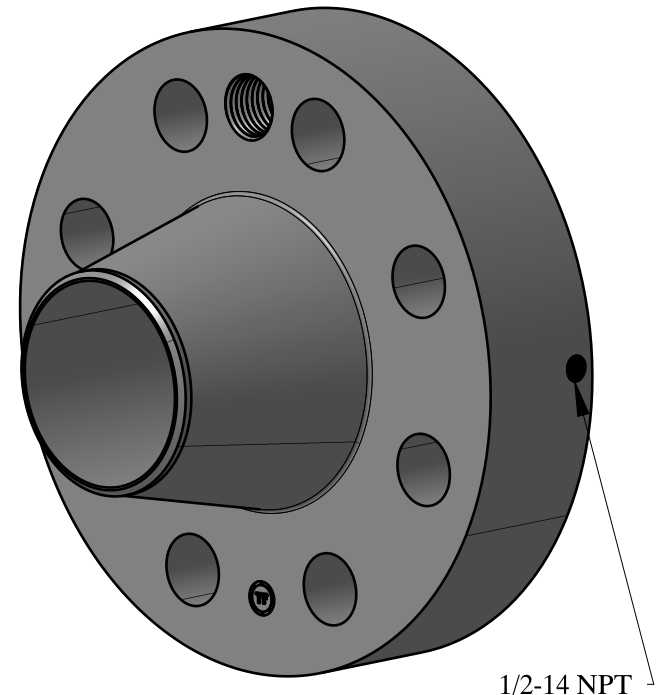

2-4.5 UNC  
FOR JACK BOLT

1/2-14 NPT

SIZE:	6" NOM. X SHC: 40
TYPE:	2500-RF-WELD-NECK-ORIF-FLANGE
 <b>Texas Flange</b>	
<small>PO Box 2889 Pearland, TX 77588 PH: 800-826-3801 FAX: 281-484-8730 www.texasflange.com</small>	