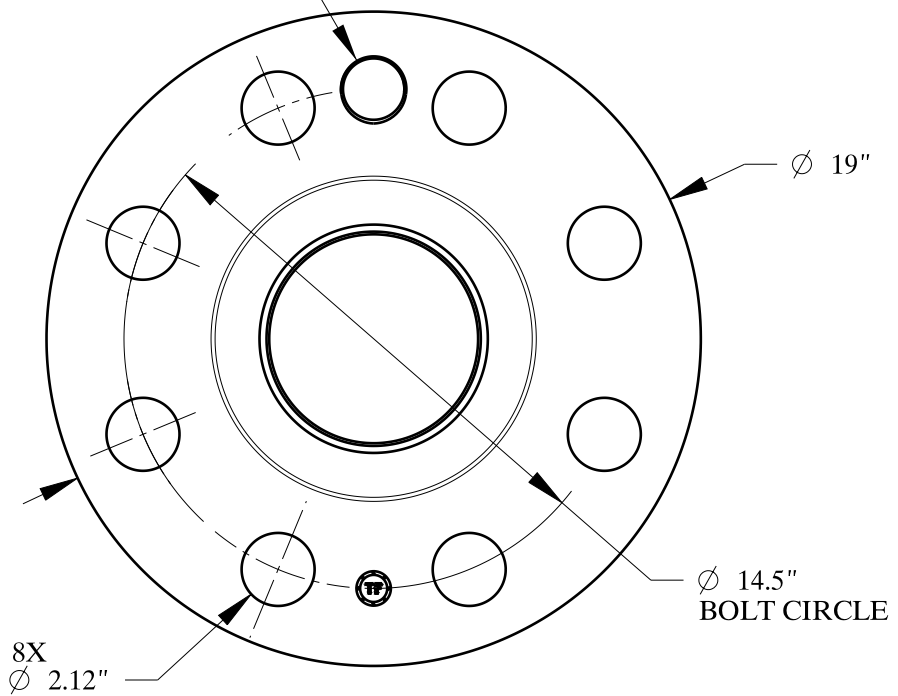

2-4.5 UNC  
FOR JACK BOLT

1/2-14 NPT

SIZE:	6" NOM. X SHC: 40
TYPE:	2500-RF-WELD-NECK-ORIF-FLANGE
 <b>Texas Flange</b>	
<small>PO Box 2889 Pearland, TX 77588 PH: 800-826-3801 FAX: 281-484-8730 www.texasflange.com</small>	