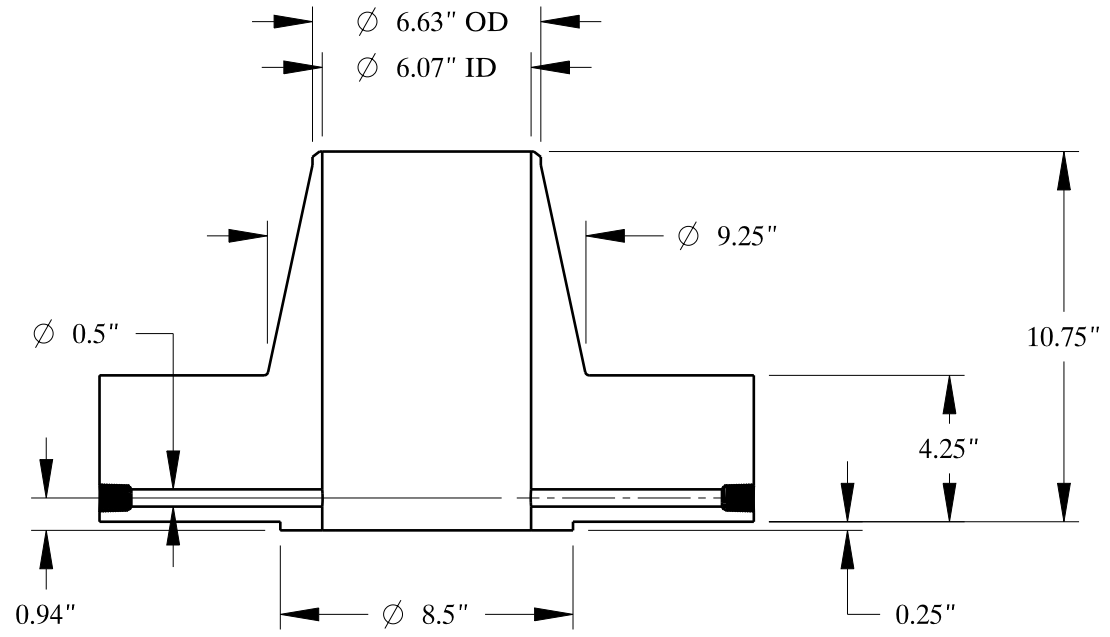

2-4.5 UNC  
FOR JACK BOLT

1/2-14 NPT

SIZE:	6" NOM. X SHC: 40
TYPE:	2500-RF-WELD-NECK-ORIF-FLANGE
 <b>Texas Flange</b>	
<small>PO Box 2889 Pearland, TX 77588 PH: 800-826-3801 FAX: 281-484-8730 www.texasflange.com</small>	