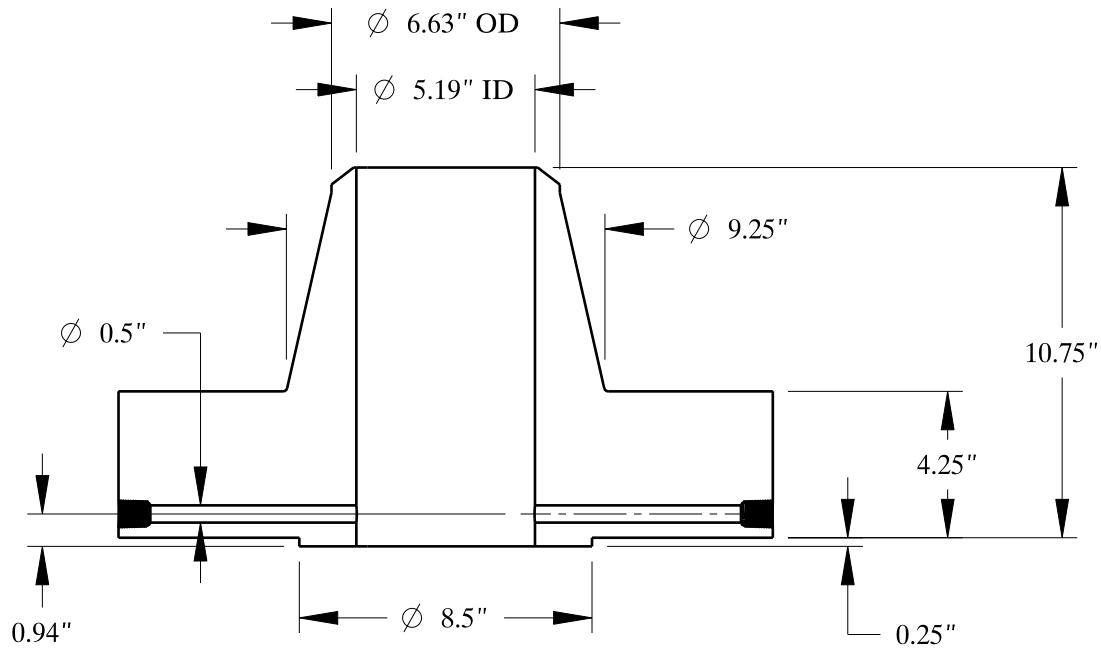

2-4.5 UNC  
FOR JACK BOLT

1/2-14 NPT

SIZE: 6" NOM. X SHC: 160  
TYPE: 2500-RF-WELD-NECK-ORIF-FLANGE

**Texas  
Flange**

PO Box 2889  
Pearland, TX 77588  
PH: 800-826-3801  
FAX: 281-484-8730  
www.texasflange.com