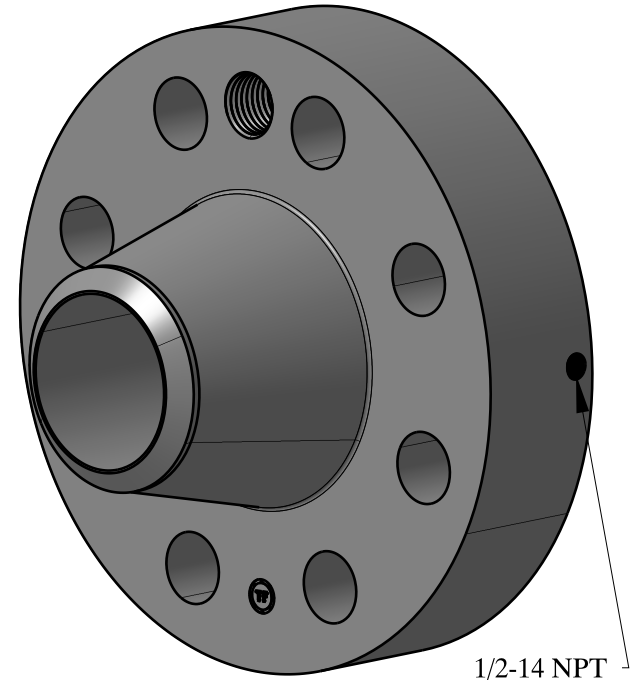

2-4.5 UNC  
FOR JACK BOLT

1/2-14 NPT

SIZE: 6" NOM. X SHC: 160  
TYPE: 2500-RF-WELD-NECK-ORIF-FLANGE

**Texas  
Flange**

PO Box 2889  
Pearland, TX 77588  
PH: 800-826-3801  
FAX: 281-484-8730  
www.texasflange.com