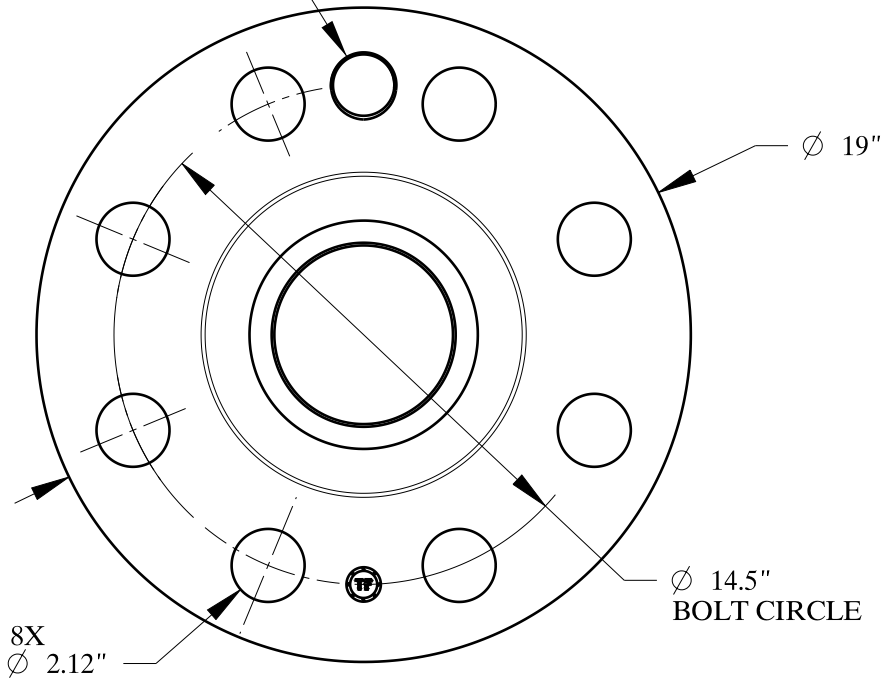

2-4.5 UNC  
FOR JACK BOLT

1/2-14 NPT

SIZE: 6" NOM. X SHC: 160  
TYPE: 2500-RF-WELD-NECK-ORIF-FLANGE

**Texas  
Flange**

PO Box 2889  
Pearland, TX 77588  
PH: 800-826-3801  
FAX: 281-484-8730  
www.texasflange.com