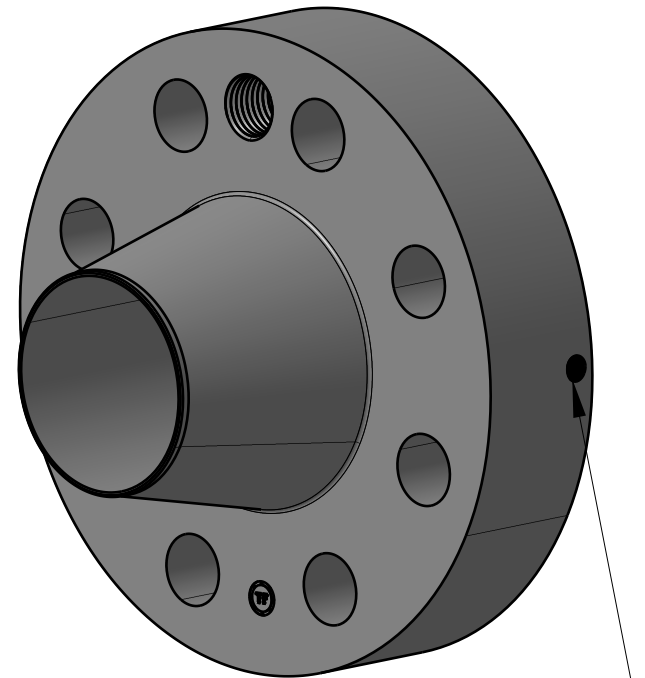

2-4.5 UNC
FOR JACK BOLT

1/2-14 NPT

SIZE:	6" NOM. X SHC: 10
TYPE:	2500-RF-WELD-NECK-ORIF-FLANGE
	Texas Flange
PO Box 2889 Pearland, TX 77588 PH: 800-826-3801 FAX: 281-484-8730 www.texasflange.com	