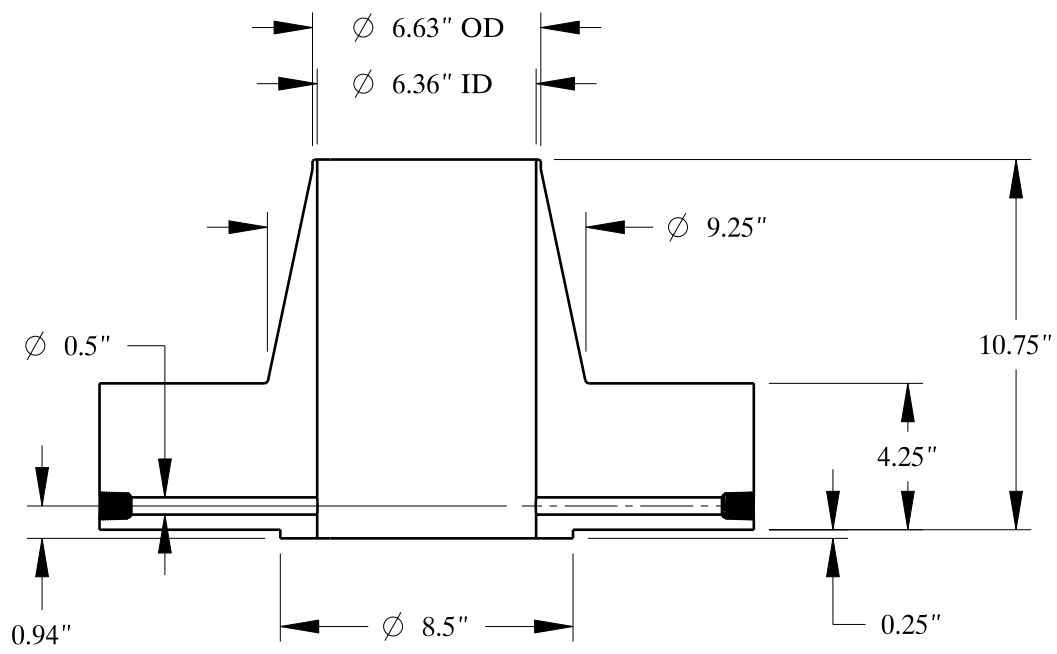

2-4.5 UNC
FOR JACK BOLT

1/2-14 NPT

SIZE:	6" NOM. X SHC: 10
TYPE:	2500-RF-WELD-NECK-ORIF-FLANGE
	Texas Flange
PO Box 2889 Pearland, TX 77588 PH: 800-826-3801 FAX: 281-484-8730 www.texasflange.com	