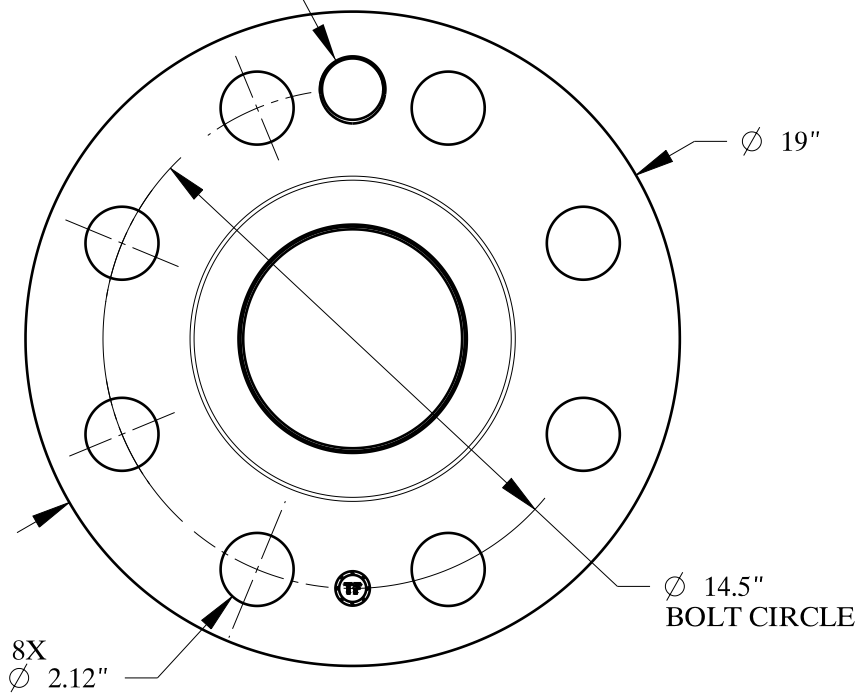

2-4.5 UNC
FOR JACK BOLT

1/2-14 NPT

SIZE:	6" NOM. X SHC: 10
TYPE:	2500-RF-WELD-NECK-ORIF-FLANGE
	Texas Flange
PO Box 2889 Pearland, TX 77588 PH: 800-826-3801 FAX: 281-484-8730 www.texasflange.com	