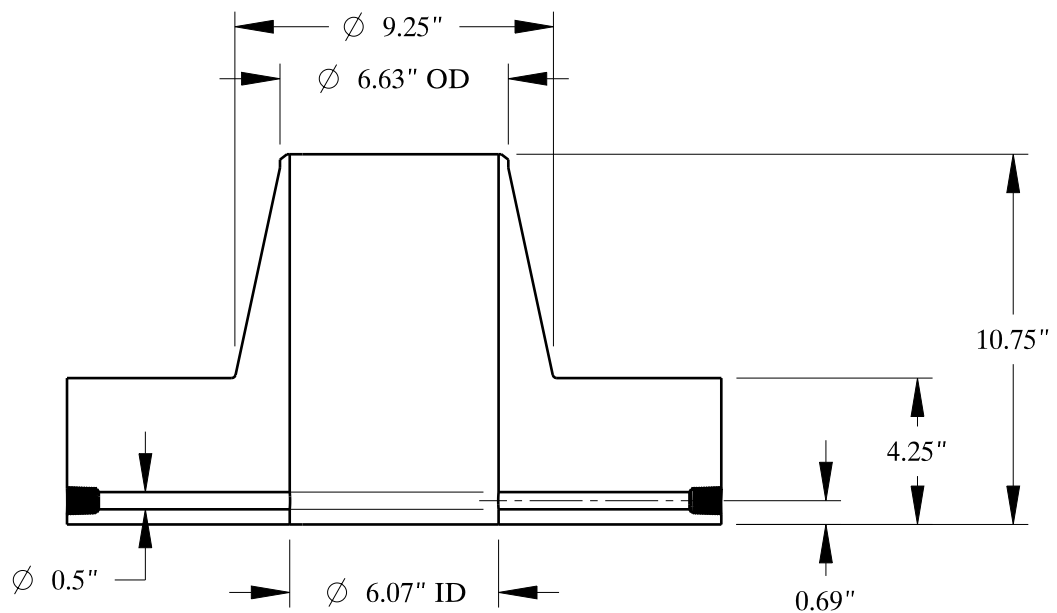

2-4.5 UNC  
FOR JACK BOLT

1/2-14 NPT

SIZE:	6" NOM. X SHC: STD
TYPE:	2500-FF-WELD-NECK-ORIF-FLANGE
 <b>Texas Flange</b>	
<small>PO Box 2889 Pearland, TX 77588 PH: 800-826-3801 FAX: 281-484-8730 www.texasflange.com</small>	