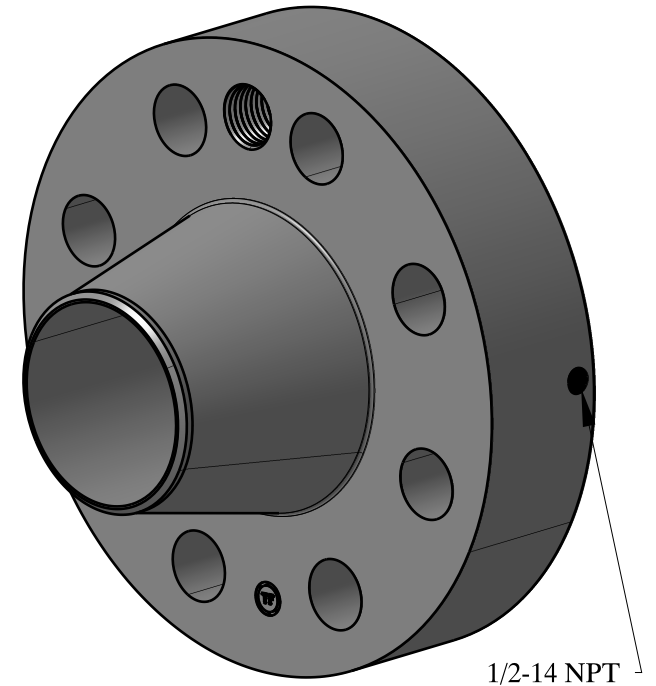

2-4.5 UNC  
FOR JACK BOLT

1/2-14 NPT

SIZE:	6" NOM. X SHC: STD
TYPE:	2500-FF-WELD-NECK-ORIF-FLANGE
 <b>Texas Flange</b>	
<small>PO Box 2889 Pearland, TX 77588 PH: 800-826-3801 FAX: 281-484-8730 www.texasflange.com</small>	