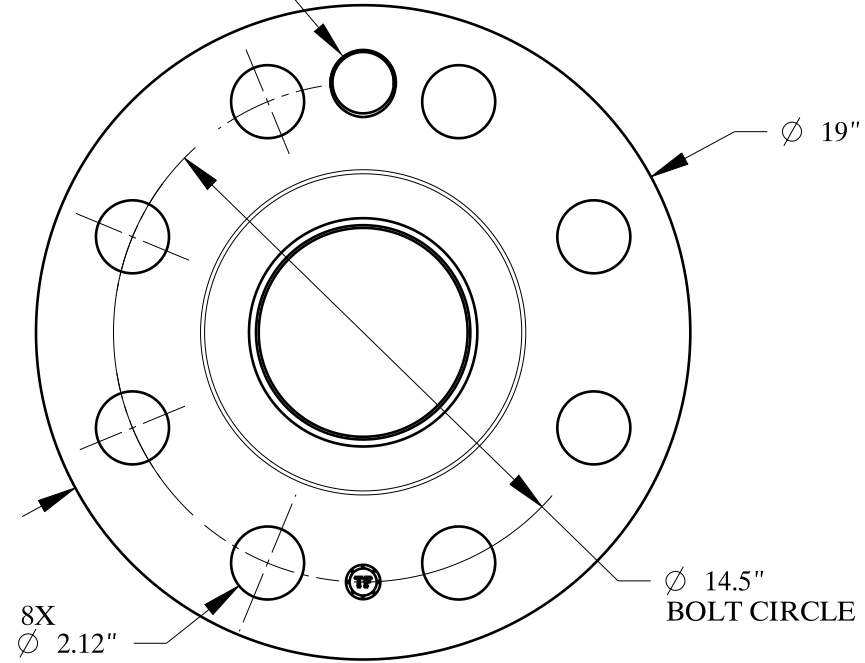

2-4.5 UNC  
FOR JACK BOLT

1/2-14 NPT

SIZE:	6" NOM. X SHC: STD
TYPE:	2500-FF-WELD-NECK-ORIF-FLANGE
 <b>Texas Flange</b>	
<small>PO Box 2889 Pearland, TX 77588 PH: 800-826-3801 FAX: 281-484-8730 www.texasflange.com</small>	