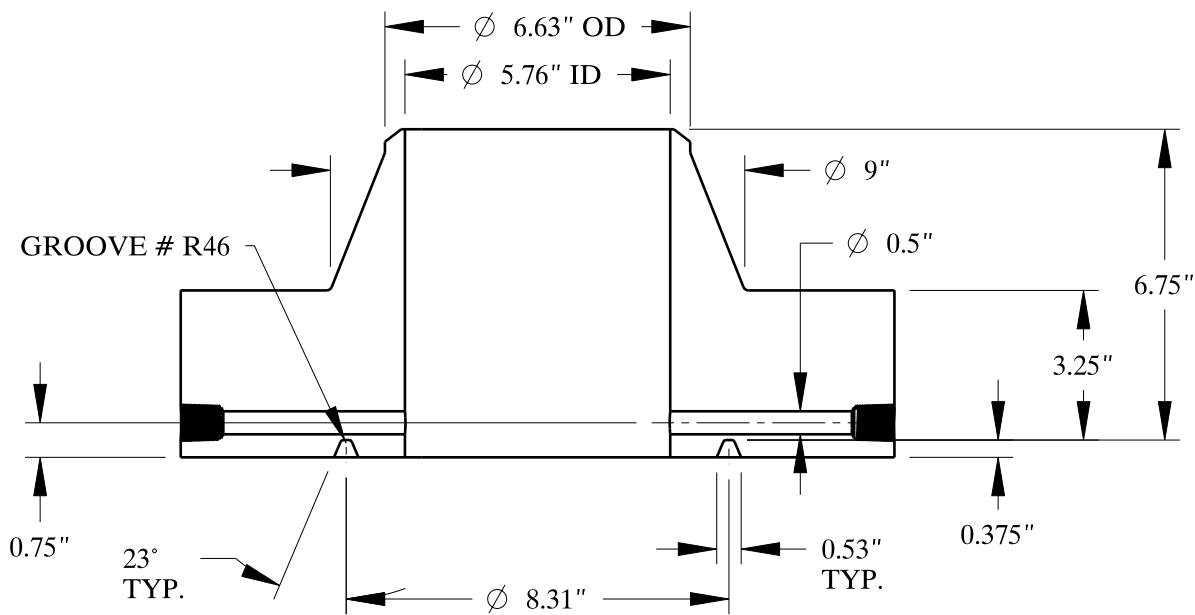

1 3/8-6 UNC  
FOR JACK BOLT

1/2-14 NPT

SIZE: 6" NOM. X SCH: XH  
TYPE: 1500-RTJ-WELD-NECK-ORIF-FLANGE

 **Texas Flange**  
PO Box 2889  
Pearland, TX 77588  
PH: 800-826-3801  
FAX: 281-484-8730  
www.texasflange.com