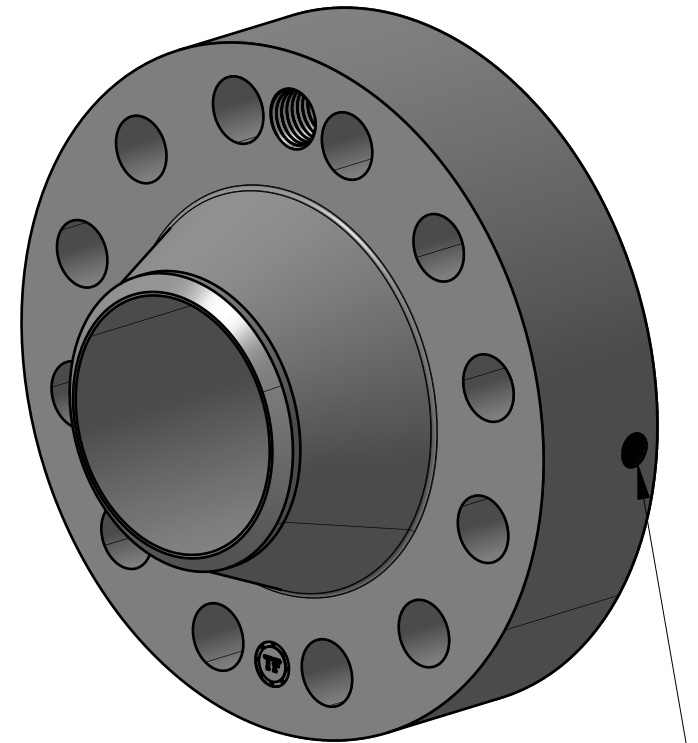

1 3/8-6 UNC  
FOR JACK BOLT

1/2-14 NPT

SIZE: 6" NOM. X SCH: XH  
TYPE: 1500-RTJ-WELD-NECK-ORIF-FLANGE

 **Texas Flange**  
PO Box 2889  
Pearland, TX 77588  
PH: 800-826-3801  
FAX: 281-484-8730  
www.texasflange.com