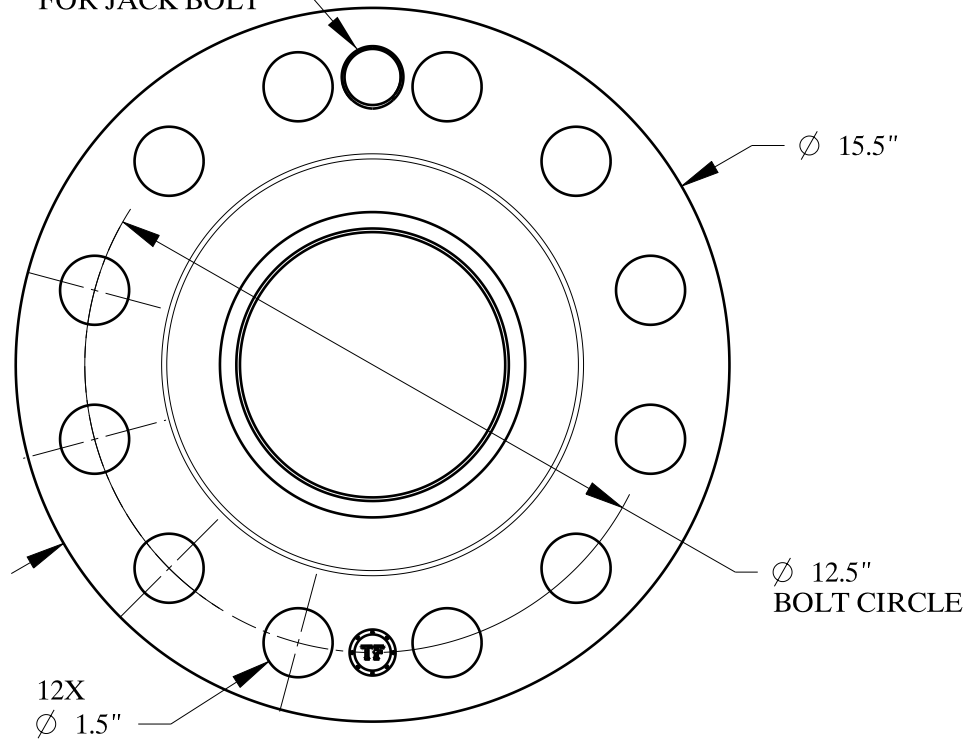

1 3/8-6 UNC  
FOR JACK BOLT

1/2-14 NPT

SIZE: 6" NOM. X SCH: XH  
TYPE: 1500-RTJ-WELD-NECK-ORIF-FLANGE

 **Texas Flange**  
PO Box 2889  
Pearland, TX 77588  
PH: 800-826-3801  
FAX: 281-484-8730  
www.texasflange.com