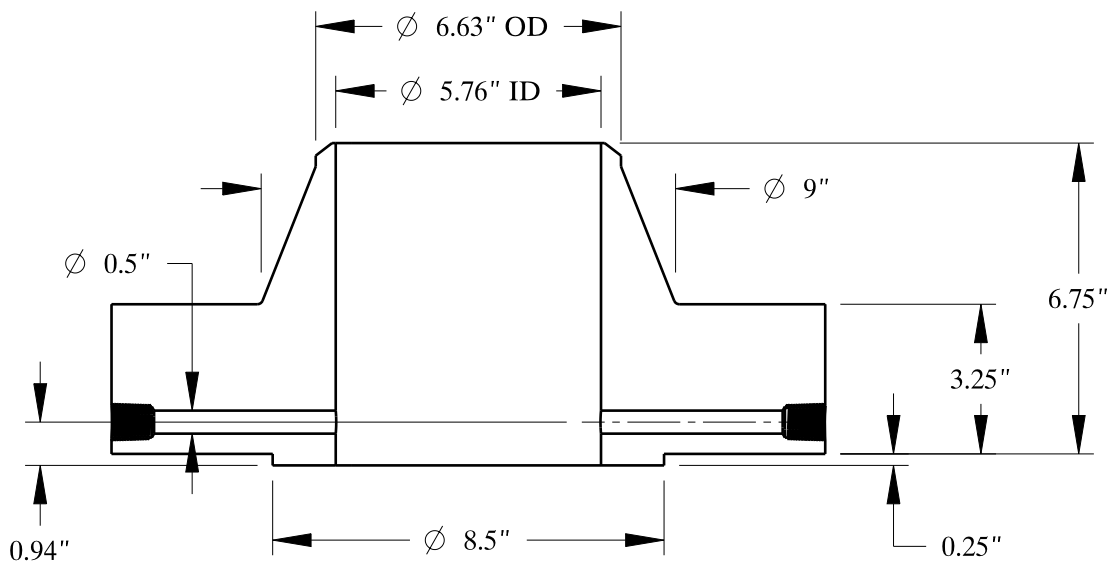

1 3/8-6 UNC  
FOR JACK BOLT

1/2-14 NPT

SIZE:	6" NOM. X SHC: XH
TYPE:	1500-RF-WELD-NECK-ORIF-FLANGE
 <b>Texas Flange</b>	
PO Box 2889 Pearland, TX 77588 PH: 800-826-3801 FAX: 281-484-8730 www.texasflange.com	