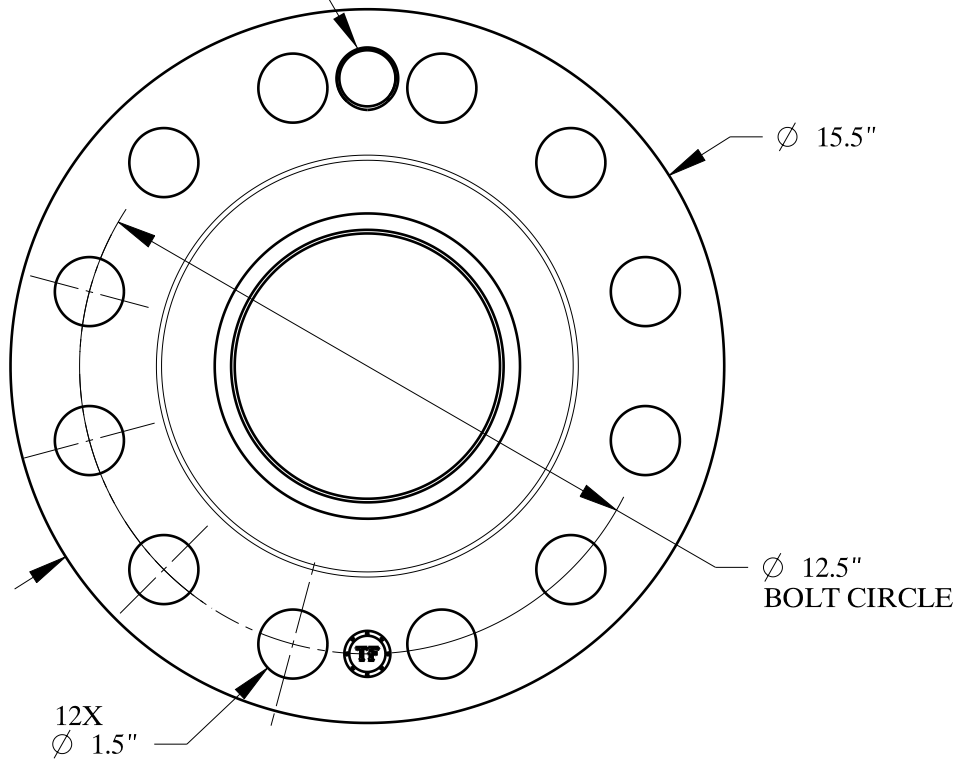

1 3/8-6 UNC  
FOR JACK BOLT

1/2-14 NPT

SIZE:	6" NOM. X SHC: XH
TYPE:	1500-RF-WELD-NECK-ORIF-FLANGE
 <b>Texas Flange</b>	
PO Box 2889 Pearland, TX 77588 PH: 800-826-3801 FAX: 281-484-8730 www.texasflange.com	