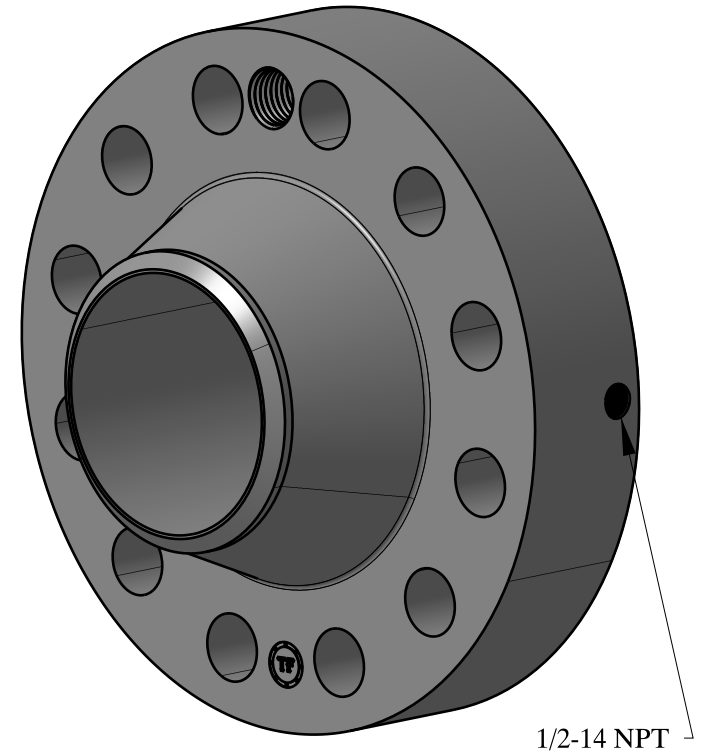

1 3/8-6 UNC  
FOR JACK BOLT

1/2-14 NPT

SIZE:	6" NOM. X SHC: XH
TYPE:	1500-RF-WELD-NECK-ORIF-FLANGE
 <b>Texas Flange</b>	
PO Box 2889 Pearland, TX 77588 PH: 800-826-3801 FAX: 281-484-8730 www.texasflange.com	