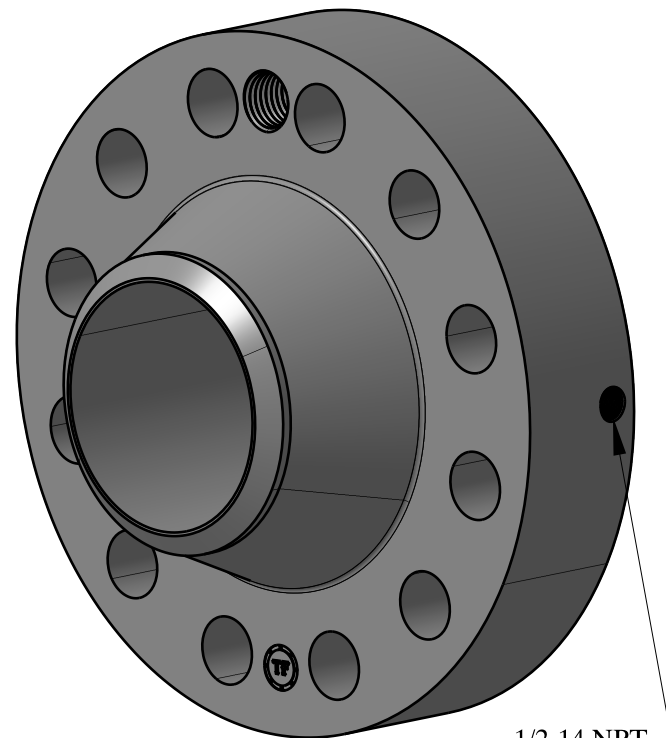

1 3/8-6 UNC
FOR JACK BOLT

1/2-14 NPT

SIZE: 6" NOM. X SHC: 120
TYPE: 1500-RF-WELD-NECK-ORIF-FLANGE

 **Texas
Flange**
PO Box 2889
Pearland, TX 77588
PH: 800-826-3801
FAX: 281-484-8730
www.texasflange.com