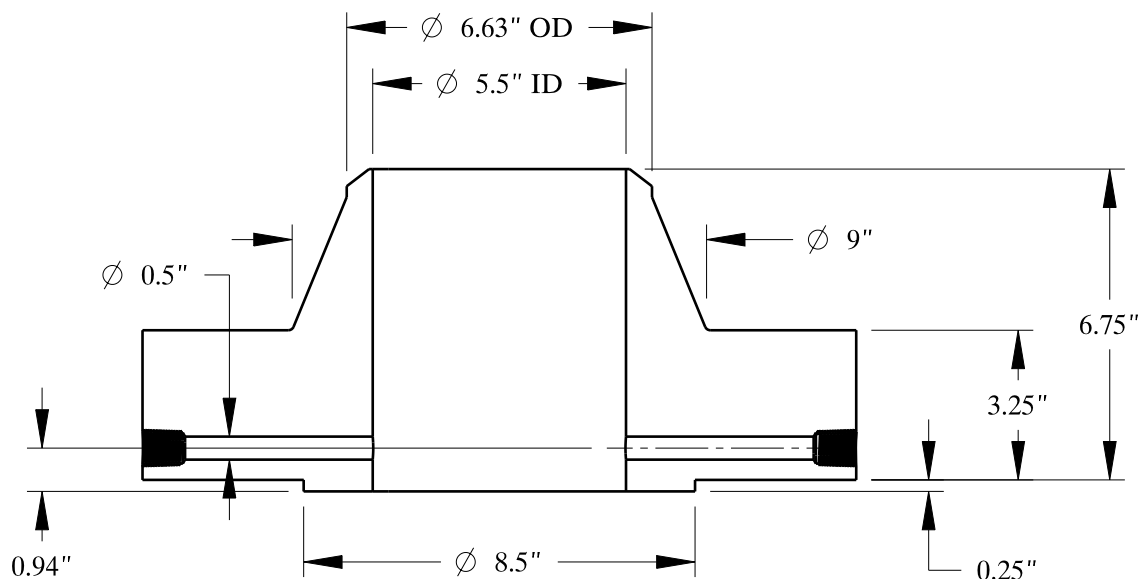

1 3/8-6 UNC
FOR JACK BOLT

1/2-14 NPT

SIZE: 6" NOM. X SHC: 120
TYPE: 1500-RF-WELD-NECK-ORIF-FLANGE

 **Texas
Flange**
PO Box 2889
Pearland, TX 77588
PH: 800-826-3801
FAX: 281-484-8730
www.texasflange.com