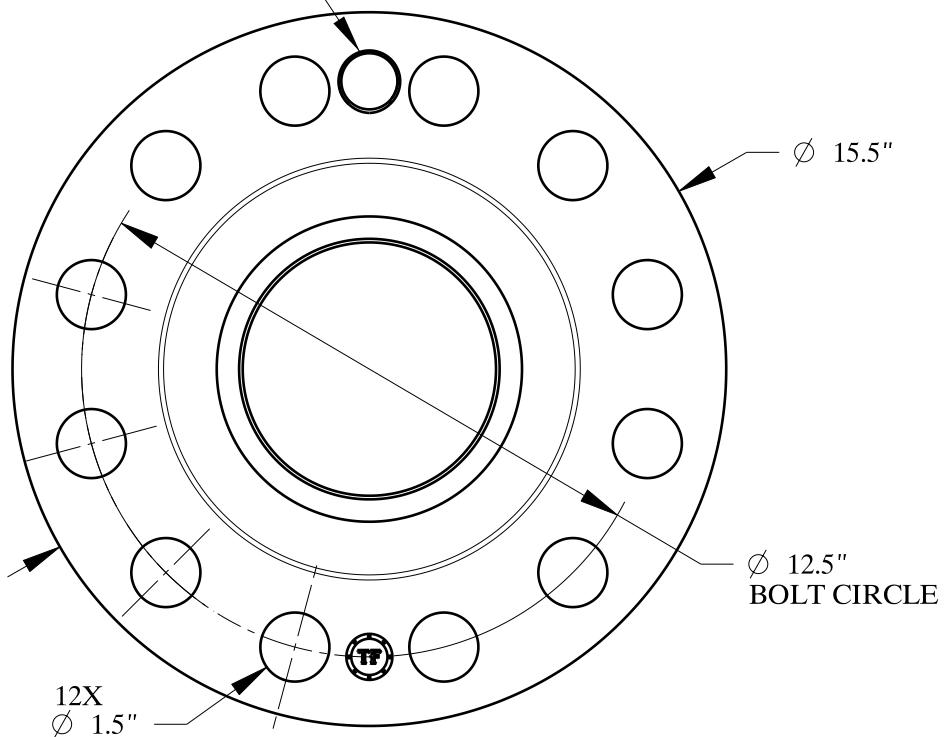

1 3/8-6 UNC
FOR JACK BOLT

1/2-14 NPT

SIZE: 6" NOM. X SHC: 120
TYPE: 1500-RF-WELD-NECK-ORIF-FLANGE

 **Texas
Flange**
PO Box 2889
Pearland, TX 77588
PH: 800-826-3801
FAX: 281-484-8730
www.texasflange.com