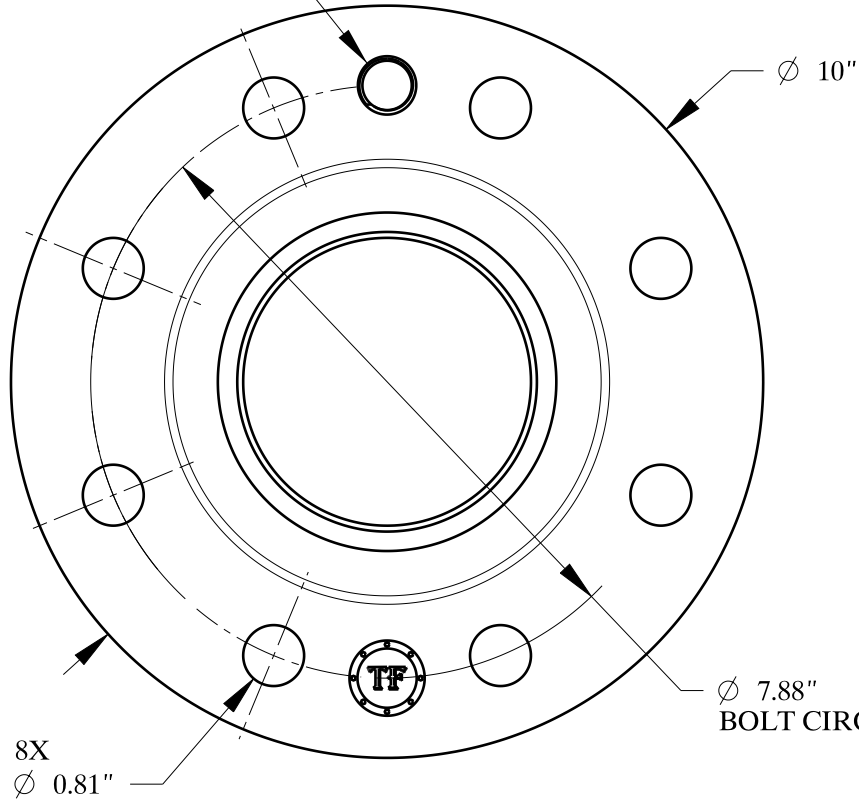

3/4-10 UNC
FOR JACK BOLT

1/2-14 NPT

SIZE: 4" NOM. X SCH: XH
TYPE: 300-RTJ-WELD-NECK-ORIF-FLANGE

**Texas
Flange**

PO Box 2889
Pearland, TX 77588
PH: 800-826-3801
FAX: 281-484-8730
www.texasflange.com