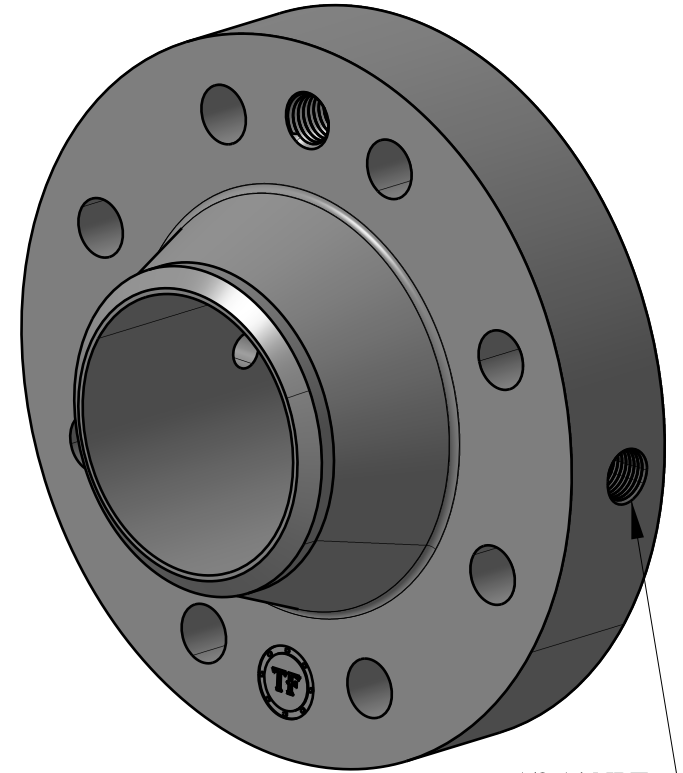

3/4-10 UNC
FOR JACK BOLT

1/2-14 NPT

SIZE: 4" NOM. X SCH: XH
TYPE: 300-RTJ-WELD-NECK-ORIF-FLANGE

**Texas
Flange**

PO Box 2889
Pearland, TX 77588
PH: 800-826-3801
FAX: 281-484-8730
www.texasflange.com