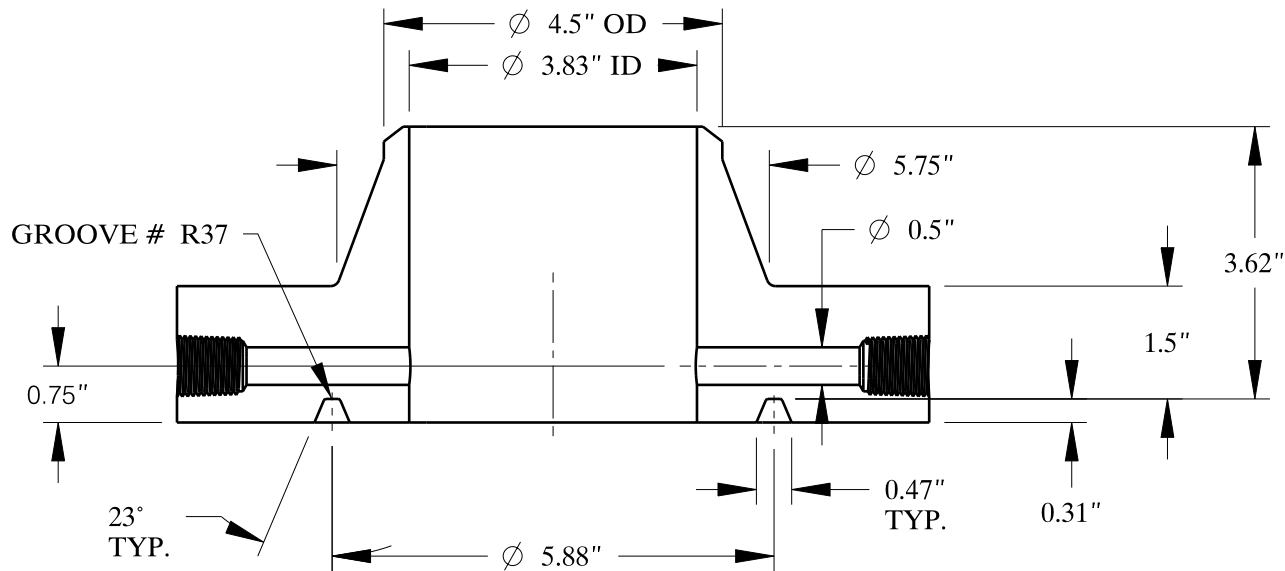

3/4-10 UNC
FOR JACK BOLT

1/2-14 NPT

SIZE: 4" NOM. X SCH: XH
TYPE: 300-RTJ-WELD-NECK-ORIF-FLANGE

**Texas
Flange**

PO Box 2889
Pearland, TX 77588
PH: 800-826-3801
FAX: 281-484-8730
www.texasflange.com