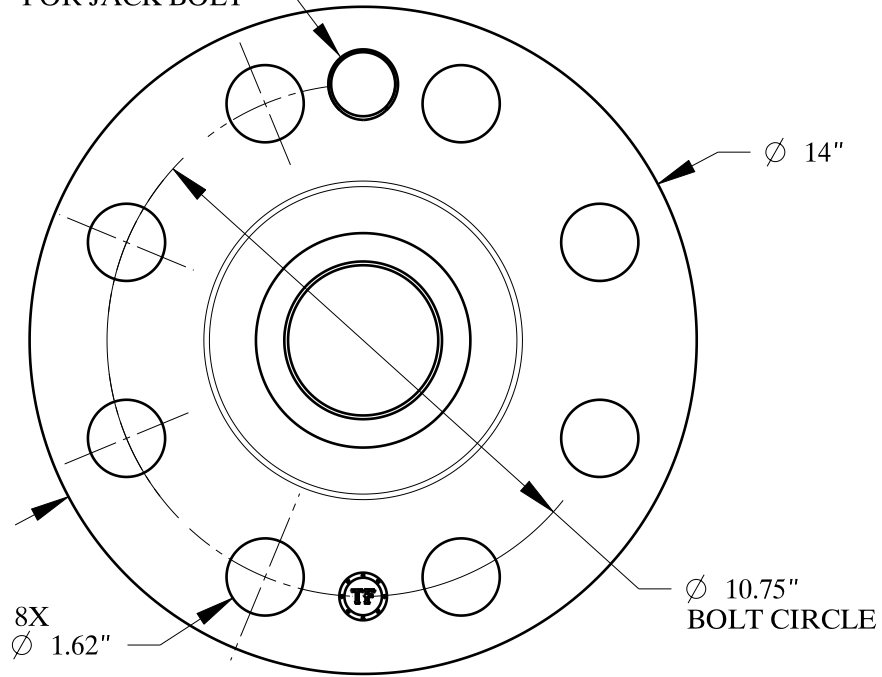

1 1/2-6 UNC
FOR JACK BOLT

1/2-14 NPT

SIZE: 4" NOM. X SHC: XXH
TYPE: 2500-FF-WELD-NECK-ORIF-FLANGE

**Texas
Flange**

PO Box 2889
Pearland, TX 77588
PH: 800-826-3801
FAX: 281-484-8730
www.texasflange.com