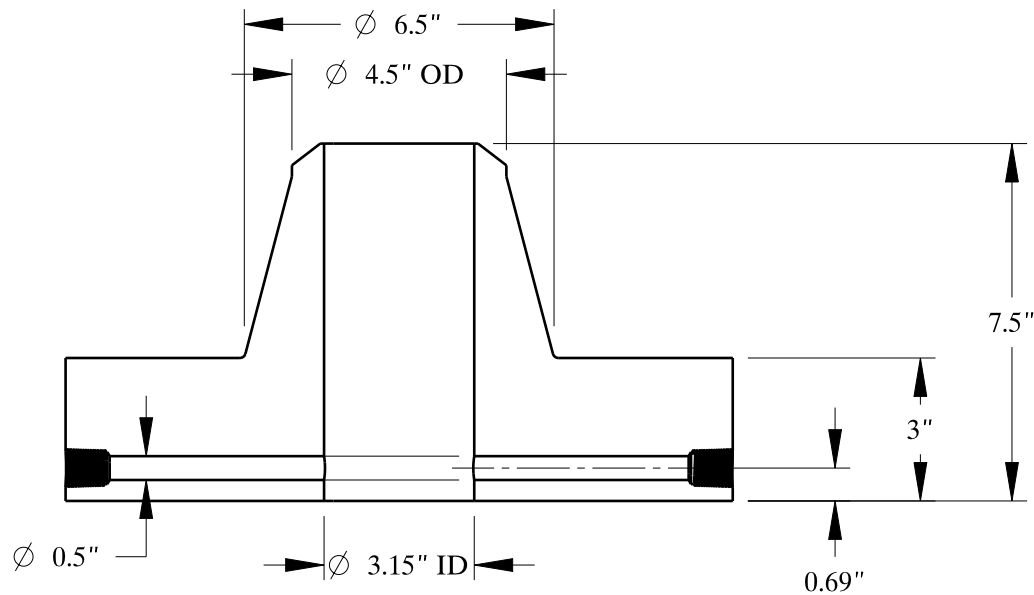

1 1/2-6 UNC
FOR JACK BOLT

1/2-14 NPT

SIZE: 4" NOM. X SHC: XXH
TYPE: 2500-FF-WELD-NECK-ORIF-FLANGE

**Texas
Flange**

PO Box 2889
Pearland, TX 77588
PH: 800-826-3801
FAX: 281-484-8730
www.texasflange.com