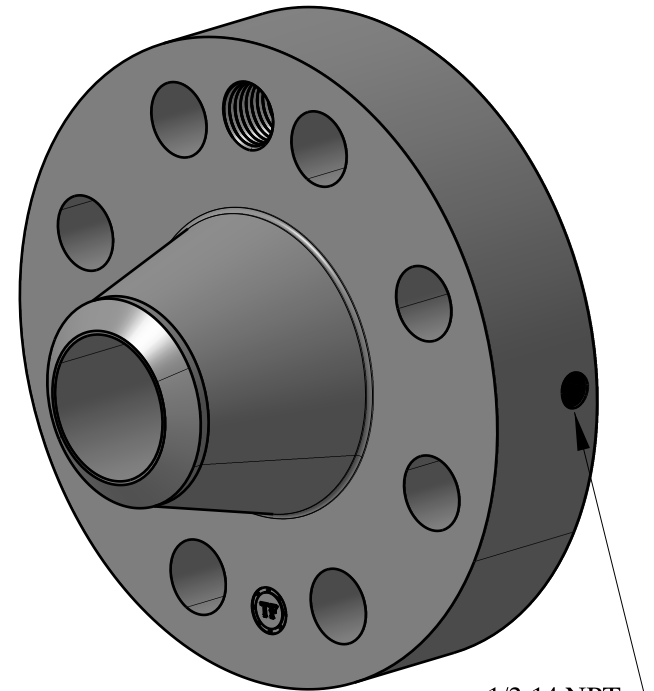

1 1/2-6 UNC
FOR JACK BOLT

1/2-14 NPT

SIZE: 4" NOM. X SHC: XXH
TYPE: 2500-FF-WELD-NECK-ORIF-FLANGE

**Texas
Flange**

PO Box 2889
Pearland, TX 77588
PH: 800-826-3801
FAX: 281-484-8730
www.texasflange.com