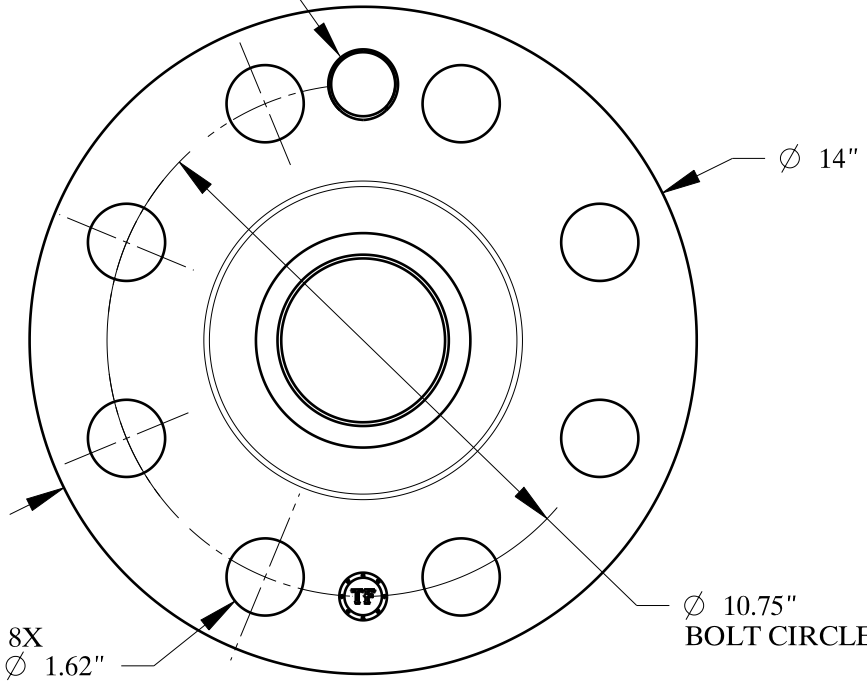

1 1/2-6 UNC
FOR JACK BOLT

1/2-14 NPT

SIZE:	4" NOM. X SHC: 160
TYPE:	2500-FF-WELD-NECK-ORIF-FLANGE
 Texas Flange	
<small>PO Box 2889 Pearland, TX 77588 PH: 800-826-3801 FAX: 281-484-8730 www.texasflange.com</small>	