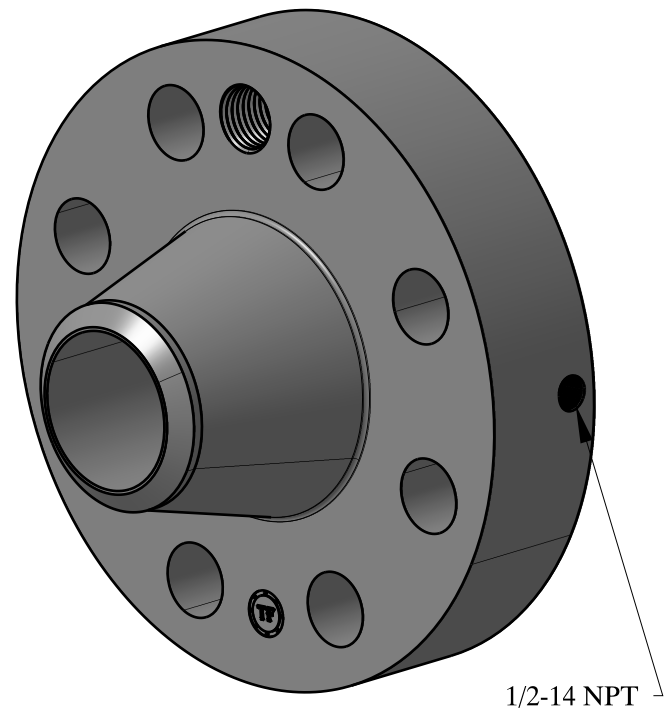

1 1/2-6 UNC
FOR JACK BOLT

1/2-14 NPT

SIZE:	4" NOM. X SHC: 160
TYPE:	2500-FF-WELD-NECK-ORIF-FLANGE
 Texas Flange	
<small>PO Box 2889 Pearland, TX 77588 PH: 800-826-3801 FAX: 281-484-8730 www.texasflange.com</small>	