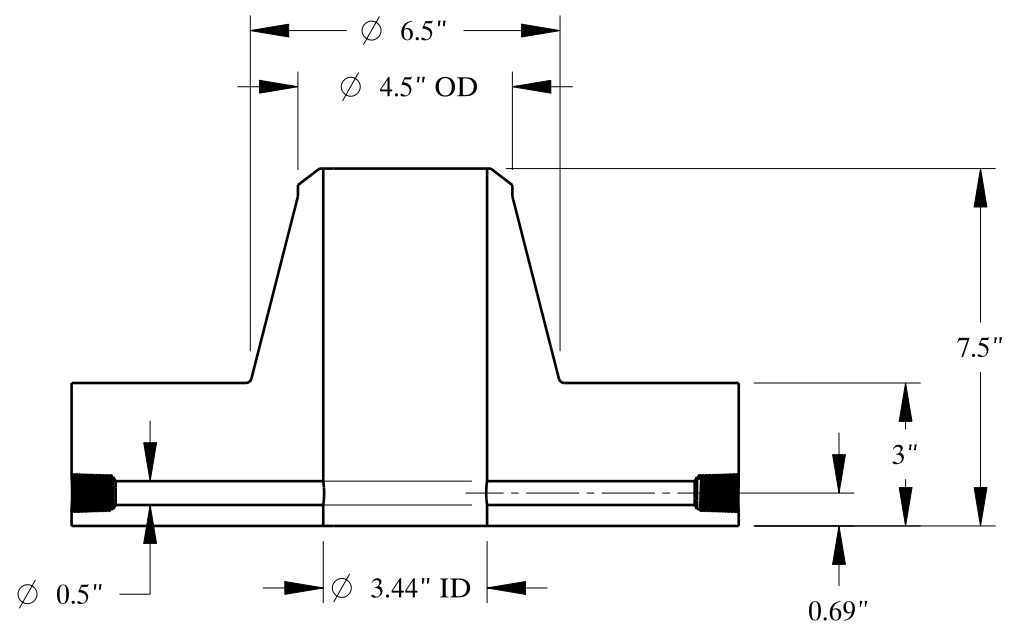

1 1/2-6 UNC
FOR JACK BOLT

1/2-14 NPT

SIZE:	4" NOM. X SHC: 160
TYPE:	2500-FF-WELD-NECK-ORIF-FLANGE
 Texas Flange	
<small>PO Box 2889 Pearland, TX 77588 PH: 800-826-3801 FAX: 281-484-8730 www.texasflange.com</small>	