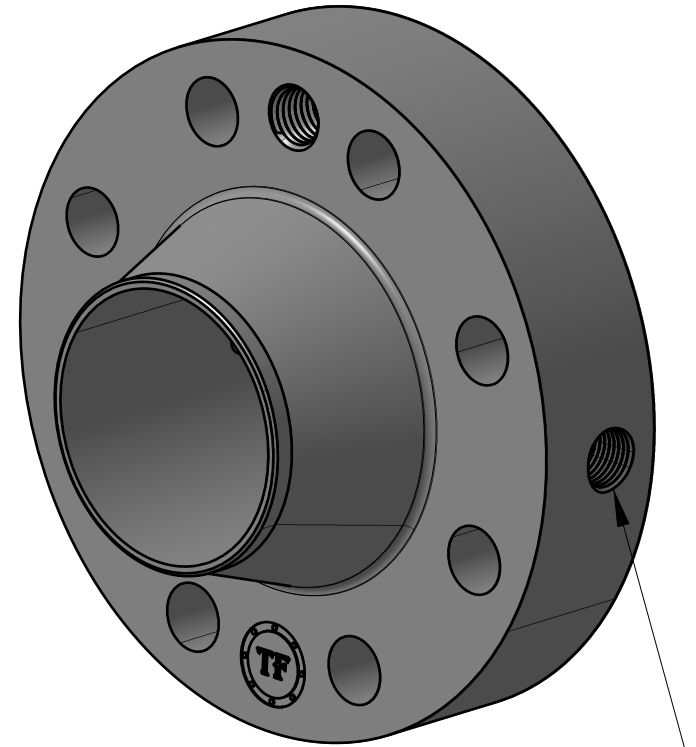

3/4-10 UNC
FOR JACK BOLT

1/2-14 NPT

SIZE: 3" NOM. X SCH: 10
TYPE: 300-RTJ-WELD-NECK-ORIF-FLANGE

PO Box 2889
Pearland, TX 77588
PH: 800-826-3801
FAX: 281-484-8730
www.texasflange.com