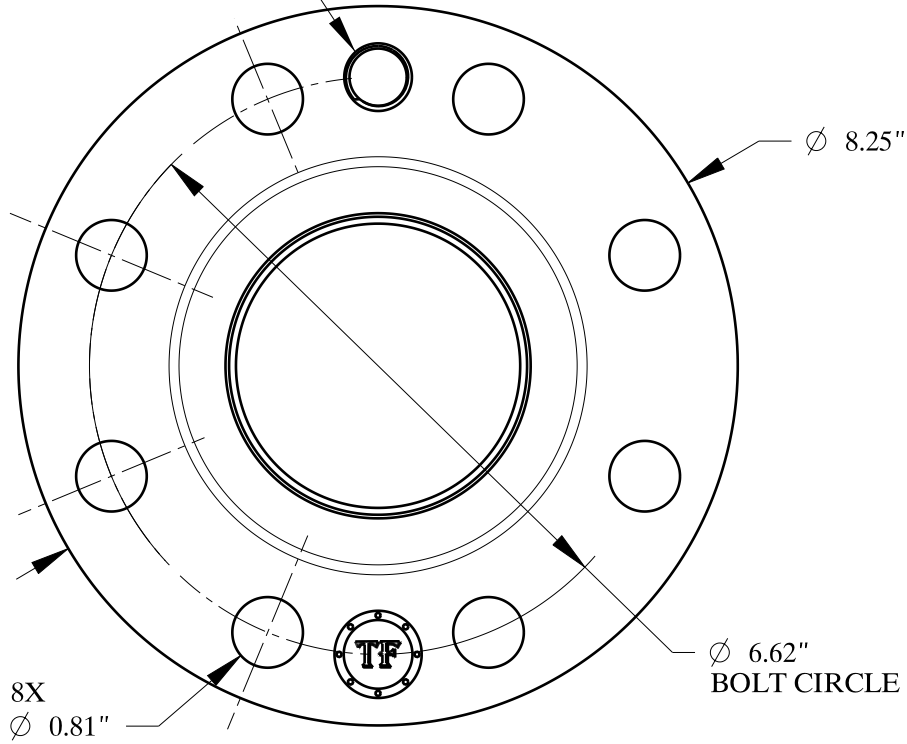

3/4-10 UNC
FOR JACK BOLT

1/2-14 NPT

SIZE: 3" NOM. X SCH: 10
TYPE: 300-RTJ-WELD-NECK-ORIF-FLANGE

PO Box 2889
Pearland, TX 77588
PH: 800-826-3801
FAX: 281-484-8730
www.texasflange.com