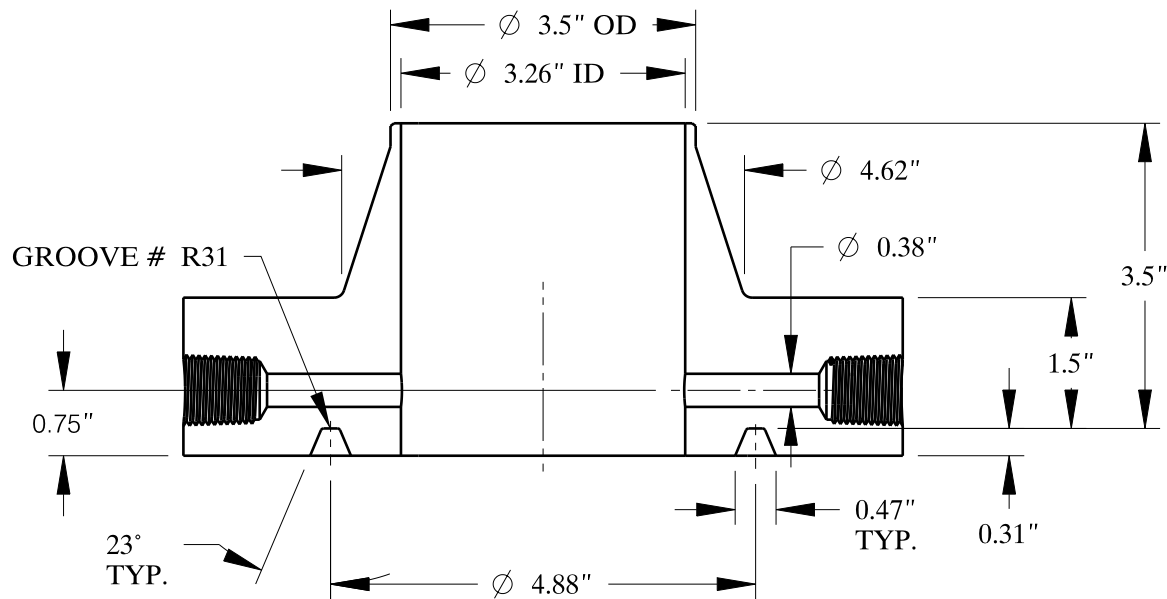

3/4-10 UNC
FOR JACK BOLT

1/2-14 NPT

SIZE: 3" NOM. X SCH: 10
TYPE: 300-RTJ-WELD-NECK-ORIF-FLANGE

PO Box 2889
Pearland, TX 77588
PH: 800-826-3801
FAX: 281-484-8730
www.texasflange.com