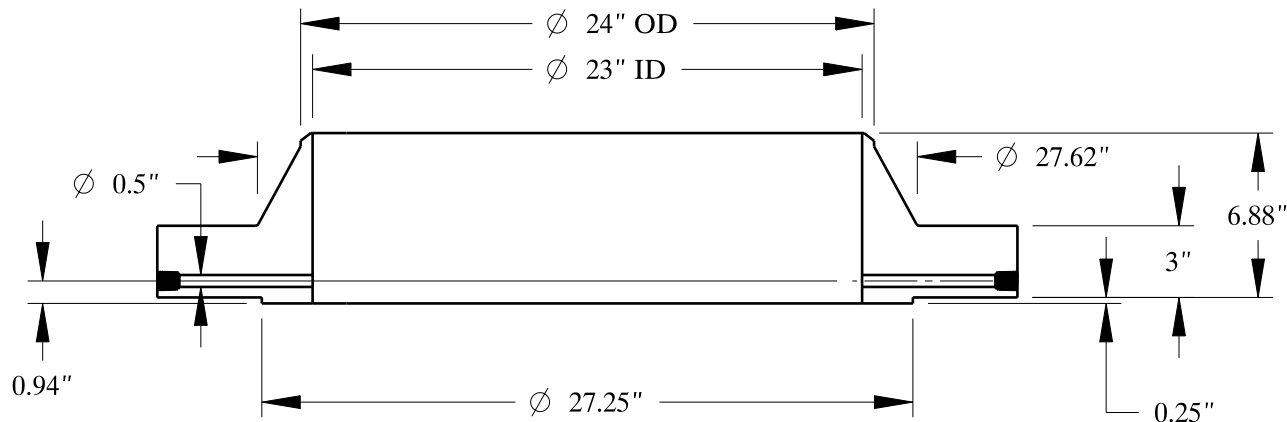

1 3/4-5 UNC
FOR JACK BOLT

1/2-14 NPT

SIZE: 24" NOM. X SHC: XH
TYPE: 400-RF-WELD-NECK-ORIF-FLANGE

**Texas
Flange**

PO Box 2889
Pearland, TX 77588
PH: 800-826-3801
FAX: 281-484-8730
www.texasflange.com