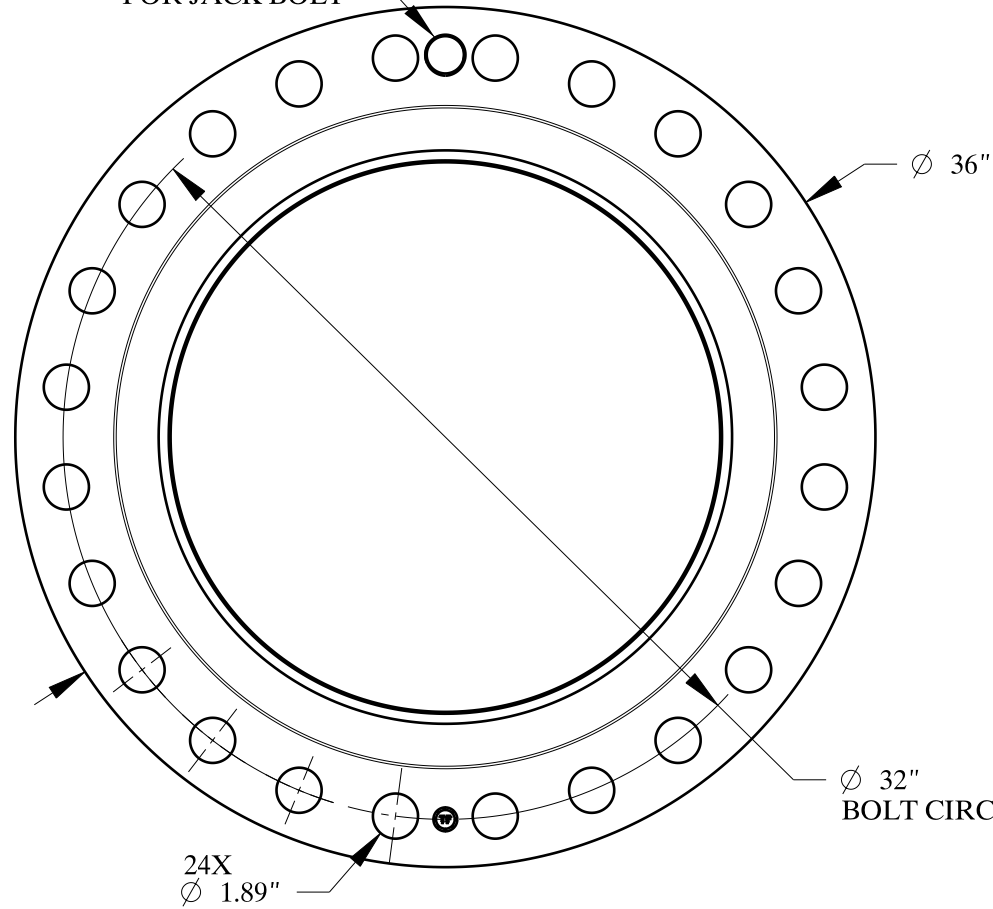

1 3/4-5 UNC
FOR JACK BOLT

1/2-14 NPT

SIZE: 24" NOM. X SHC: XH
TYPE: 400-RF-WELD-NECK-ORIF-FLANGE

**Texas
Flange**

PO Box 2889
Pearland, TX 77588
PH: 800-826-3801
FAX: 281-484-8730
www.texasflange.com