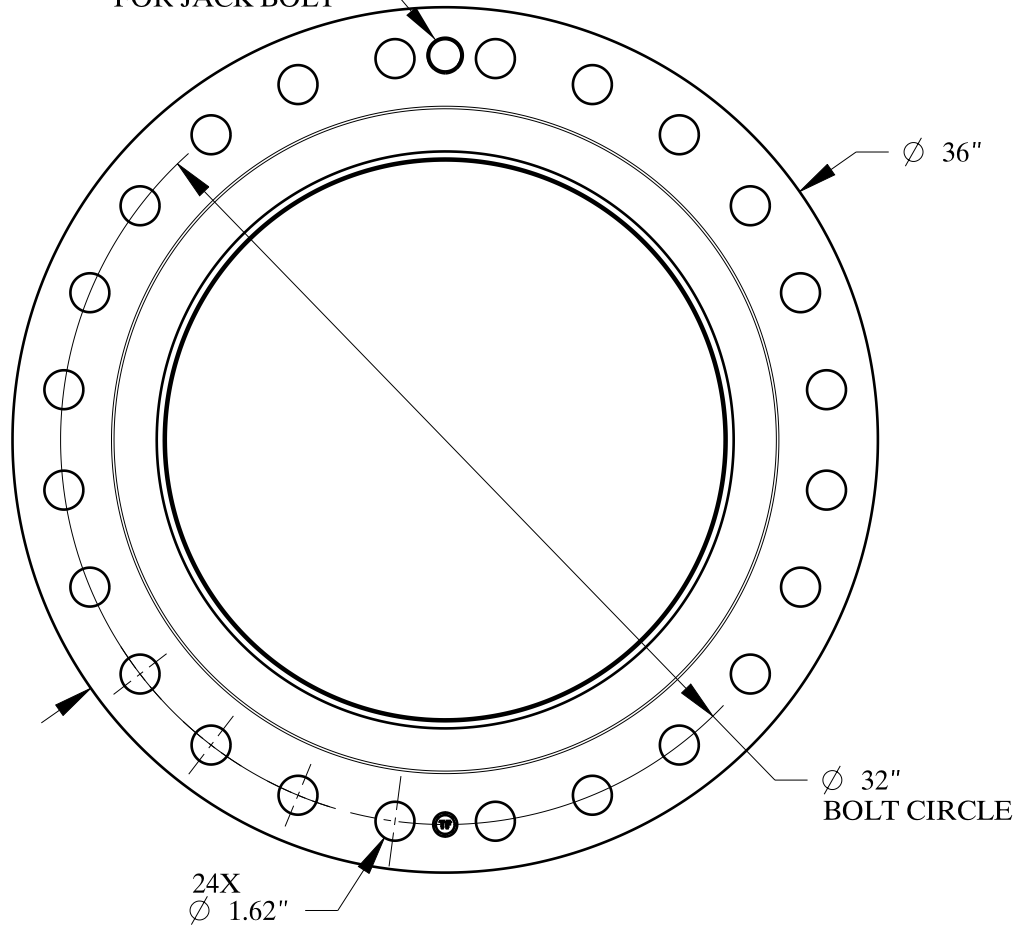

1 1/2-6 UNC  
FOR JACK BOLT

SIZE: 24" NOM. X SHC: STD  
TYPE: 300-RF-WELD-NECK-ORIF-FLANGE

**Texas  
Flange**

PO Box 2889  
Pearland, TX 77588  
PH: 800-826-3801  
FAX: 281-484-8730  
www.texasflange.com