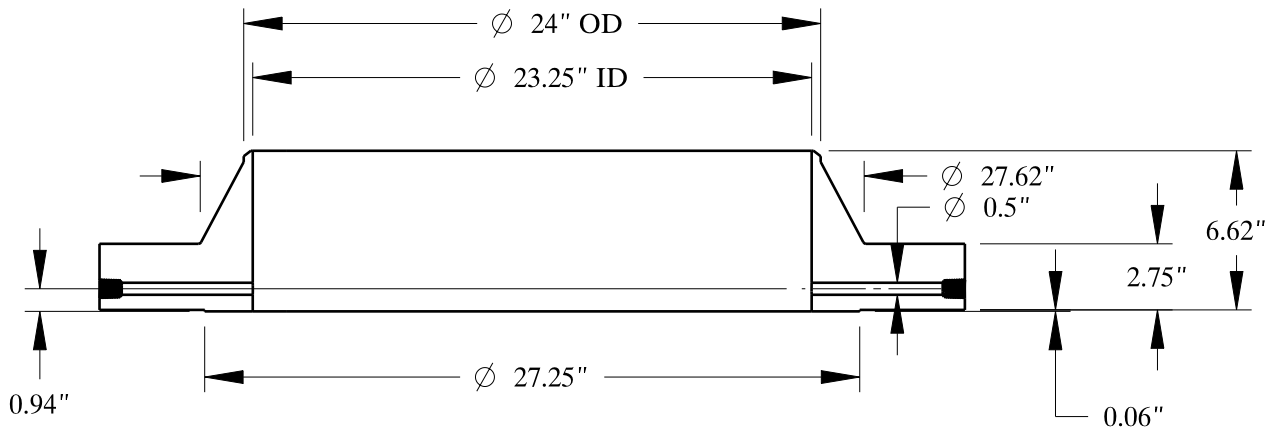

1 1/2-6 UNC  
FOR JACK BOLT

SIZE: 24" NOM. X SHC: STD  
TYPE: 300-RF-WELD-NECK-ORIF-FLANGE

**Texas  
Flange**

PO Box 2889  
Pearland, TX 77588  
PH: 800-826-3801  
FAX: 281-484-8730  
www.texasflange.com