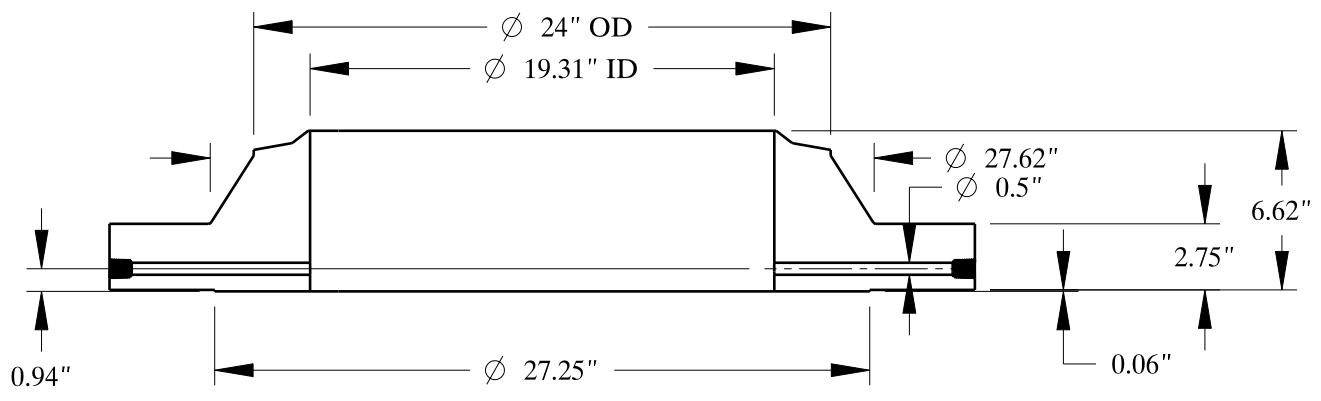

1 1/2-6 UNC
FOR JACK BOLT

1/2-14 NPT

SIZE:	24" NOM. X SHC: 160
TYPE:	300-RF-WELD-NECK-ORIF-FLANGE
	
<small>PO Box 2889 Pearland, TX 77588 PH: 800-826-3801 FAX: 281-484-8730 www.texasflange.com</small>	