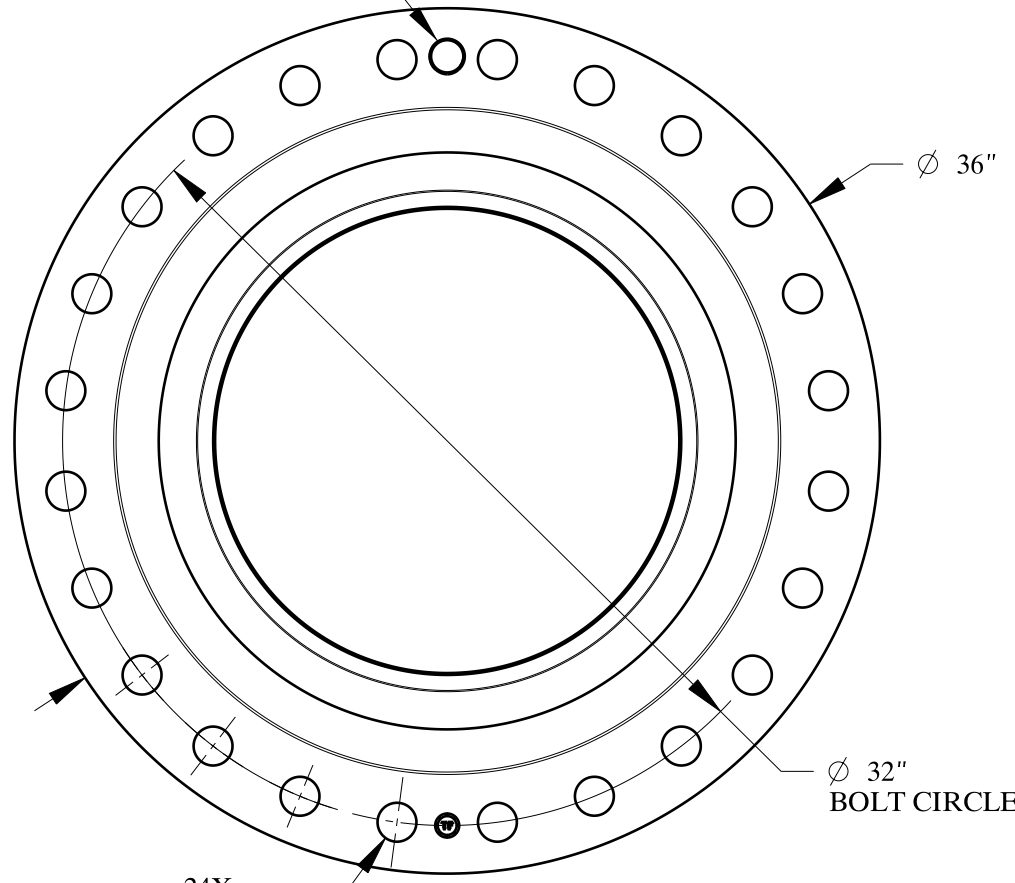

1 1/2-6 UNC
FOR JACK BOLT

1/2-14 NPT

SIZE:	24" NOM. X SHC: 160
TYPE:	300-RF-WELD-NECK-ORIF-FLANGE
	
<small>PO Box 2889 Pearland, TX 77588 PH: 800-826-3801 FAX: 281-484-8730 www.texasflange.com</small>	