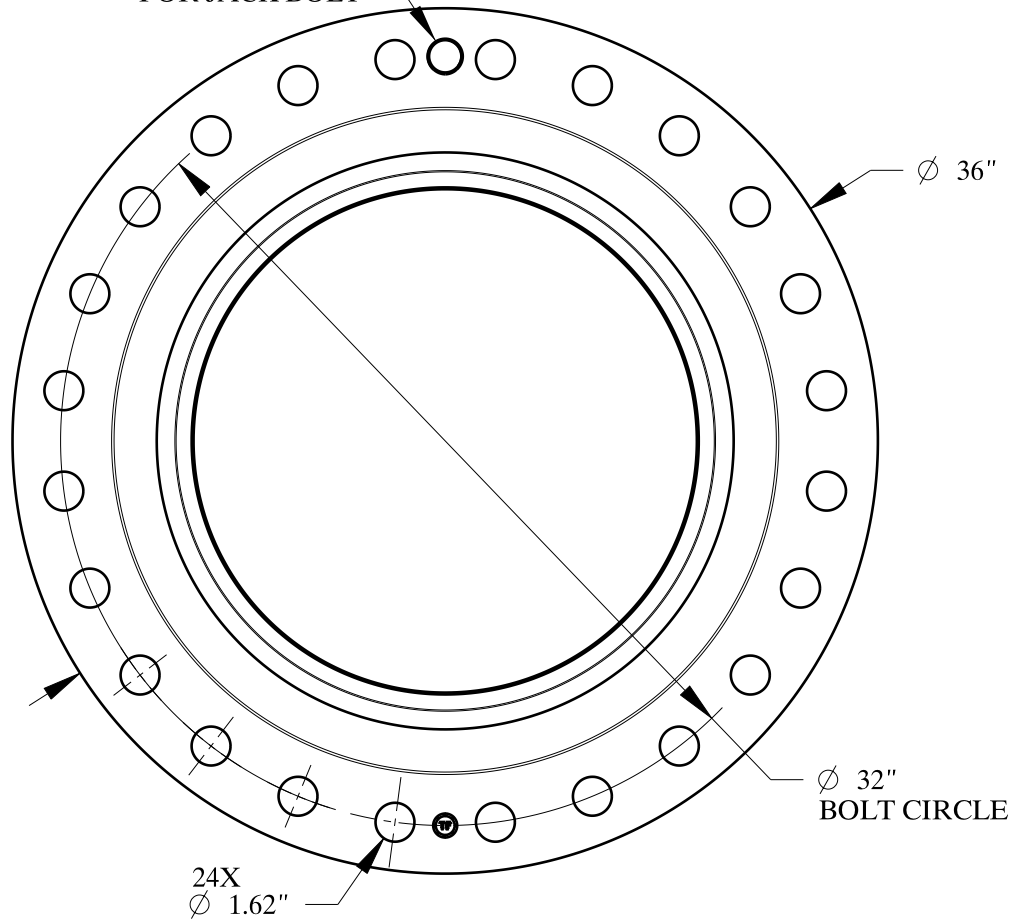

1 1/2-6 UNC
FOR JACK BOLT

1/2-14 NPT

SIZE:	24" NOM. X SHC: 100
TYPE:	300-RF-WELD-NECK-ORIF-FLANGE
	
PO Box 2889 Pearland, TX 77588 PH: 800-826-3801 FAX: 281-484-8730 www.texasflange.com	