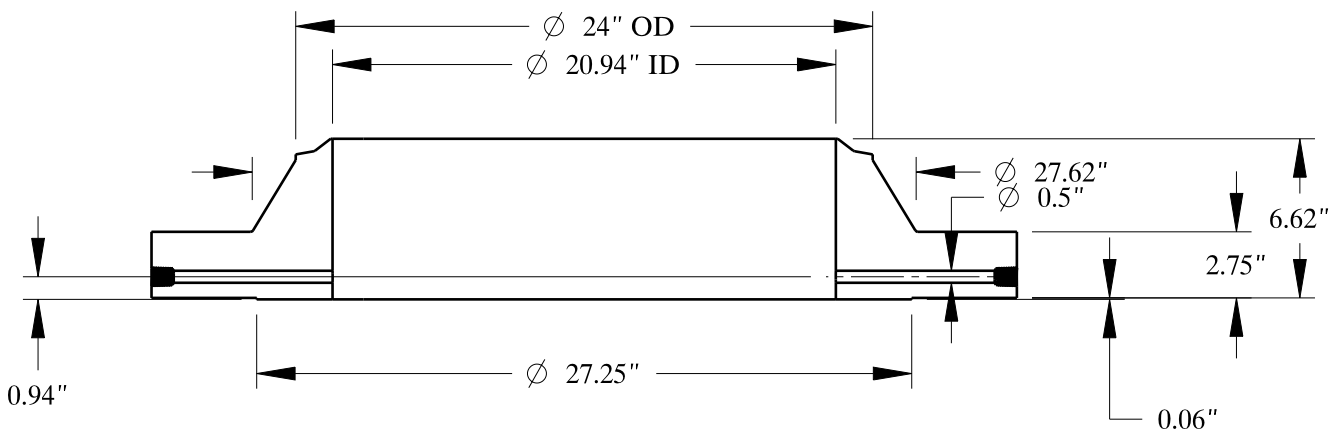

1 1/2-6 UNC
FOR JACK BOLT

1/2-14 NPT

SIZE:	24" NOM. X SHC: 100
TYPE:	300-RF-WELD-NECK-ORIF-FLANGE
	
PO Box 2889 Pearland, TX 77588 PH: 800-826-3801 FAX: 281-484-8730 www.texasflange.com	