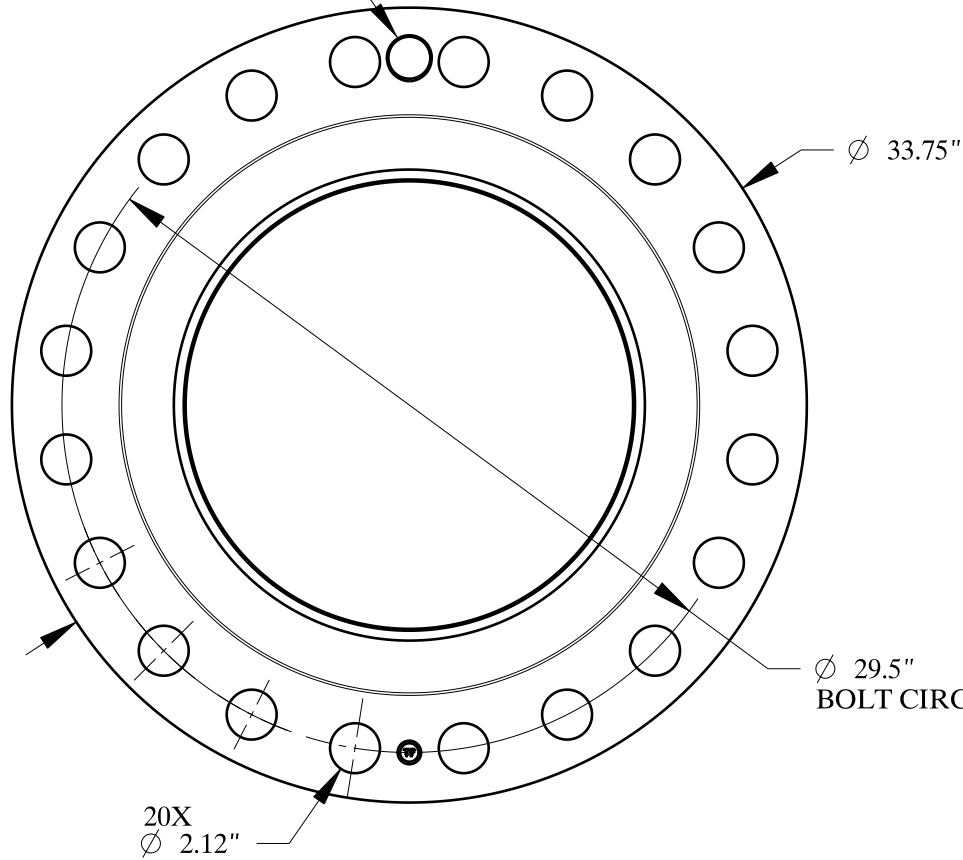

2-4.5 UNC
FOR JACK BOLT

1/2-14 NPT

SIZE: 20" NOM. X SHC: 30
TYPE: 900-RF-WELD-NECK-ORIF-FLANGE

**Texas
Flange**

PO Box 2889
Pearland, TX 77588
PH: 800-826-3801
FAX: 281-484-8730
www.texasflange.com