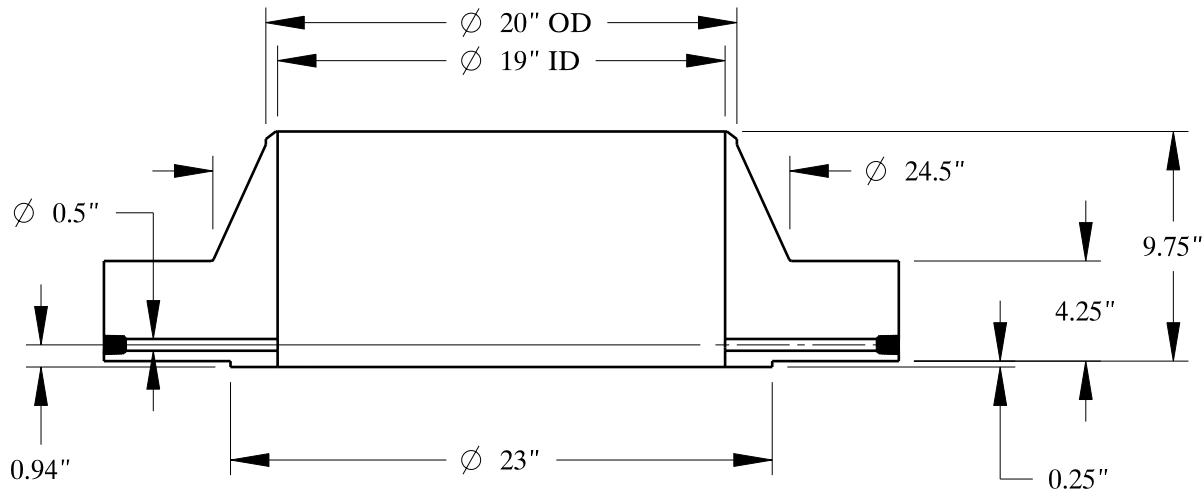

2-4.5 UNC
FOR JACK BOLT

1/2-14 NPT

SIZE: 20" NOM. X SHC: 30
TYPE: 900-RF-WELD-NECK-ORIF-FLANGE

**Texas
Flange**

PO Box 2889
Pearland, TX 77588
PH: 800-826-3801
FAX: 281-484-8730
www.texasflange.com