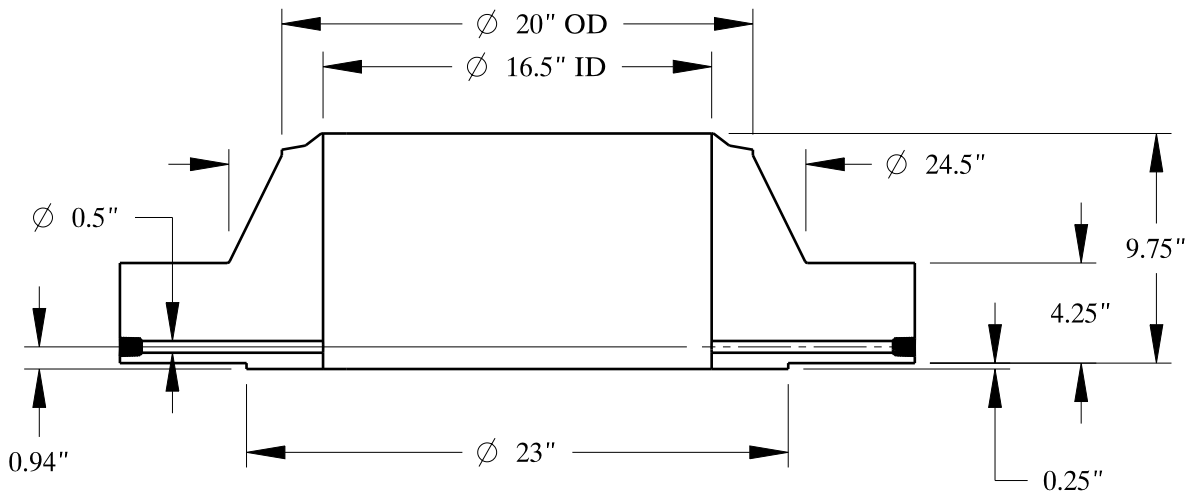

2-4.5 UNC
FOR JACK BOLT

1/2-14 NPT

SIZE: 20" NOM. X SHC: 140
TYPE: 900-RF-WELD-NECK-ORIF-FLANGE

**Texas
Flange**

PO Box 2889
Pearland, TX 77588
PH: 800-826-3801
FAX: 281-484-8730
www.texasflange.com