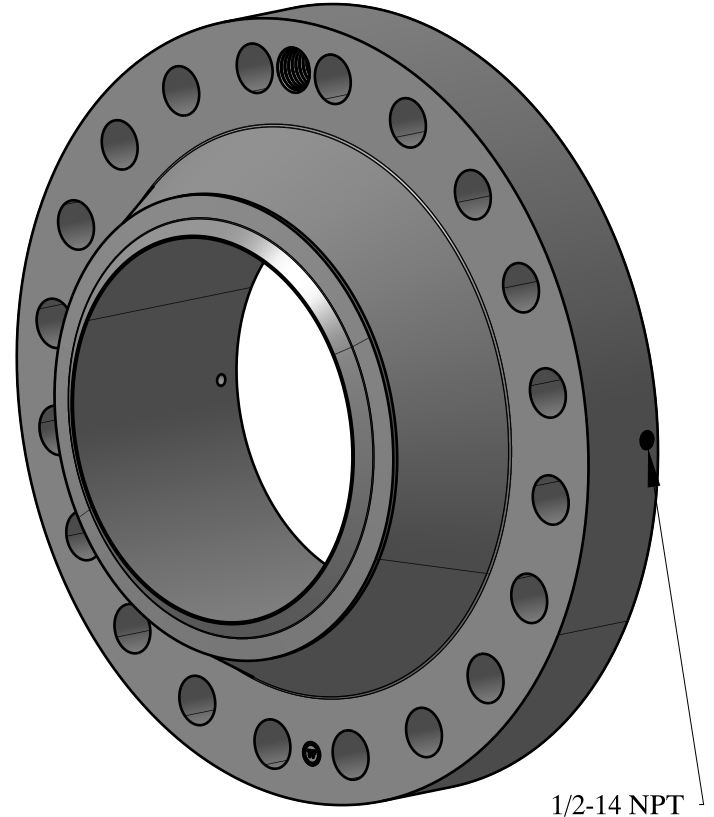

2-4.5 UNC
FOR JACK BOLT

1/2-14 NPT

SIZE: 20" NOM. X SHC: 140
TYPE: 900-RF-WELD-NECK-ORIF-FLANGE

**Texas
Flange**

PO Box 2889
Pearland, TX 77588
PH: 800-826-3801
FAX: 281-484-8730
www.texasflange.com