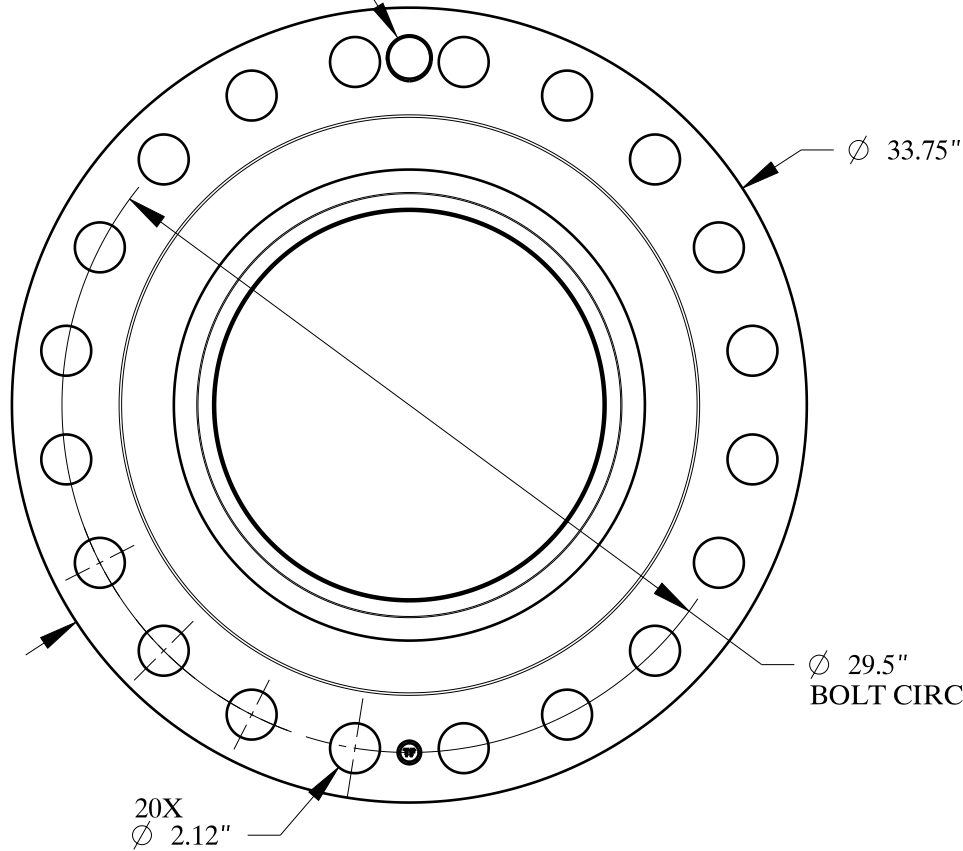

2-4.5 UNC
FOR JACK BOLT

1/2-14 NPT

SIZE: 20" NOM. X SHC: 140
TYPE: 900-RF-WELD-NECK-ORIF-FLANGE

**Texas
Flange**

PO Box 2889
Pearland, TX 77588
PH: 800-826-3801
FAX: 281-484-8730
www.texasflange.com