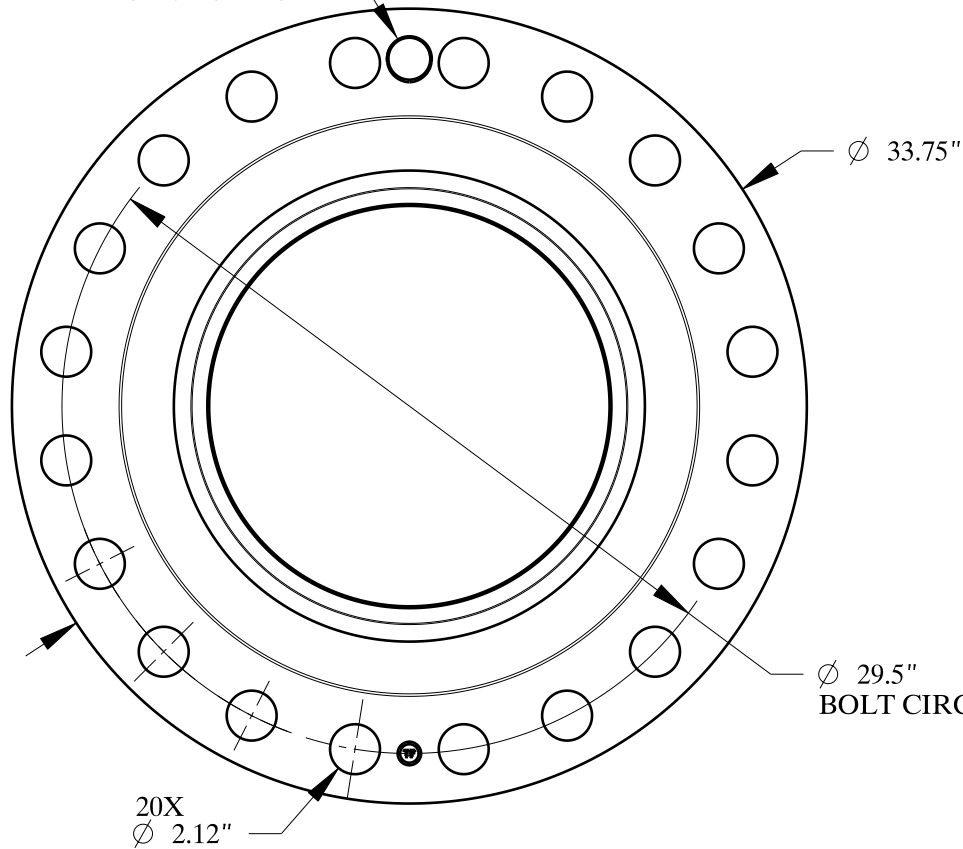

2-4.5 UNC
FOR JACK BOLT

SIZE: 20" NOM. X SHC: 120
TYPE: 900-RF-WELD-NECK-ORIF-FLANGE

**Texas
Flange**

PO Box 2889
Pearland, TX 77588
PH: 800-826-3801
FAX: 281-484-8730
www.texasflange.com