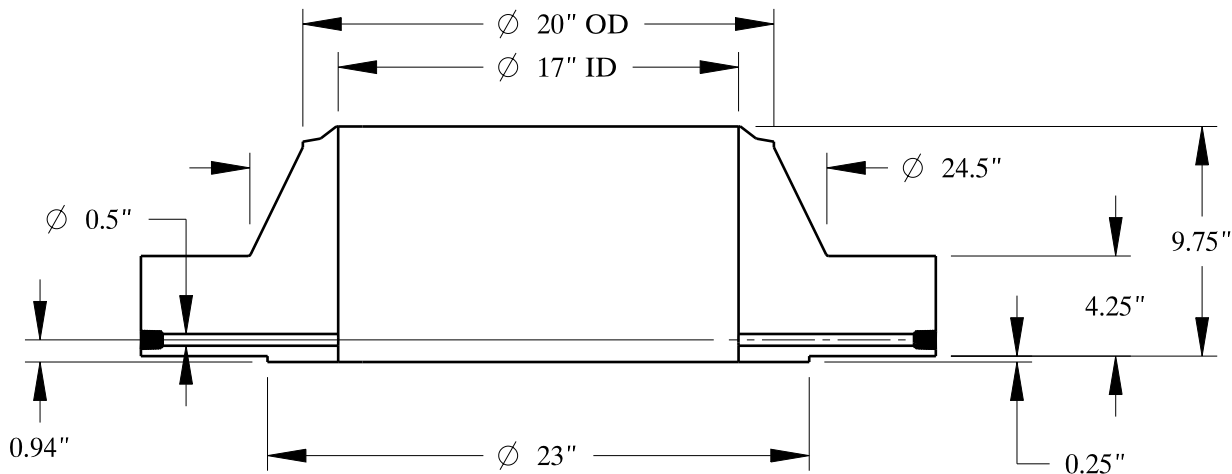

2-4.5 UNC
FOR JACK BOLT

SIZE: 20" NOM. X SHC: 120
TYPE: 900-RF-WELD-NECK-ORIF-FLANGE

**Texas
Flange**

PO Box 2889
Pearland, TX 77588
PH: 800-826-3801
FAX: 281-484-8730
www.texasflange.com