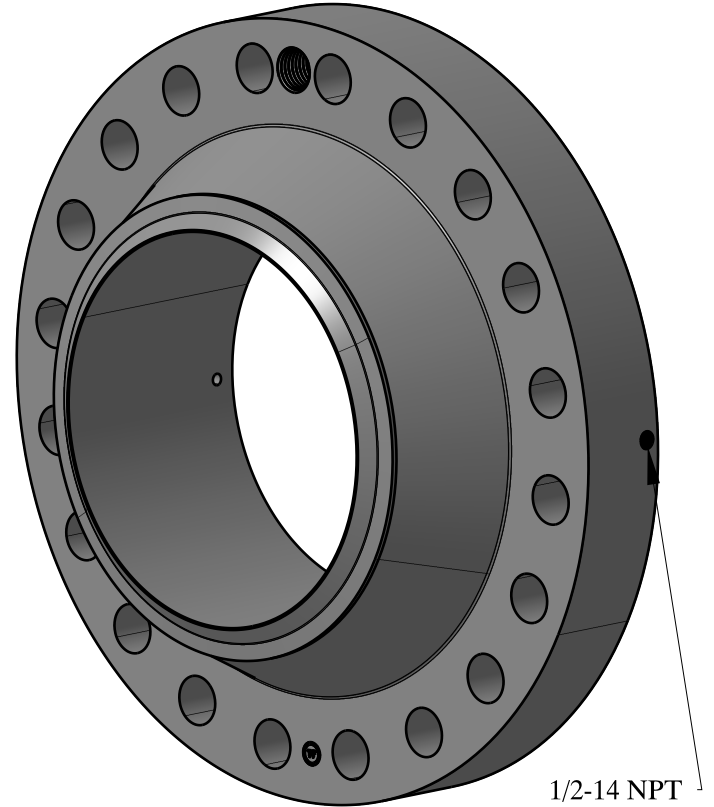

2-4.5 UNC
FOR JACK BOLT

SIZE: 20" NOM. X SHC: 120
TYPE: 900-RF-WELD-NECK-ORIF-FLANGE

**Texas
Flange**

PO Box 2889
Pearland, TX 77588
PH: 800-826-3801
FAX: 281-484-8730
www.texasflange.com