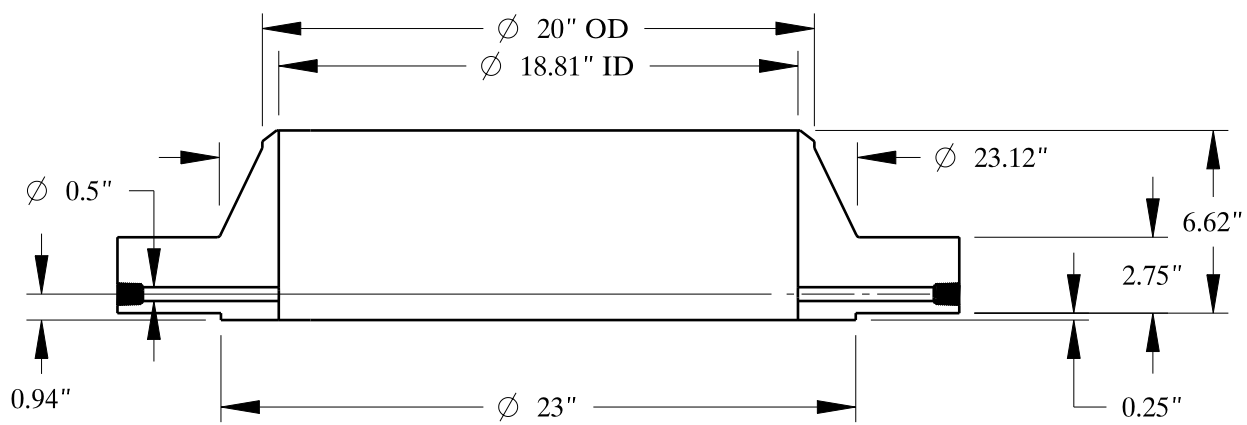

1 1/2-6 UNC
FOR JACK BOLT

SIZE:	20" NOM. X SHC: 40
TYPE:	400-RF-WELD-NECK-ORIF-FLANGE
 Texas Flange	
PO Box 2889 Pearland, TX 77588 PH: 800-826-3801 FAX: 281-484-8730 www.texasflange.com	