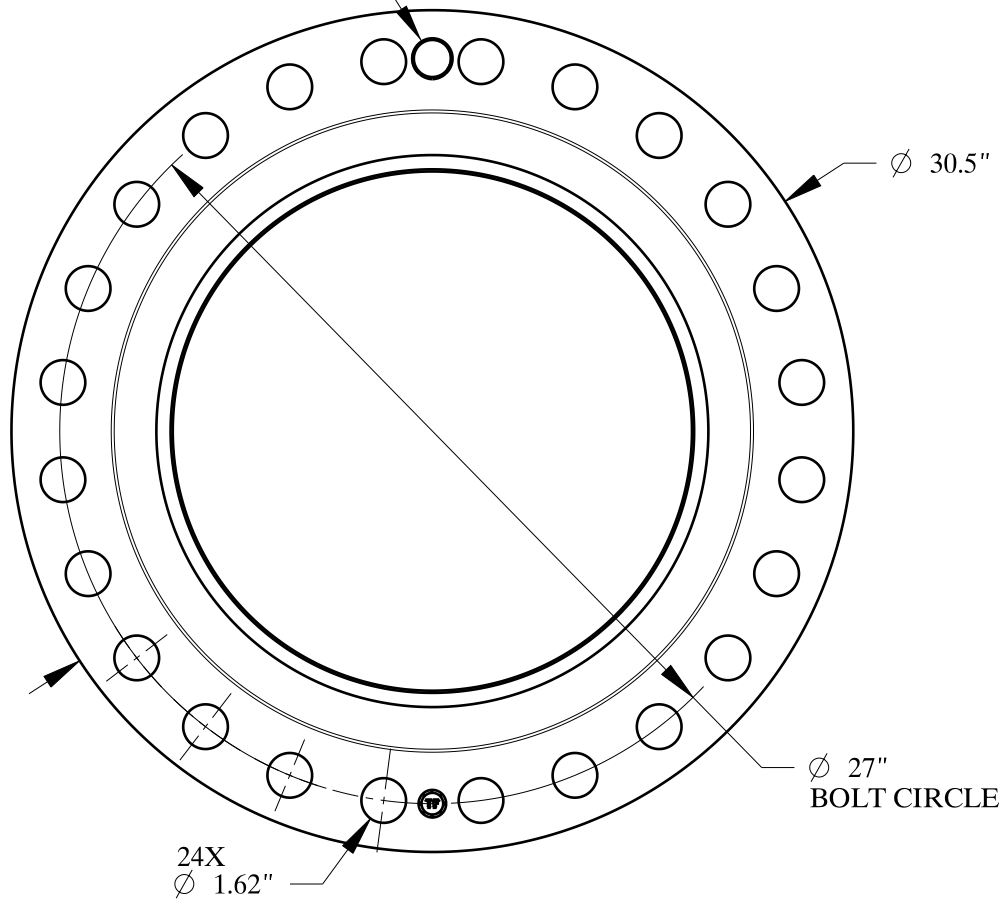

1 1/2-6 UNC
FOR JACK BOLT

SIZE:	20" NOM. X SHC: 40
TYPE:	400-RF-WELD-NECK-ORIF-FLANGE
 Texas Flange	
PO Box 2889 Pearland, TX 77588 PH: 800-826-3801 FAX: 281-484-8730 www.texasflange.com	