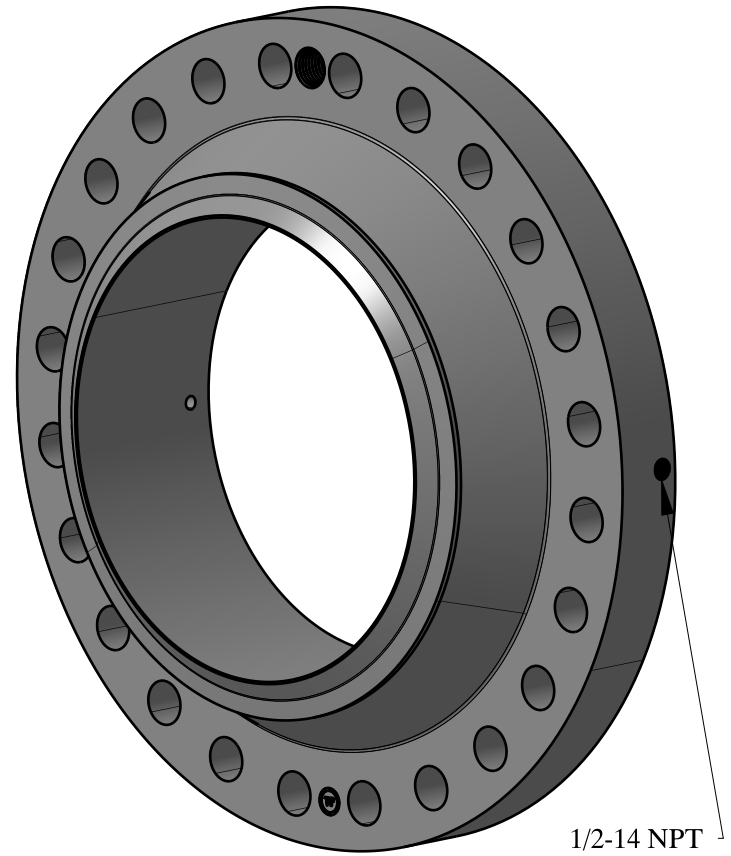

1 1/2-6 UNC
FOR JACK BOLT

SIZE: 20" NOM. X SHC: 120
TYPE: 400-RF-WELD-NECK-ORIF-FLANGE

 **Texas Flange**
PO Box 2889
Pearland, TX 77588
PH: 800-826-3801
FAX: 281-484-8730
www.texasflange.com