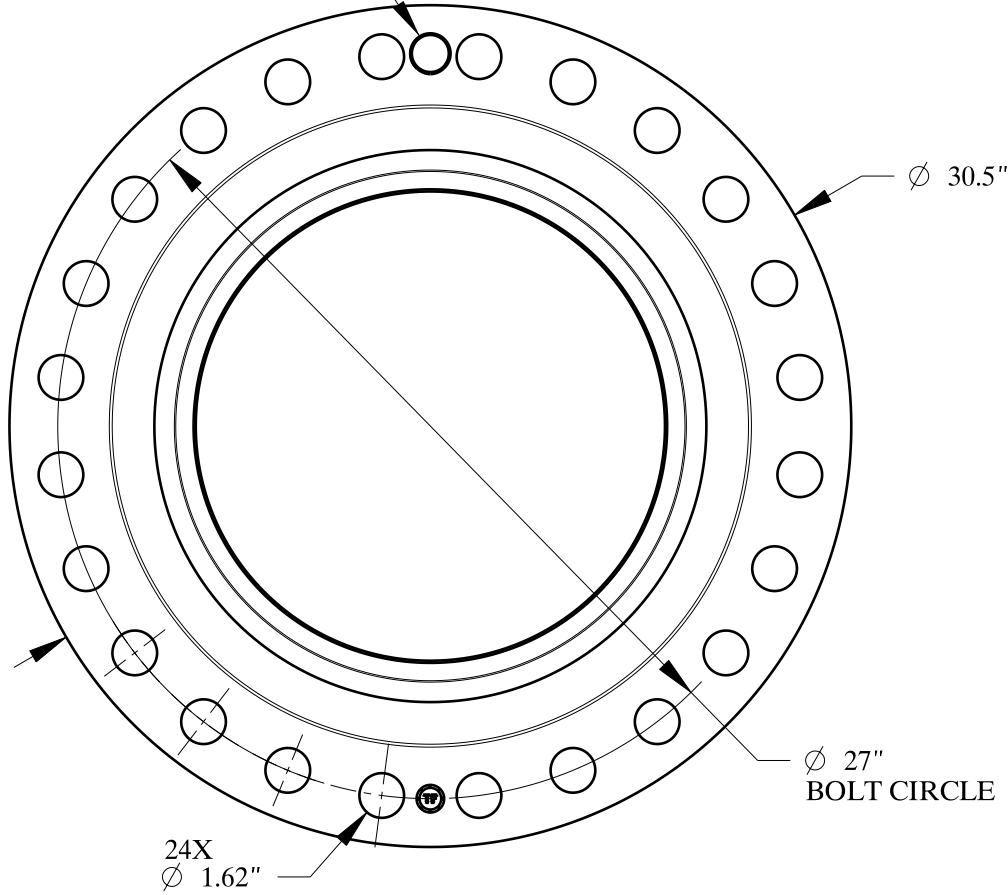

1 1/2-6 UNC
FOR JACK BOLT

SIZE: 20" NOM. X SHC: 120
TYPE: 400-RF-WELD-NECK-ORIF-FLANGE

 **Texas Flange**
PO Box 2889
Pearland, TX 77588
PH: 800-826-3801
FAX: 281-484-8730
www.texasflange.com