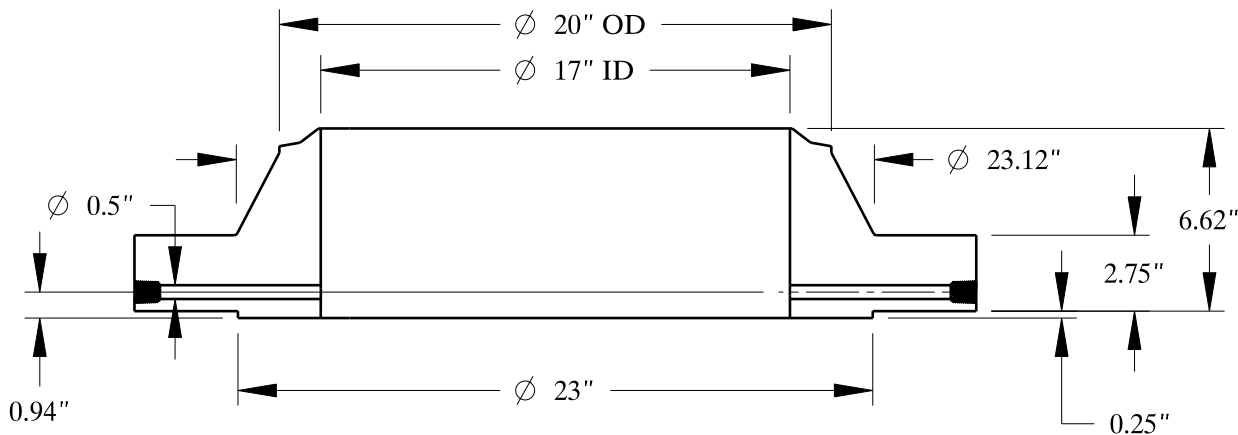

1 1/2-6 UNC
FOR JACK BOLT

SIZE: 20" NOM. X SHC: 120
TYPE: 400-RF-WELD-NECK-ORIF-FLANGE

 **Texas Flange**
PO Box 2889
Pearland, TX 77588
PH: 800-826-3801
FAX: 281-484-8730
www.texasflange.com