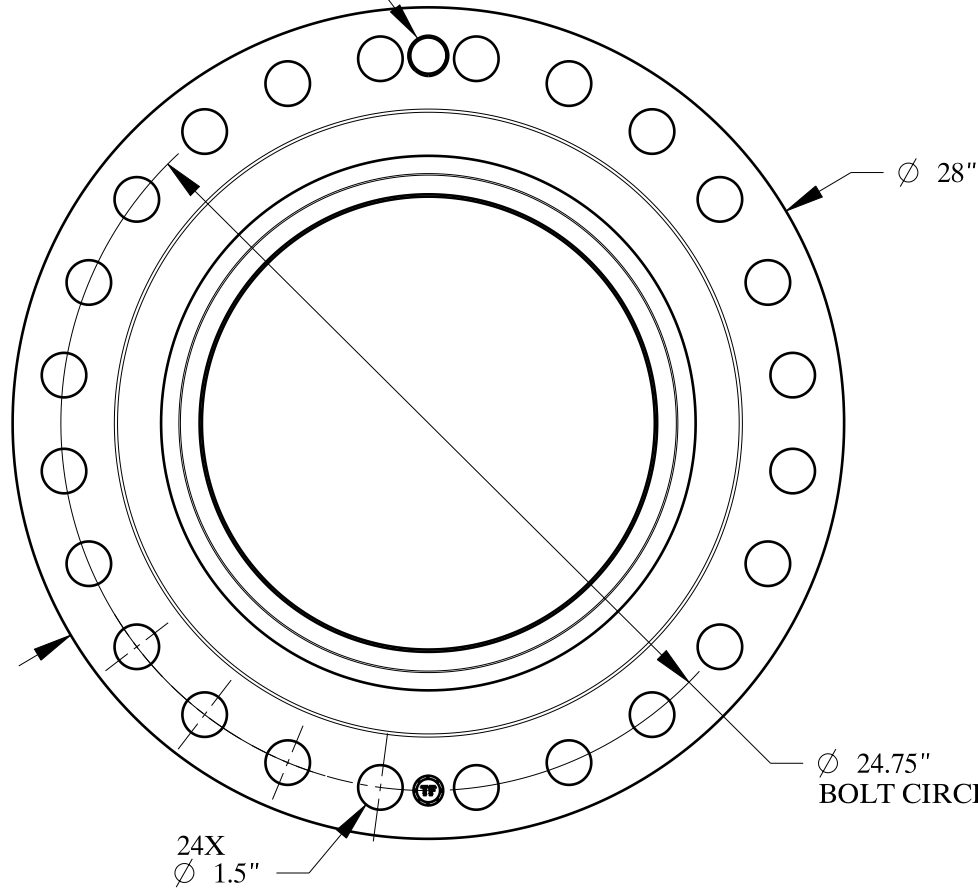

1 3/8-6 UNC
FOR JACK BOLT

1/2-14 NPT

| | |
|---|------------------------------|
| SIZE: | 18" NOM. X SHC: 120 |
| TYPE: | 400-RF-WELD-NECK-ORIF-FLANGE |
|  Texas Flange | |
| | |