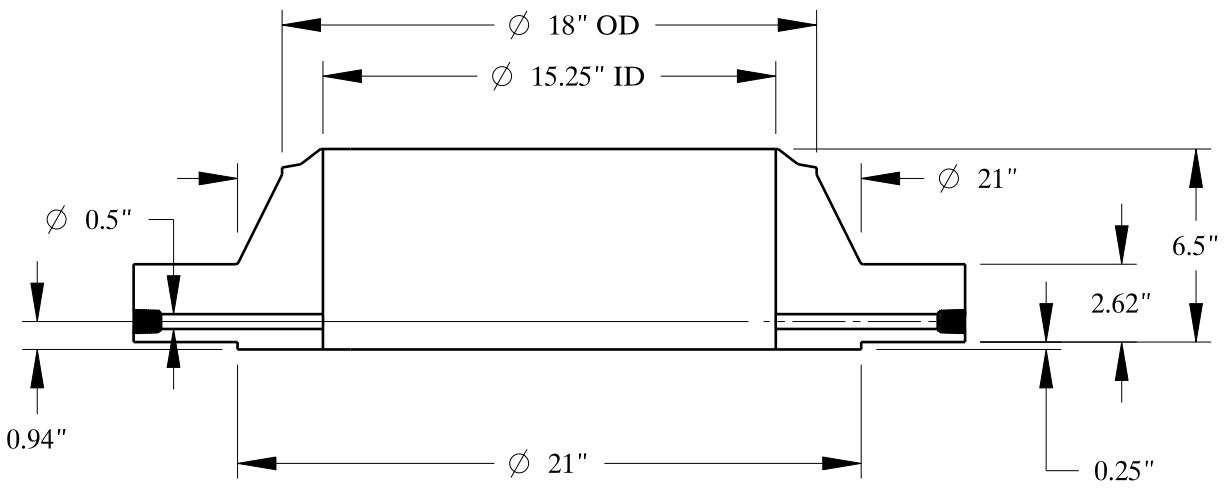

1 3/8-6 UNC
FOR JACK BOLT

1/2-14 NPT

| | |
|---|------------------------------|
| SIZE: | 18" NOM. X SHC: 120 |
| TYPE: | 400-RF-WELD-NECK-ORIF-FLANGE |
|  Texas Flange | |
| | |