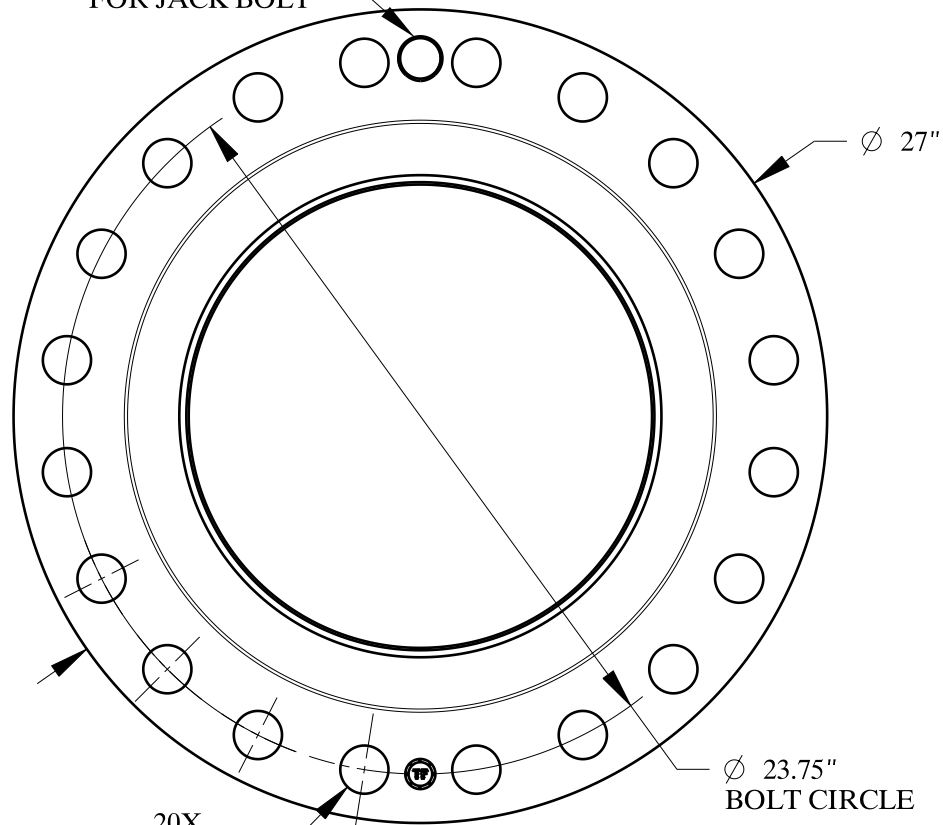

1 1/2-6 UNC
FOR JACK BOLT

1/2-14 NPT

SIZE: 16" NOM. X SHC: 20
TYPE: 600-RF-WELD-NECK-ORIF-FLANGE

 **Texas Flange**
PO Box 2889
Pearland, TX 77588
PH: 800-826-3801
FAX: 281-484-8730
www.texasflange.com