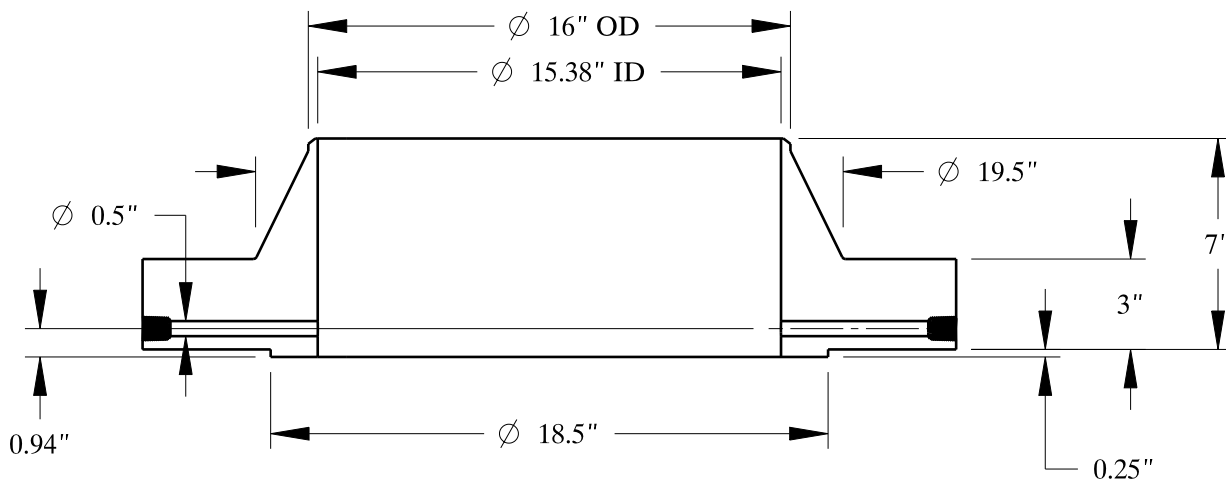

1 1/2-6 UNC
FOR JACK BOLT

1/2-14 NPT

SIZE: 16" NOM. X SHC: 20
TYPE: 600-RF-WELD-NECK-ORIF-FLANGE

 **Texas Flange**
PO Box 2889
Pearland, TX 77588
PH: 800-826-3801
FAX: 281-484-8730
www.texasflange.com