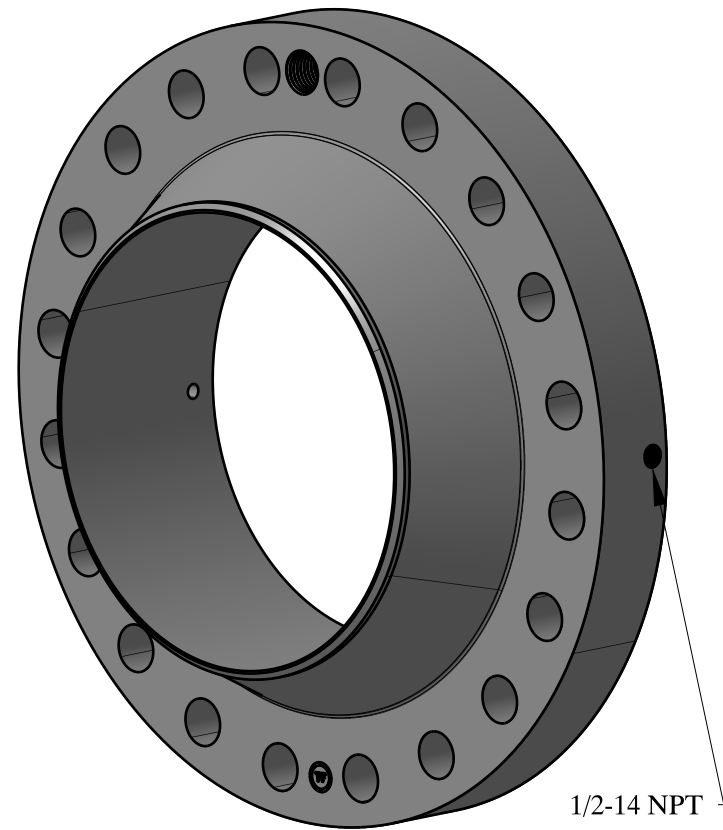

1 1/2-6 UNC
FOR JACK BOLT

1/2-14 NPT

SIZE: 16" NOM. X SHC: 20
TYPE: 600-RF-WELD-NECK-ORIF-FLANGE

 **Texas Flange**
PO Box 2889
Pearland, TX 77588
PH: 800-826-3801
FAX: 281-484-8730
www.texasflange.com