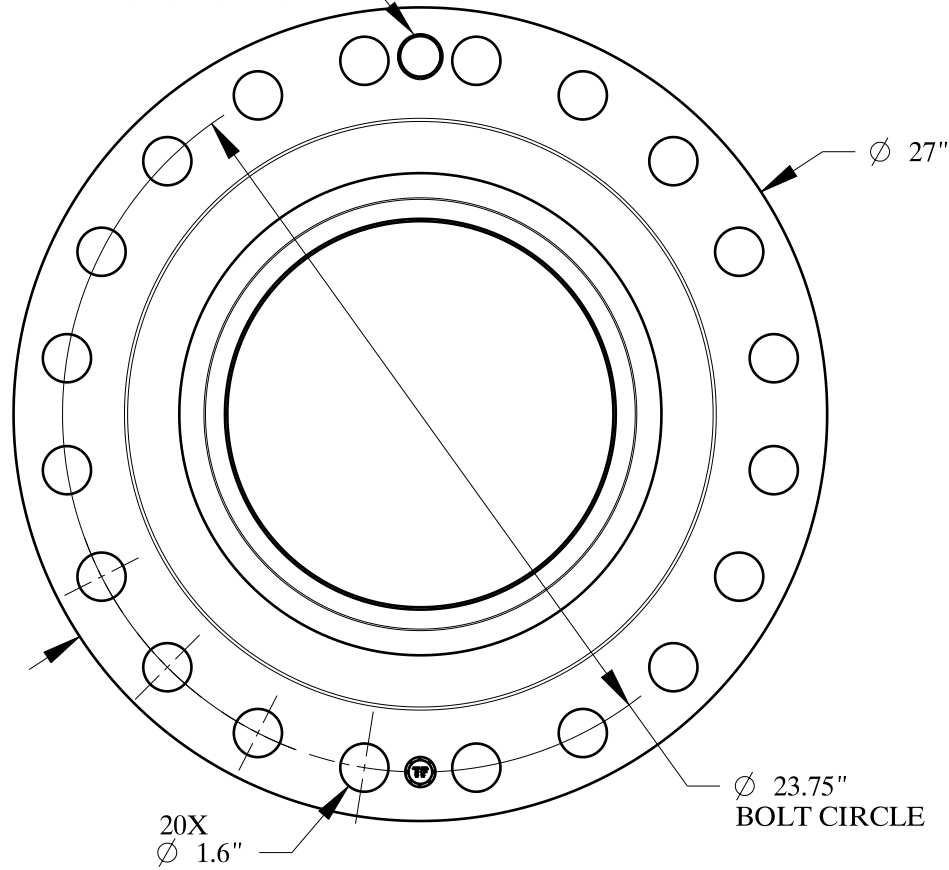

1 1/2-6 UNC
FOR JACK BOLT

SIZE: 16" NOM. X SHC: 160
TYPE: 600-RF-WELD-NECK-ORIF-FLANGE

**Texas
Flange**

PO Box 2889
Pearland, TX 77588
PH: 800-826-3801
FAX: 281-484-8730
www.texasflange.com