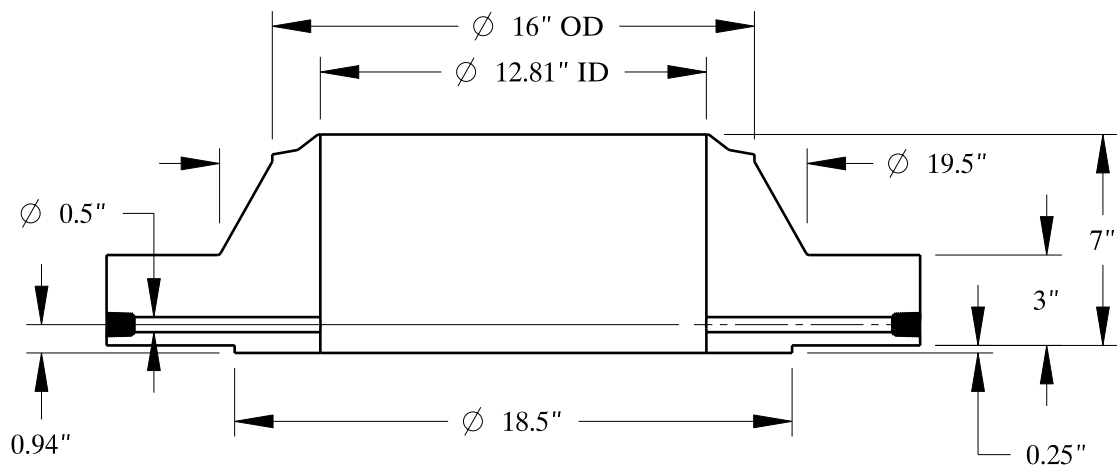

1 1/2-6 UNC
FOR JACK BOLT

SIZE: 16" NOM. X SHC: 160
TYPE: 600-RF-WELD-NECK-ORIF-FLANGE

**Texas
Flange**

PO Box 2889
Pearland, TX 77588
PH: 800-826-3801
FAX: 281-484-8730
www.texasflange.com