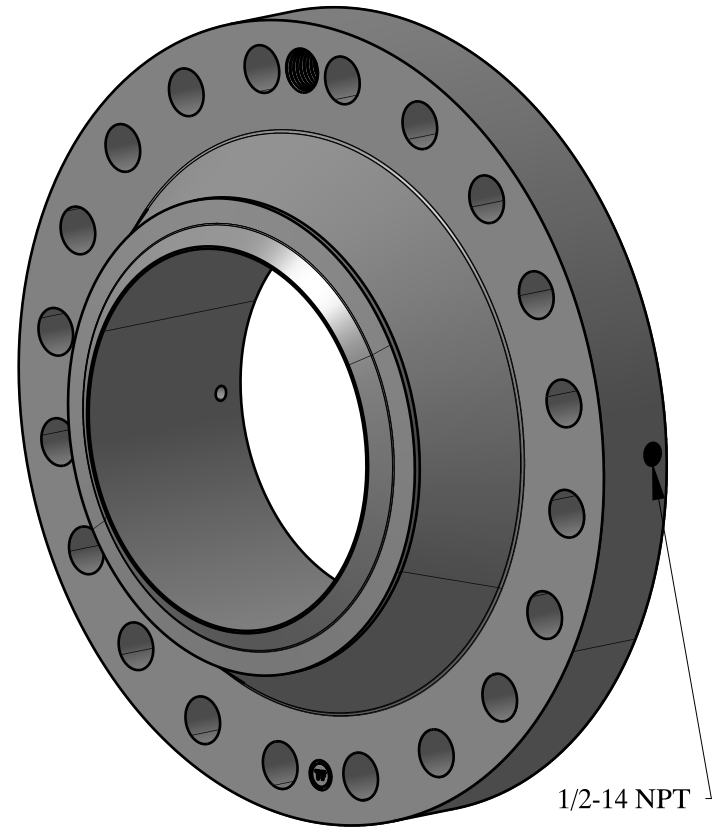

1 1/2-6 UNC
FOR JACK BOLT

SIZE: 16" NOM. X SHC: 160
TYPE: 600-RF-WELD-NECK-ORIF-FLANGE

**Texas
Flange**

PO Box 2889
Pearland, TX 77588
PH: 800-826-3801
FAX: 281-484-8730
www.texasflange.com