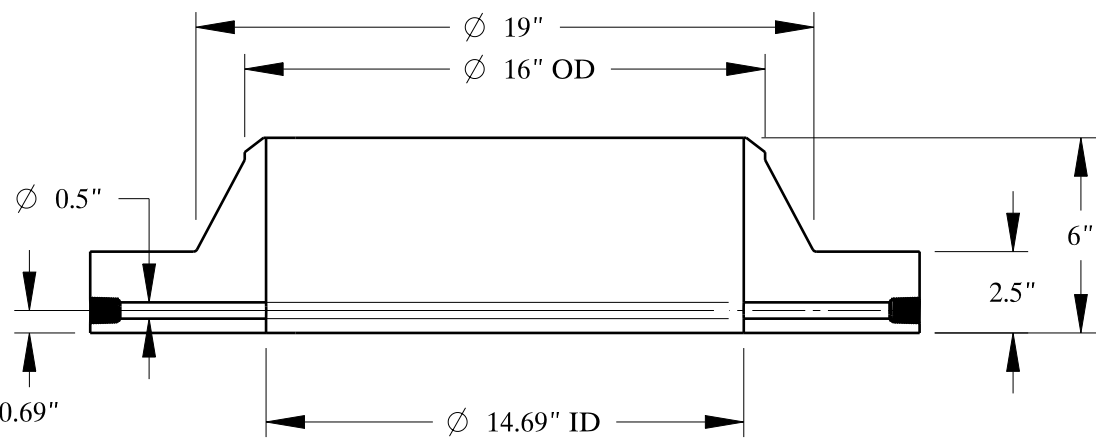

1 3/8-6 UNC
FOR JACK BOLT

Ø 25.5"

Ø 22.5"
BOLT CIRCLE

20X
Ø 1.5"

1/2-14 NPT

SIZE:	16" NOM. X SHC: 60
TYPE:	400-FF-WELD-NECK-ORIF-FLANGE
 Texas Flange	
PO Box 2889 Pearland, TX 77588 PH: 800-826-3801 FAX: 281-484-8730 www.texasflange.com	