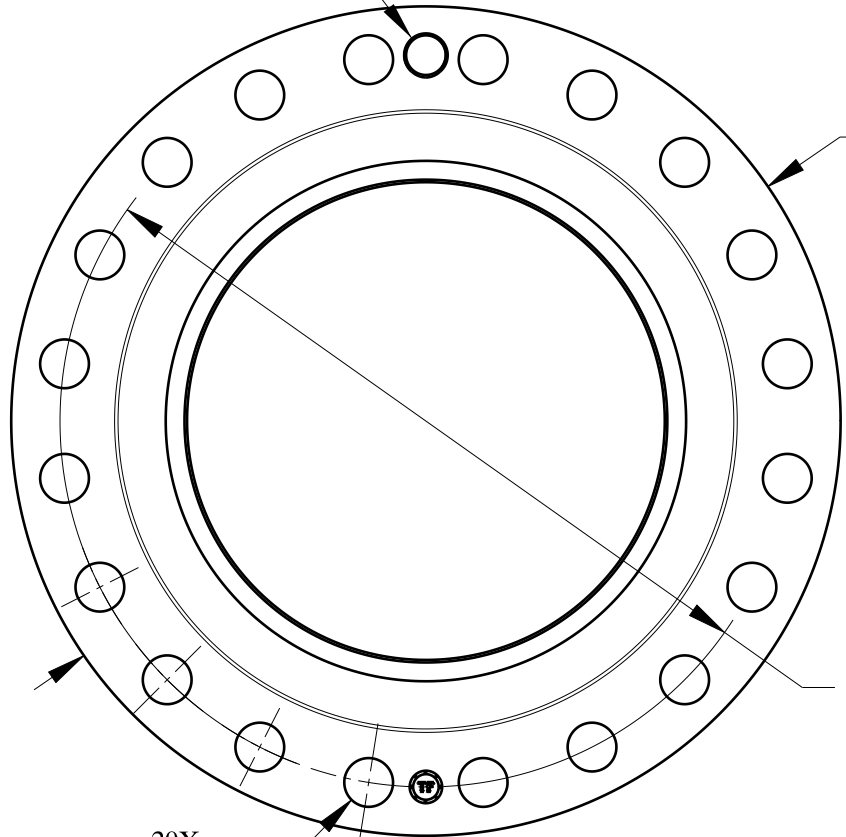

1 3/8-6 UNC
FOR JACK BOLT

Ø 25.5"

Ø 22.5"
BOLT CIRCLE

20X
Ø 1.5"

1/2-14 NPT

SIZE:	16" NOM. X SHC: 60
TYPE:	400-FF-WELD-NECK-ORIF-FLANGE
 Texas Flange	
PO Box 2889 Pearland, TX 77588 PH: 800-826-3801 FAX: 281-484-8730 www.texasflange.com	