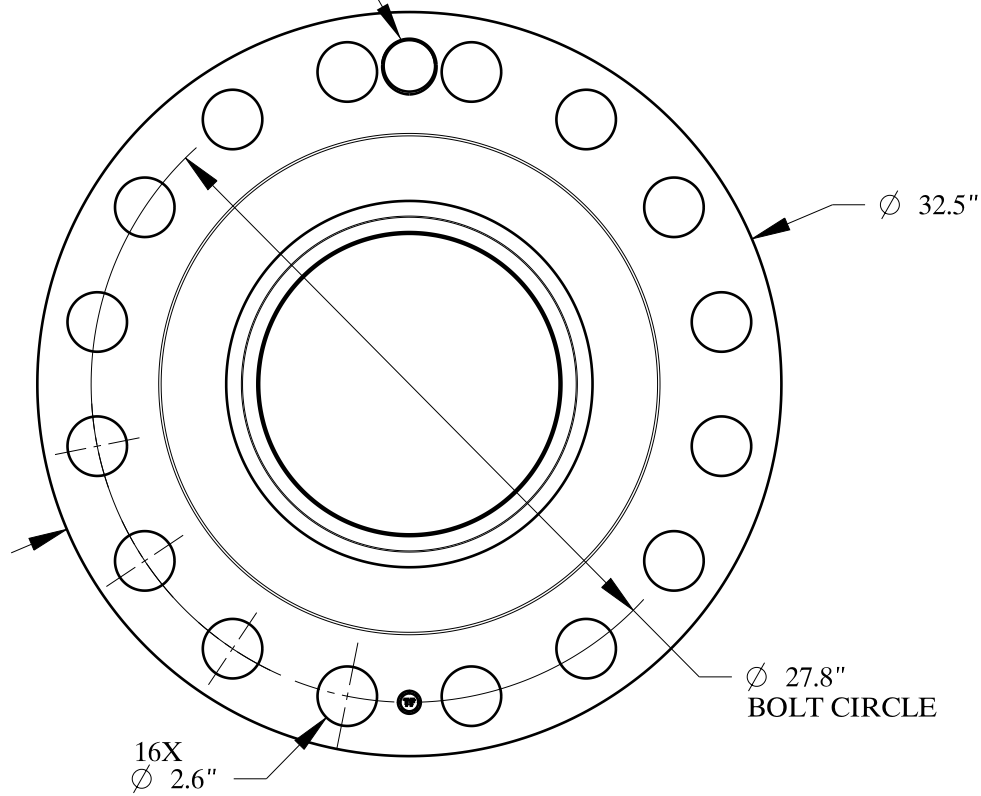

2 1/2-4 UNC
FOR JACK BOLT

1/2-14 NPT

SIZE: 16" NOM. X SHC: 140
TYPE: 1500-RF-WELD-NECK-ORIF-FLANGE

**Texas
Flange**

PO Box 2889
Pearland, TX 77588
PH: 800-826-3801
FAX: 281-484-8730
www.texasflange.com