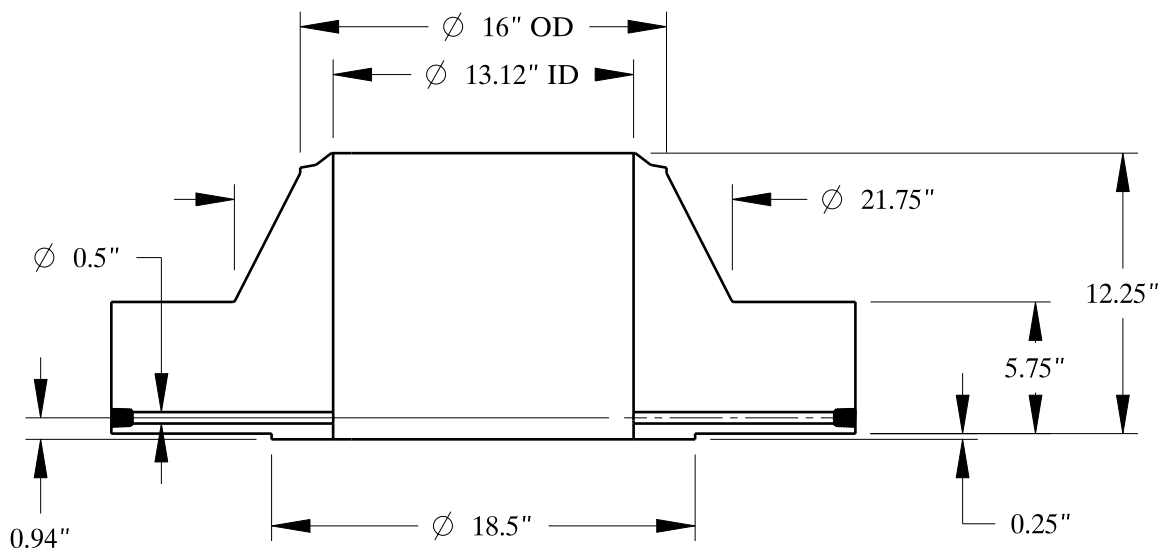

2 1/2-4 UNC
FOR JACK BOLT

1/2-14 NPT

SIZE: 16" NOM. X SHC: 140
TYPE: 1500-RF-WELD-NECK-ORIF-FLANGE

**Texas
Flange**

PO Box 2889
Pearland, TX 77588
PH: 800-826-3801
FAX: 281-484-8730
www.texasflange.com