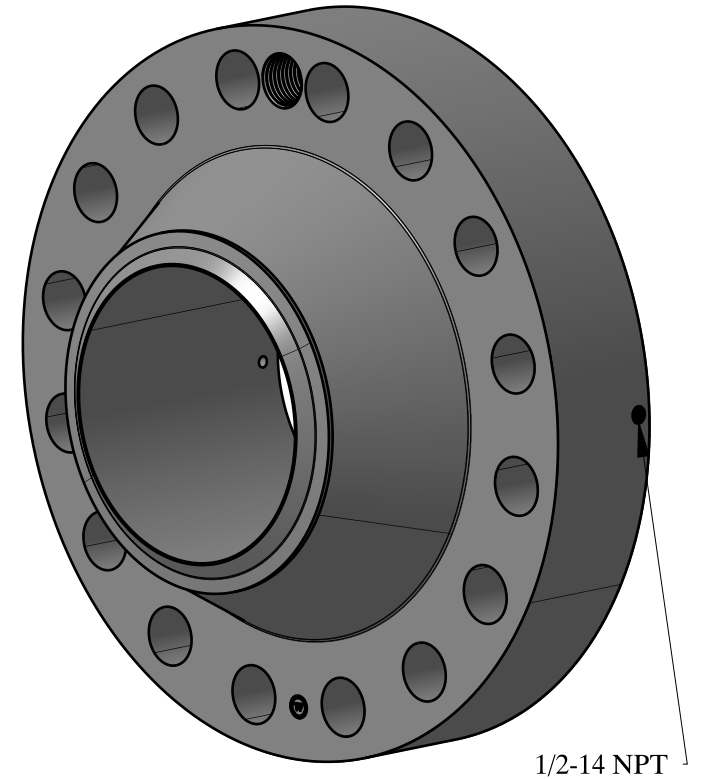

2 1/2-4 UNC
FOR JACK BOLT

1/2-14 NPT

SIZE: 16" NOM. X SHC: 140
TYPE: 1500-RF-WELD-NECK-ORIF-FLANGE

**Texas
Flange**

PO Box 2889
Pearland, TX 77588
PH: 800-826-3801
FAX: 281-484-8730
www.texasflange.com