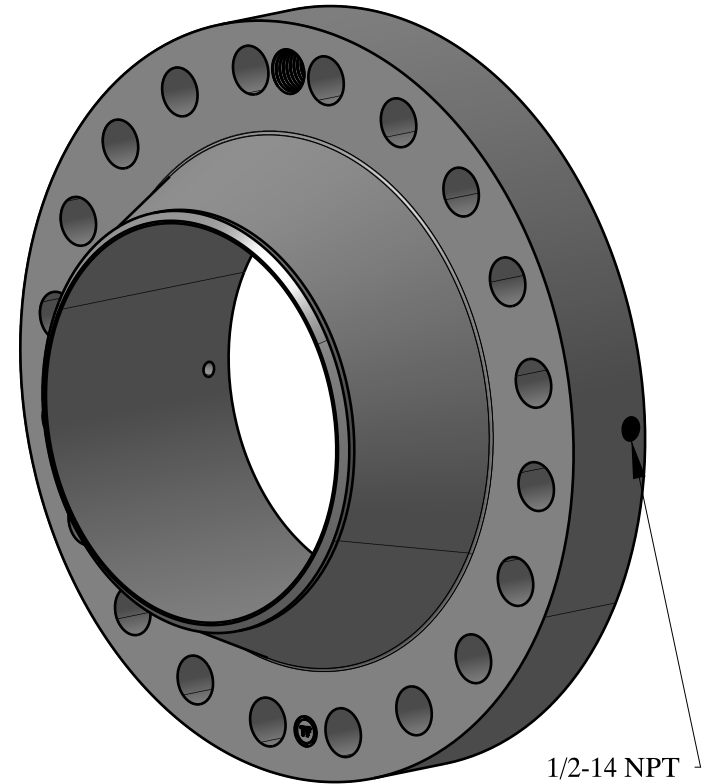

1 1/2-6 UNC
FOR JACK BOLT

SIZE: 14" NOM. X SHC: STD
TYPE: 900-RF-WELD-NECK-ORIF-FLANGE

 **Texas Flange**
PO Box 2889
Pearland, TX 77588
PH: 800-826-3801
FAX: 281-484-8730
www.texasflange.com