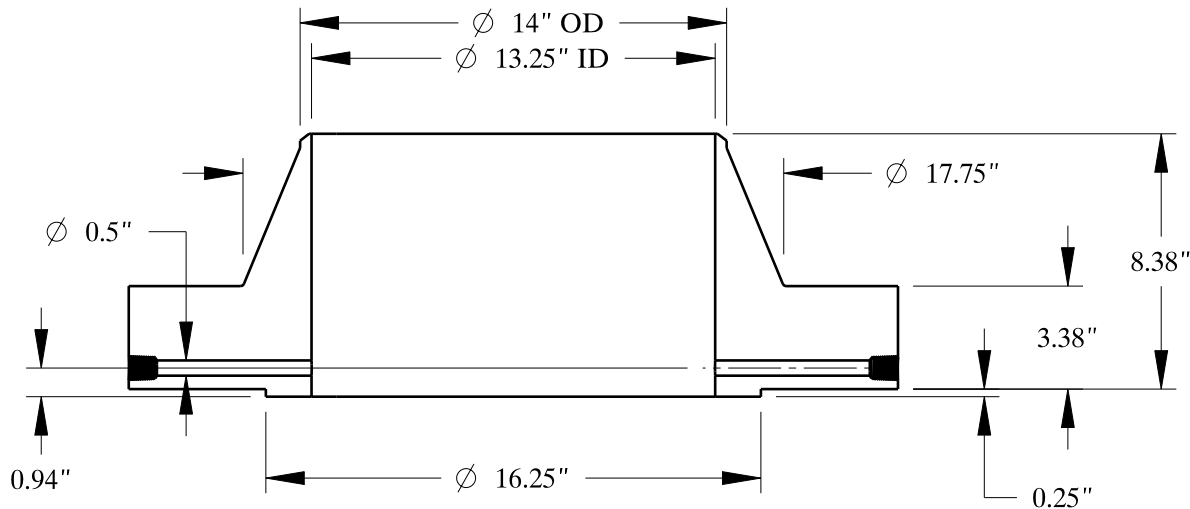

1 1/2-6 UNC
FOR JACK BOLT

SIZE: 14" NOM. X SHC: STD
TYPE: 900-RF-WELD-NECK-ORIF-FLANGE

 **Texas Flange**
PO Box 2889
Pearland, TX 77588
PH: 800-826-3801
FAX: 281-484-8730
www.texasflange.com