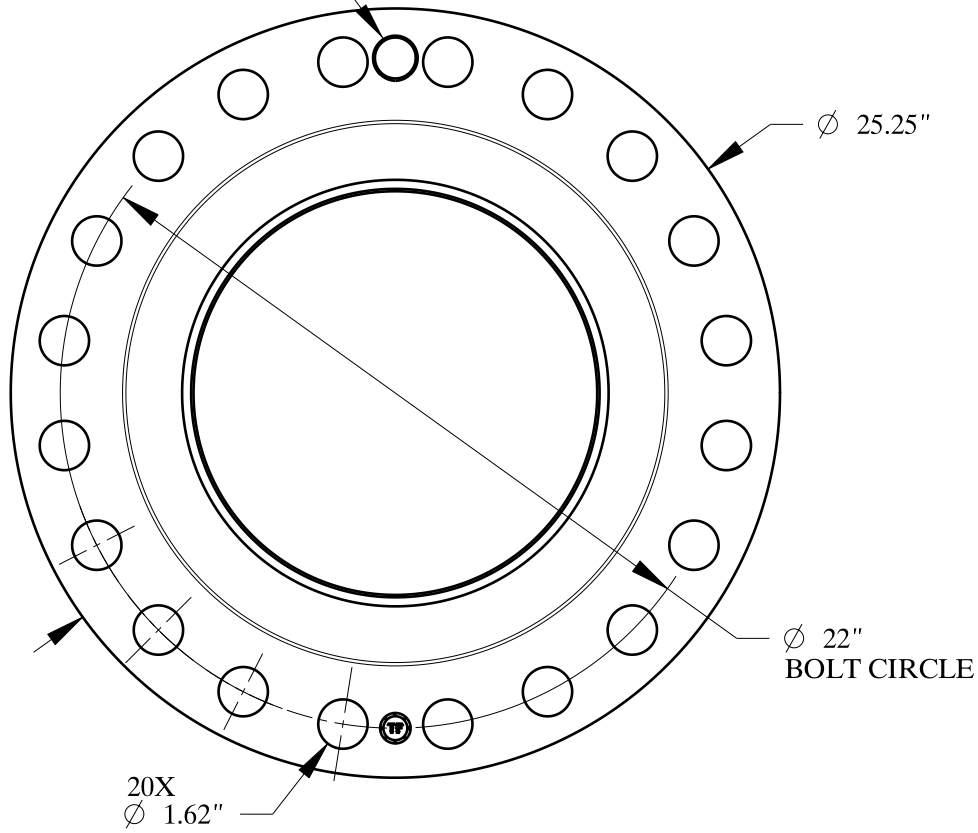

1 1/2-6 UNC
FOR JACK BOLT

SIZE: 14" NOM. X SHC: STD
TYPE: 900-RF-WELD-NECK-ORIF-FLANGE

 **Texas Flange**
PO Box 2889
Pearland, TX 77588
PH: 800-826-3801
FAX: 281-484-8730
www.texasflange.com