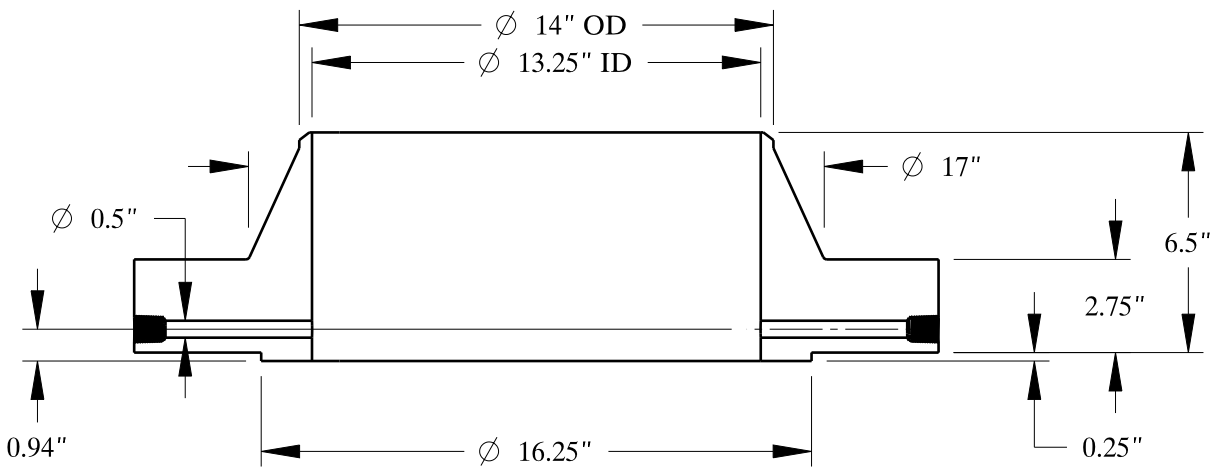

1 3/8-6 UNC
FOR JACK BOLT

1/2-14 NPT

SIZE: 14" NOM. X SHC: 30
TYPE: 600-RF-WELD-NECK-ORIF-FLANGE

 **Texas Flange**
PO Box 2889
Pearland, TX 77588
PH: 800-826-3801
FAX: 281-484-8730
www.texasflange.com