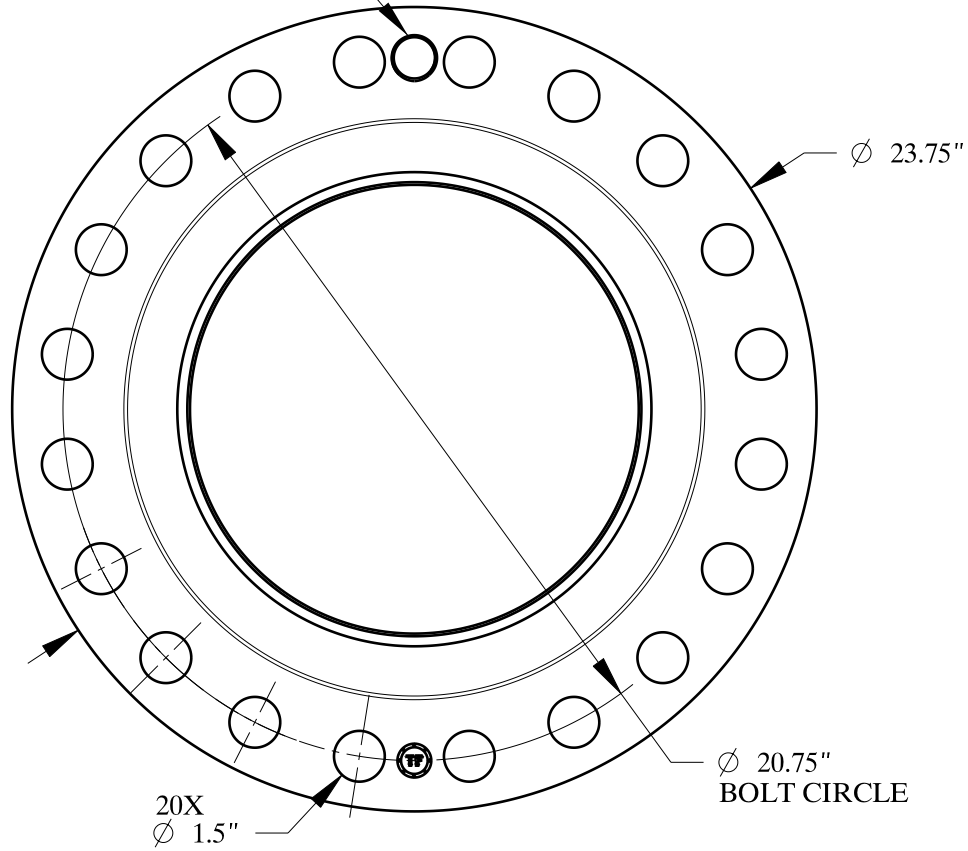

1 3/8-6 UNC
FOR JACK BOLT

1/2-14 NPT

SIZE: 14" NOM. X SHC: 30
TYPE: 600-RF-WELD-NECK-ORIF-FLANGE

 **Texas Flange**
PO Box 2889
Pearland, TX 77588
PH: 800-826-3801
FAX: 281-484-8730
www.texasflange.com