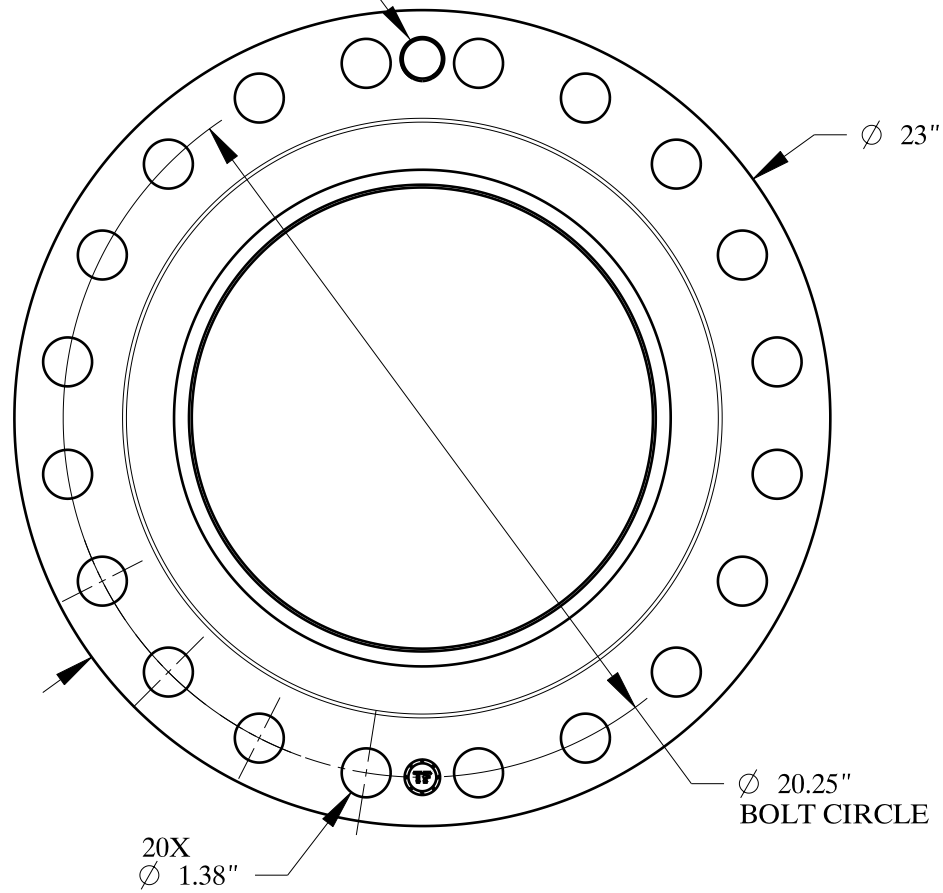

1 1/4-7 UNC
FOR JACK BOLT

1/2-14 NPT

SIZE: 14" NOM. X SHC: XH
TYPE: 400-RF-WELD-NECK-ORIF-FLANGE

**Texas
Flange**

PO Box 2889
Pearland, TX 77588
PH: 800-826-3801
FAX: 281-484-8730
www.texasflange.com