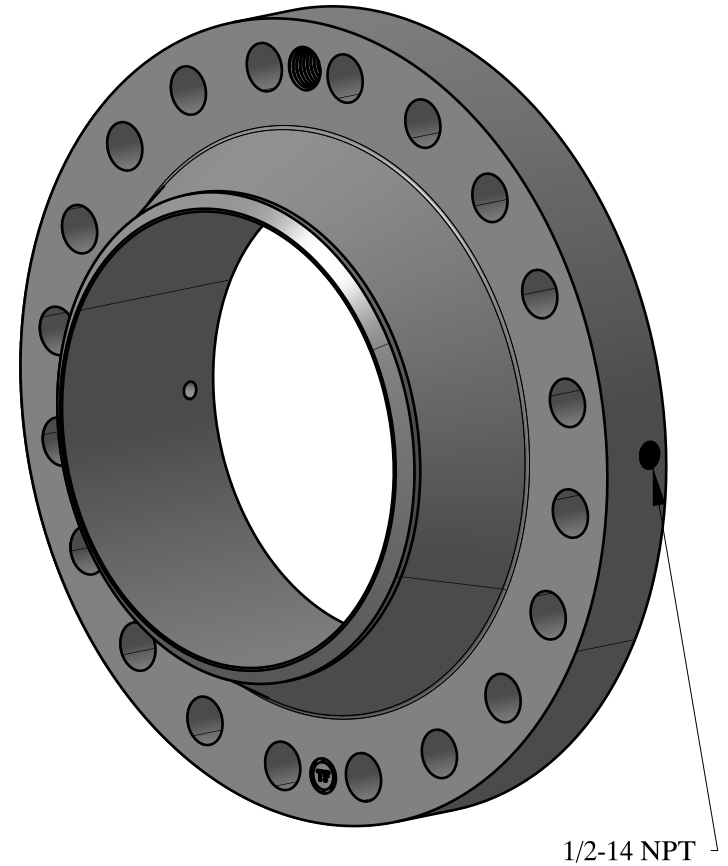

1 1/4-7 UNC
FOR JACK BOLT

1/2-14 NPT

SIZE: 14" NOM. X SHC: XH
TYPE: 400-RF-WELD-NECK-ORIF-FLANGE

**Texas
Flange**

PO Box 2889
Pearland, TX 77588
PH: 800-826-3801
FAX: 281-484-8730
www.texasflange.com