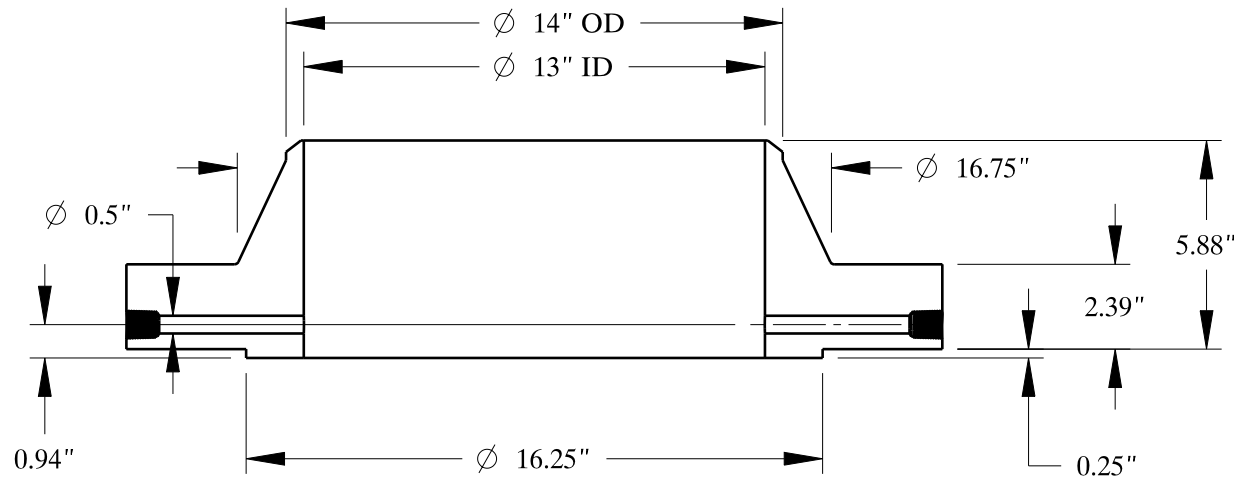

1 1/4-7 UNC
FOR JACK BOLT

1/2-14 NPT

SIZE: 14" NOM. X SHC: XH
TYPE: 400-RF-WELD-NECK-ORIF-FLANGE

**Texas
Flange**

PO Box 2889
Pearland, TX 77588
PH: 800-826-3801
FAX: 281-484-8730
www.texasflange.com