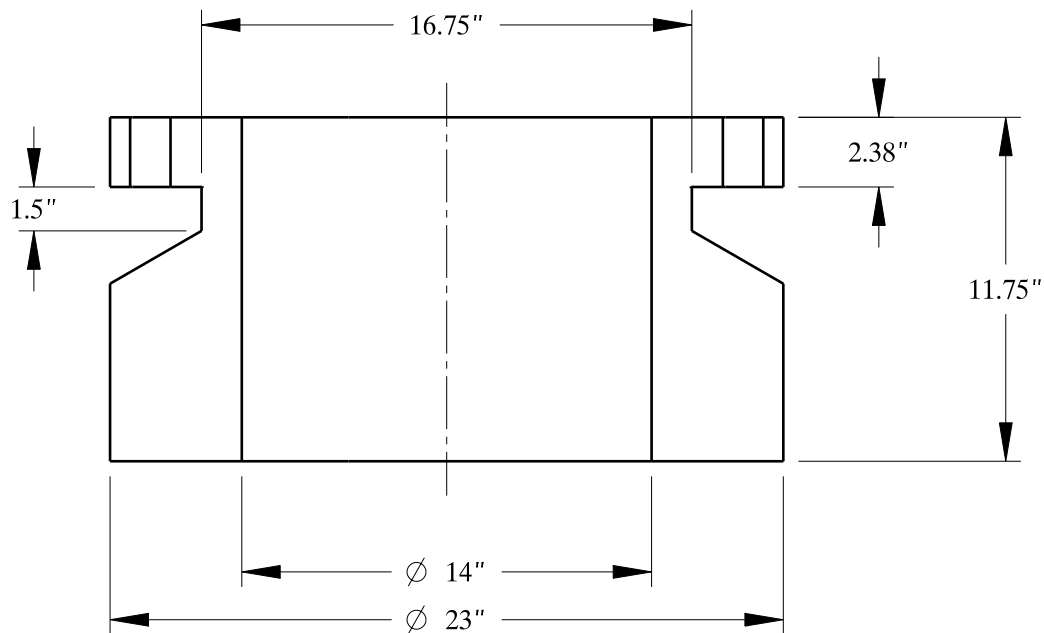

Ø 20.25"
BOLT CIRCLE

| | |
|---|---------------------------|
| SIZE: | NOM. PIPE SIZE 14 INCH |
| TYPE: | 400-EB-FF-STD-CONN-FLANGE |
|  Texas Flange | |
| | |