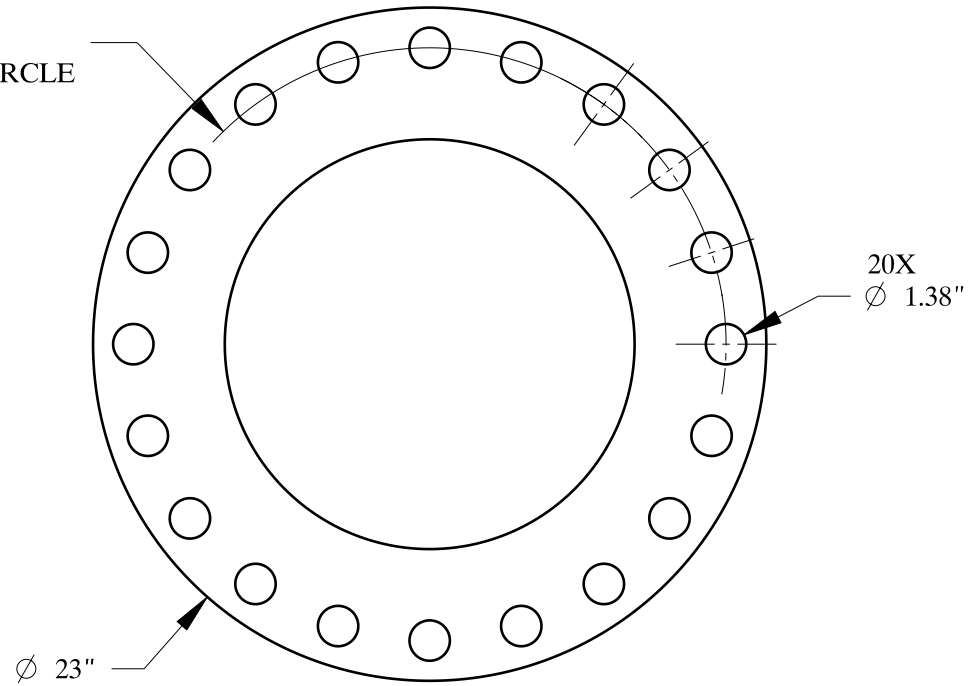

Ø 20.25"
BOLT CIRCLE

| | |
|---|---------------------------|
| SIZE: | NOM. PIPE SIZE 14 INCH |
| TYPE: | 400-EB-FF-STD-CONN-FLANGE |
|  Texas Flange | |
| | |