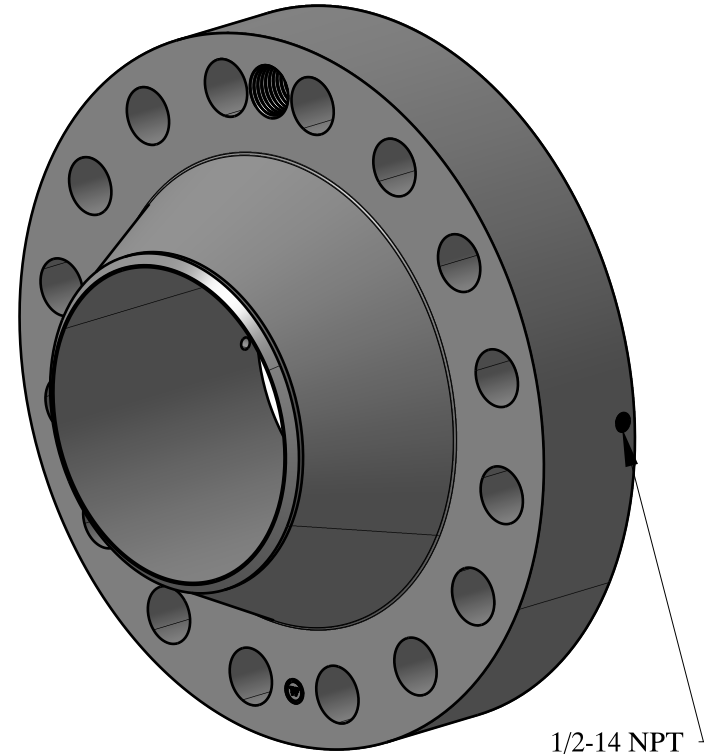

2 1/4-4.5 UNC
FOR JACK BOLT

1/2-14 NPT

SIZE: 14" NOM. X SHC: XH
TYPE: 1500-FF-WELD-NECK-ORIF-FLANGE

**Texas
Flange**

PO Box 2889
Pearland, TX 77588
PH: 800-826-3801
FAX: 281-484-8730
www.texasflange.com