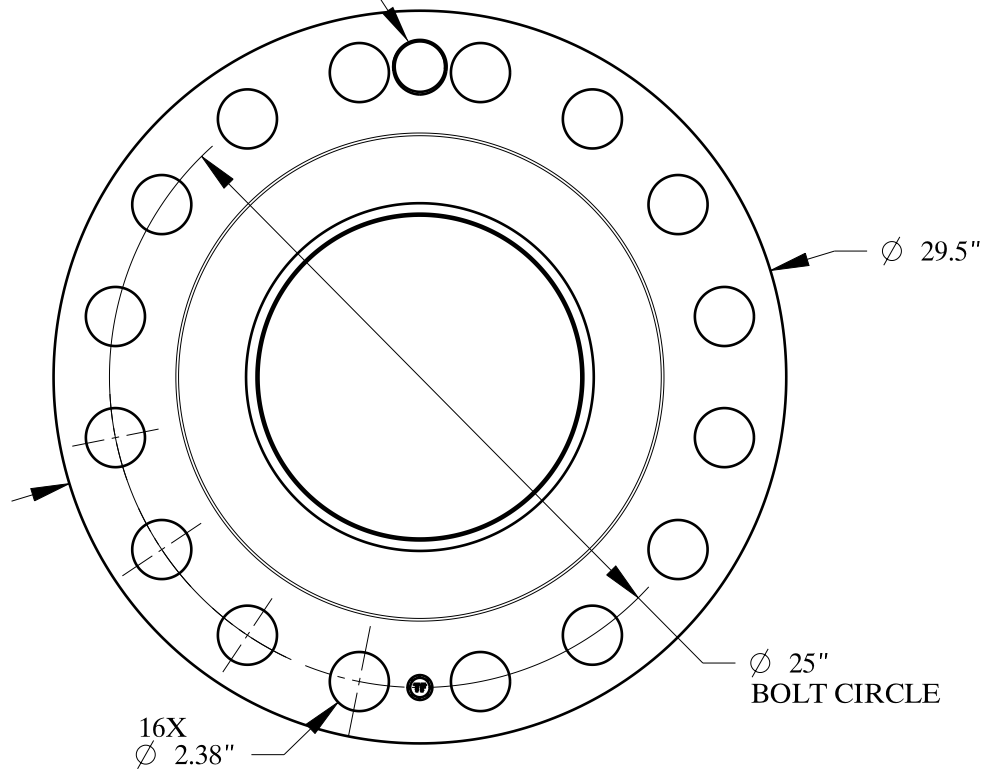

2 1/4-4.5 UNC
FOR JACK BOLT

1/2-14 NPT

SIZE: 14" NOM. X SHC: XH
TYPE: 1500-FF-WELD-NECK-ORIF-FLANGE

**Texas
Flange**

PO Box 2889
Pearland, TX 77588
PH: 800-826-3801
FAX: 281-484-8730
www.texasflange.com