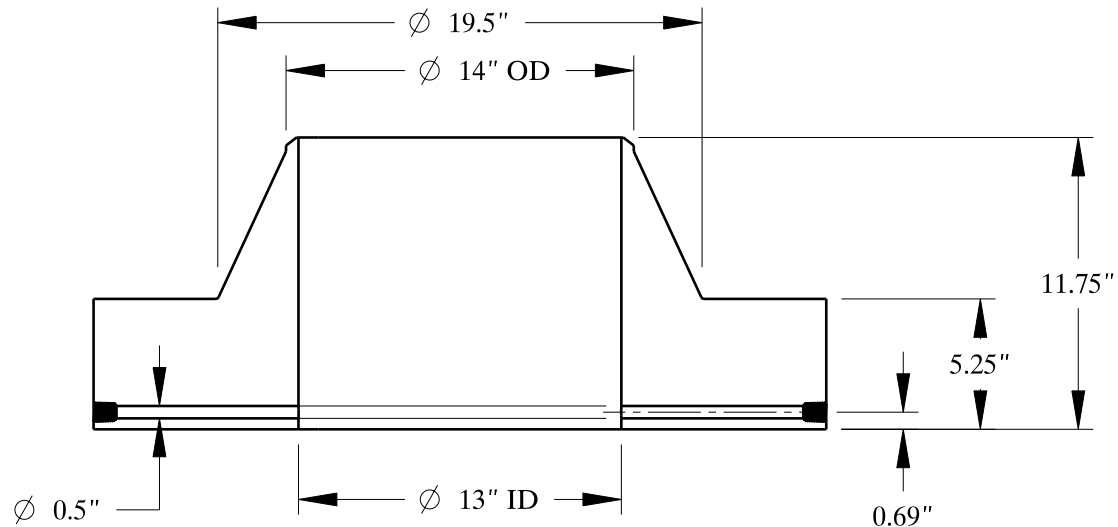

2 1/4-4.5 UNC
FOR JACK BOLT

1/2-14 NPT

SIZE: 14" NOM. X SHC: XH
TYPE: 1500-FF-WELD-NECK-ORIF-FLANGE

**Texas
Flange**

PO Box 2889
Pearland, TX 77588
PH: 800-826-3801
FAX: 281-484-8730
www.texasflange.com