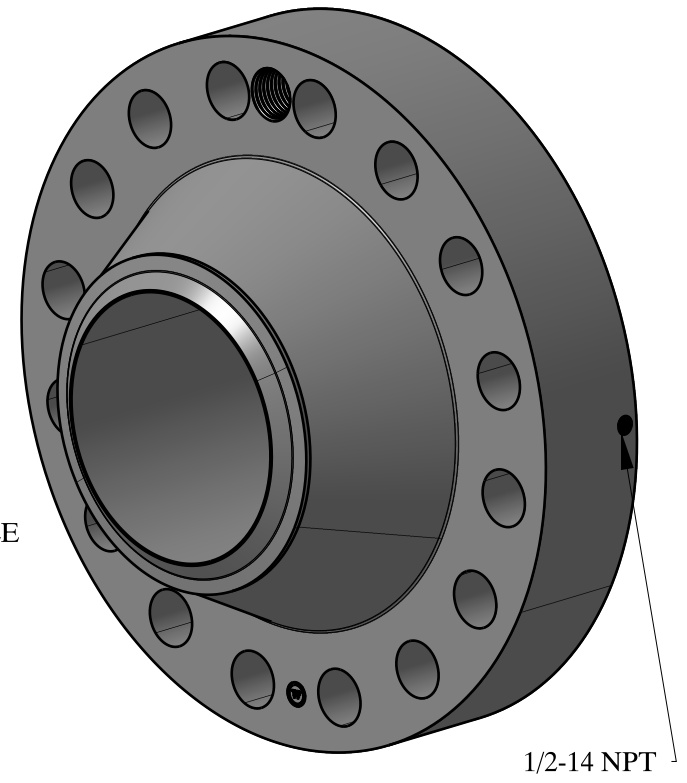

2 1/4-4.5 UNC  
FOR JACK BOLT

SIZE:	14" NOM. X SHC: 160
TYPE:	1500-FF-WELD-NECK-ORIF-FLANGE
 <b>Texas Flange</b>	