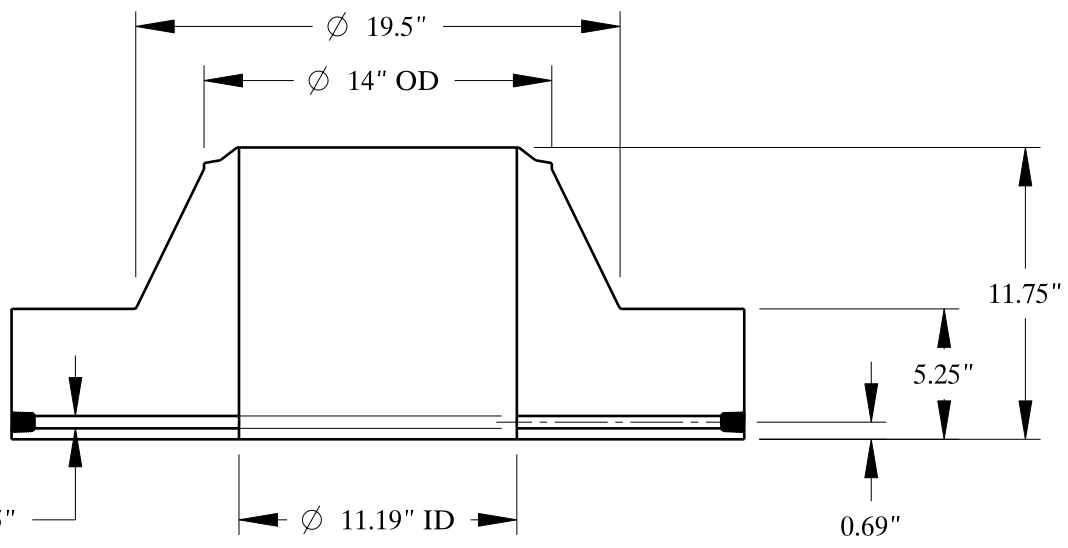

2 1/4-4.5 UNC  
FOR JACK BOLT

SIZE:	14" NOM. X SHC: 160
TYPE:	1500-FF-WELD-NECK-ORIF-FLANGE
 <b>Texas Flange</b>	