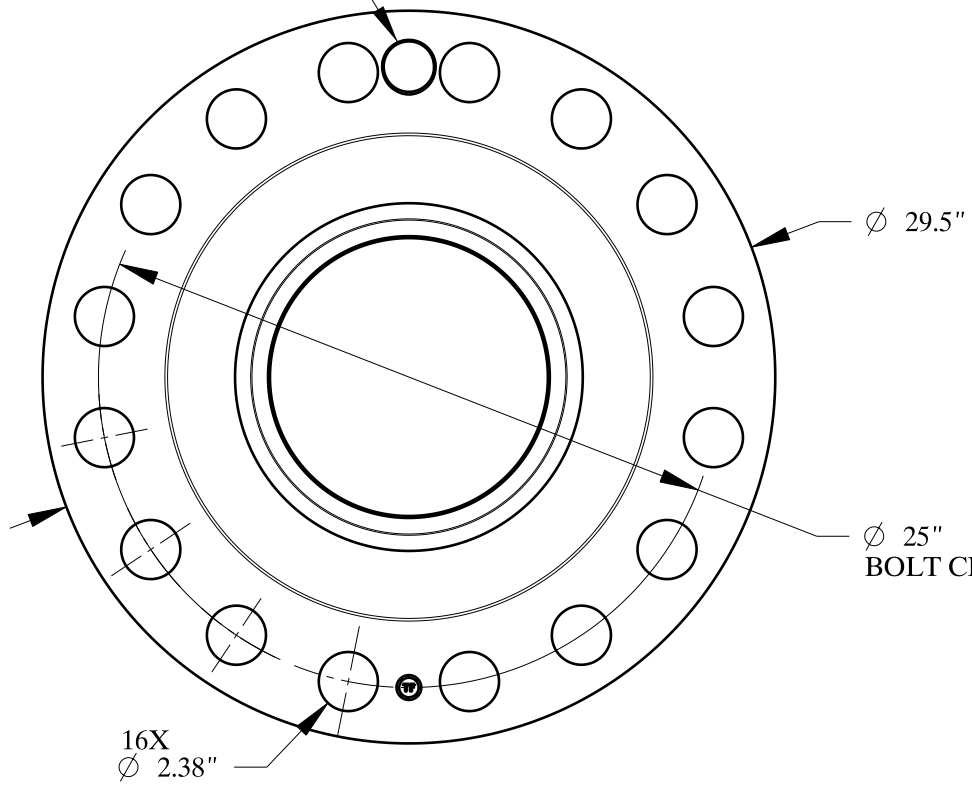

2 1/4-4.5 UNC  
FOR JACK BOLT

SIZE:	14" NOM. X SHC: 160
TYPE:	1500-FF-WELD-NECK-ORIF-FLANGE
 <b>Texas Flange</b>	