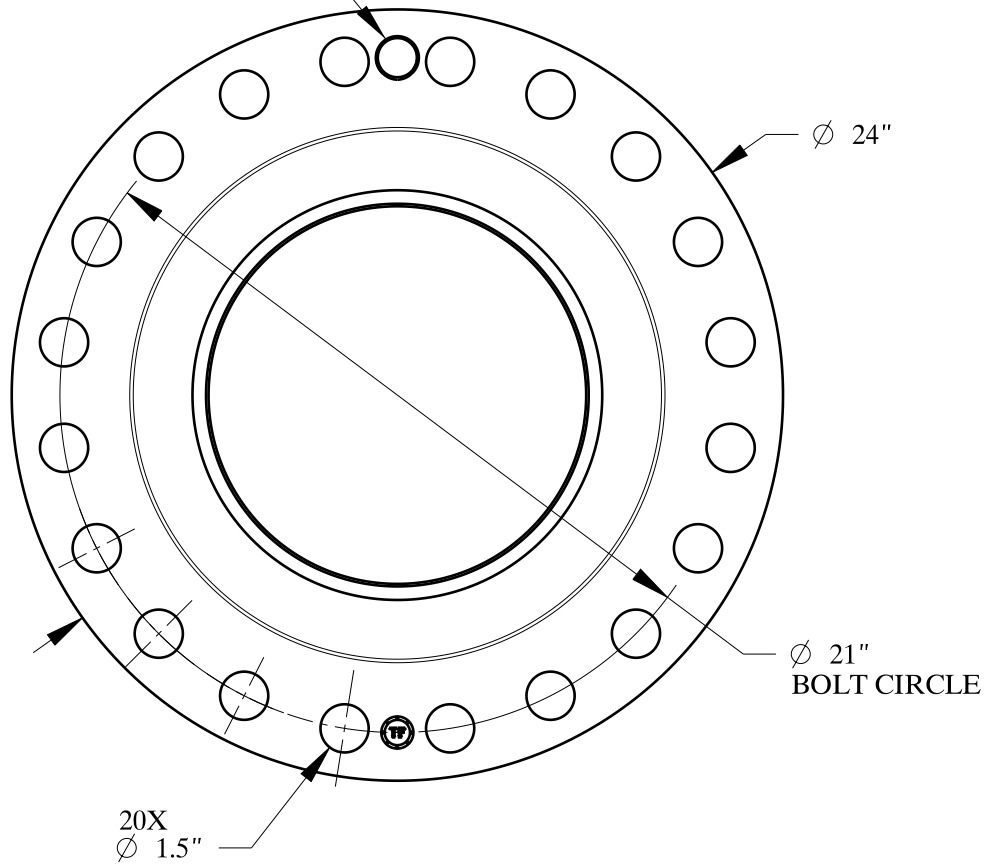

1 3/8-6 UNC  
FOR JACK BOLT

1/2-14 NPT

SIZE: 12" NOM. X SHC: XH  
TYPE: 900-RF-WELD-NECK-ORIF-FLANGE

**Texas  
Flange**

PO Box 2889  
Pearland, TX 77588  
PH: 800-826-3801  
FAX: 281-484-8730  
www.texasflange.com