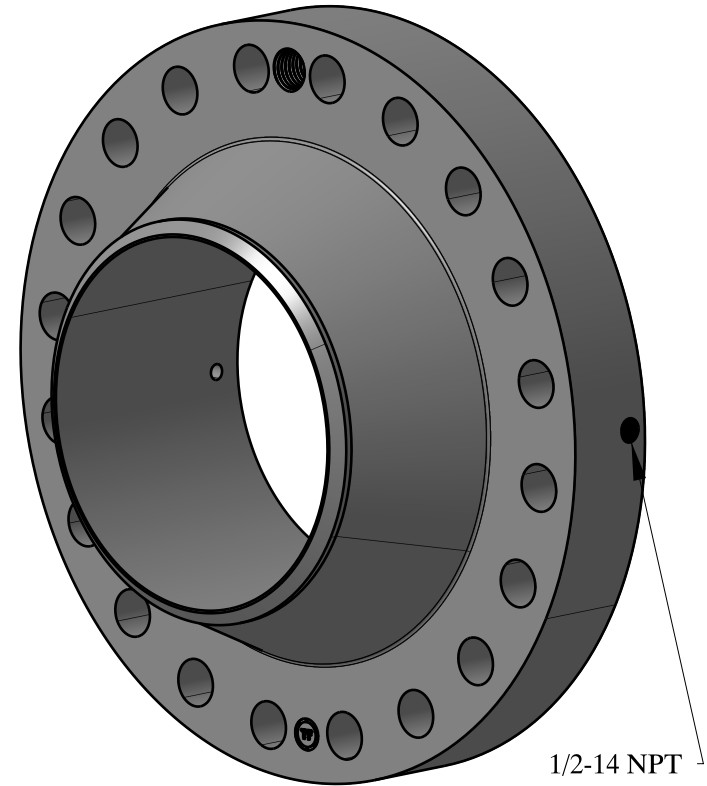

1 3/8-6 UNC  
FOR JACK BOLT

1/2-14 NPT

SIZE: 12" NOM. X SHC: XH  
TYPE: 900-RF-WELD-NECK-ORIF-FLANGE

**Texas  
Flange**

PO Box 2889  
Pearland, TX 77588  
PH: 800-826-3801  
FAX: 281-484-8730  
www.texasflange.com