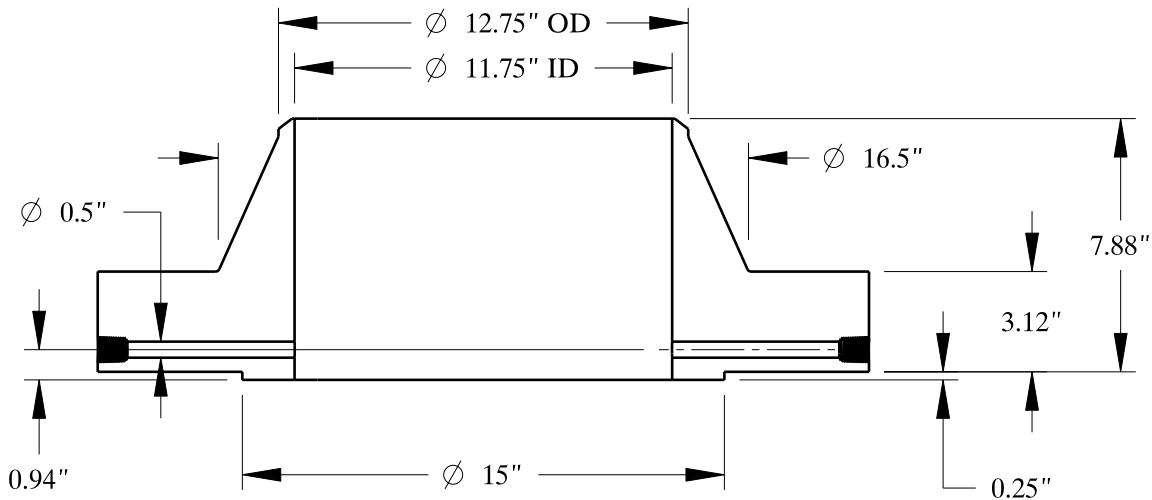

1 3/8-6 UNC  
FOR JACK BOLT

1/2-14 NPT

SIZE: 12" NOM. X SHC: XH  
TYPE: 900-RF-WELD-NECK-ORIF-FLANGE

**Texas  
Flange**

PO Box 2889  
Pearland, TX 77588  
PH: 800-826-3801  
FAX: 281-484-8730  
www.texasflange.com