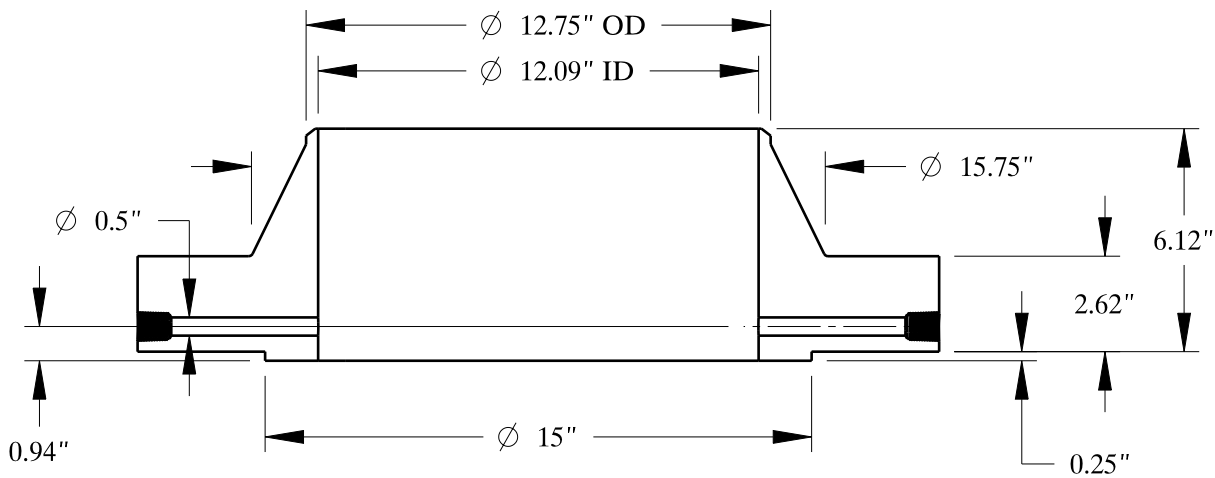

1 1/4-7 UNC
FOR JACK BOLT

1/2-14 NPT

SIZE: 12" NOM. X SHC: 30
TYPE: 600-RF-WELD-NECK-ORIF-FLANGE

**Texas
Flange**

PO Box 2889
Pearland, TX 77588
PH: 800-826-3801
FAX: 281-484-8730
www.texasflange.com