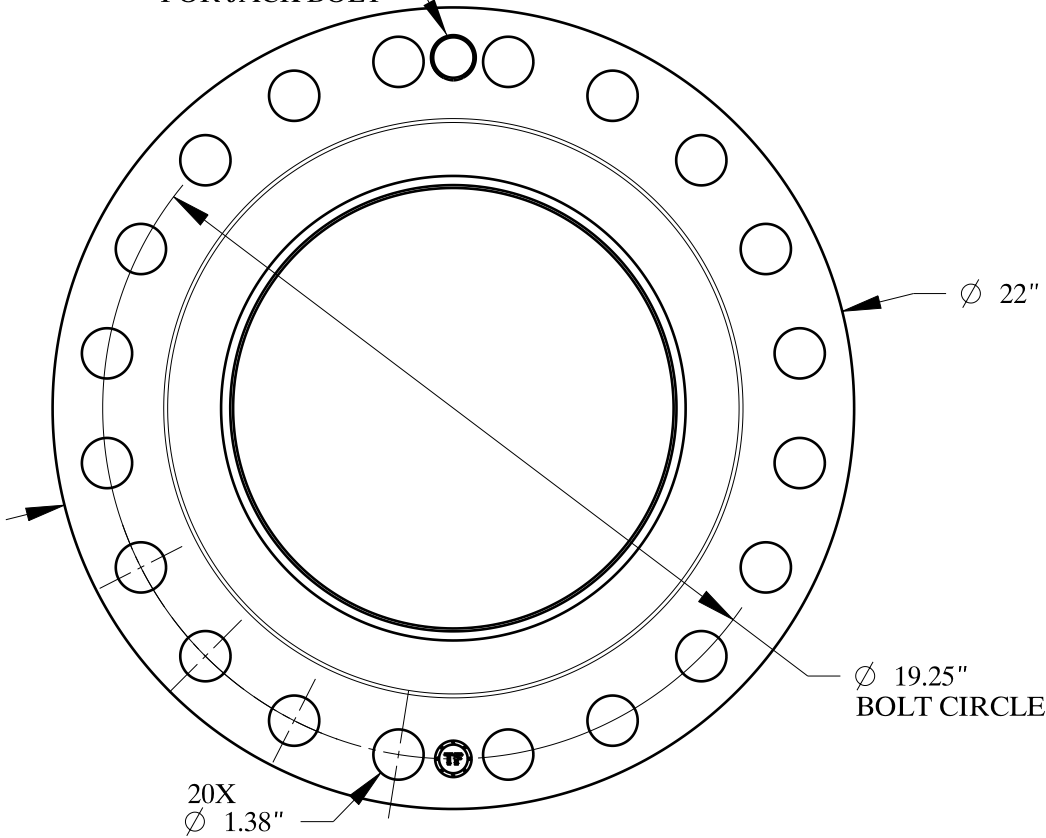

1 1/4-7 UNC
FOR JACK BOLT

1/2-14 NPT

SIZE: 12" NOM. X SHC: 30
TYPE: 600-RF-WELD-NECK-ORIF-FLANGE

**Texas
Flange**

PO Box 2889
Pearland, TX 77588
PH: 800-826-3801
FAX: 281-484-8730
www.texasflange.com