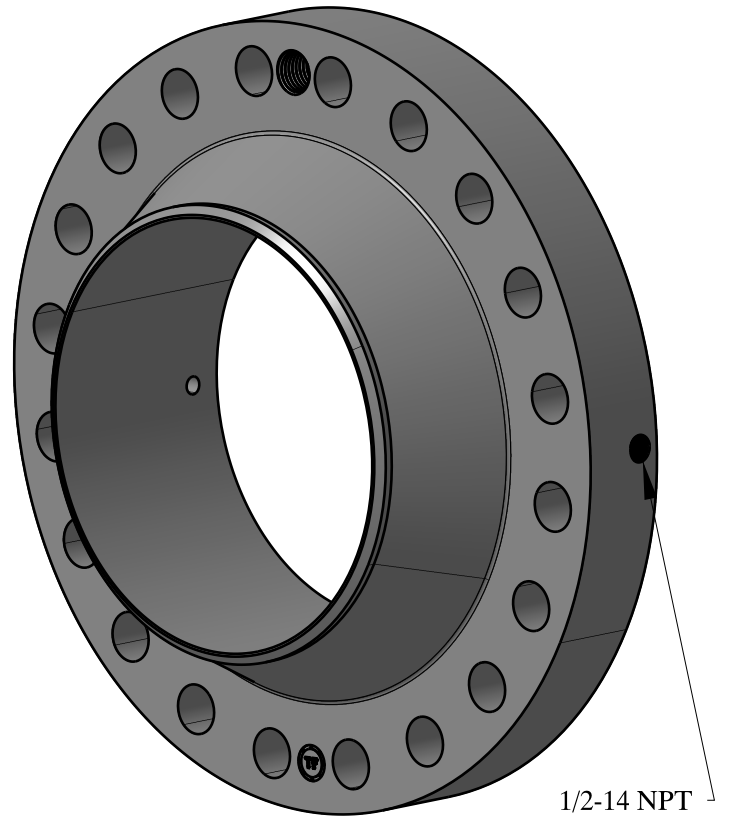

1 1/4-7 UNC
FOR JACK BOLT

1/2-14 NPT

SIZE: 12" NOM. X SHC: 30
TYPE: 600-RF-WELD-NECK-ORIF-FLANGE

**Texas
Flange**

PO Box 2889
Pearland, TX 77588
PH: 800-826-3801
FAX: 281-484-8730
www.texasflange.com