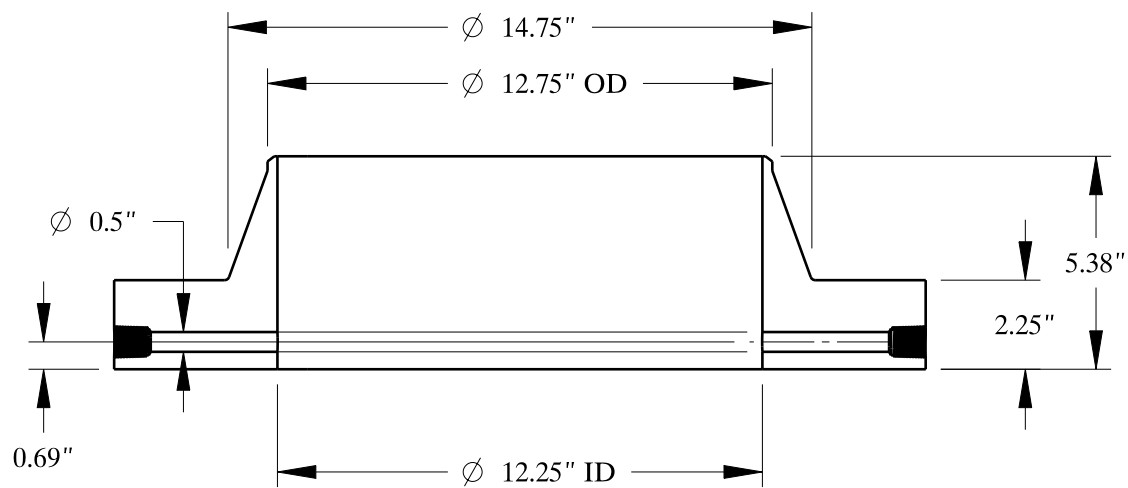

1 1/4-7 UNC  
FOR JACK BOLT

1/2-14 NPT

SIZE: 12" NOM. X SHC: 20  
TYPE: 400-FF-WELD-NECK-ORIF-FLANGE

**Texas  
Flange**

PO Box 2889  
Pearland, TX 77588  
PH: 800-826-3801  
FAX: 281-484-8730  
www.texasflange.com