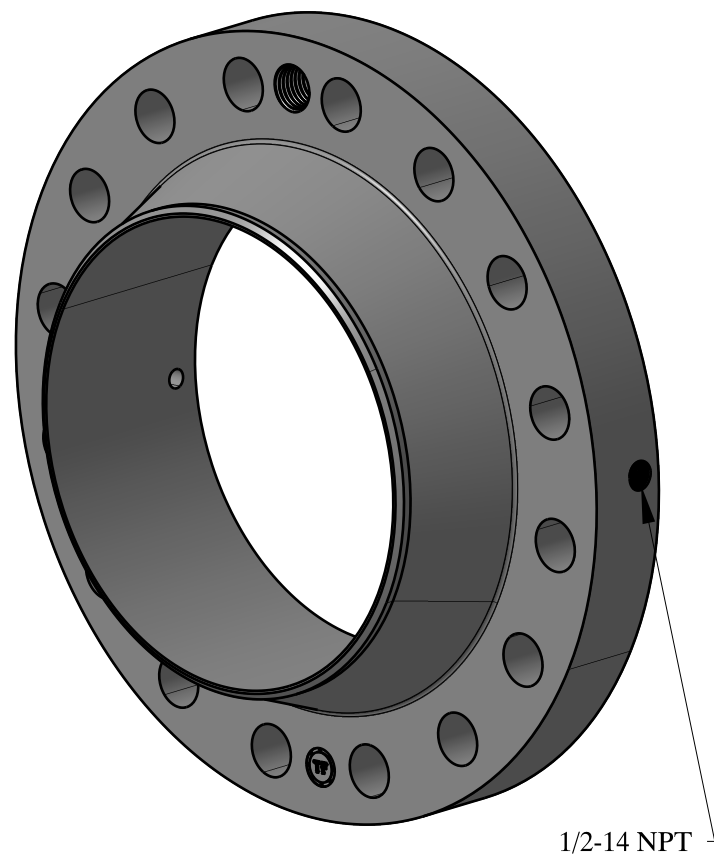

1 1/4-7 UNC  
FOR JACK BOLT

1/2-14 NPT

SIZE: 12" NOM. X SHC: 20  
TYPE: 400-FF-WELD-NECK-ORIF-FLANGE

**Texas  
Flange**

PO Box 2889  
Pearland, TX 77588  
PH: 800-826-3801  
FAX: 281-484-8730  
www.texasflange.com