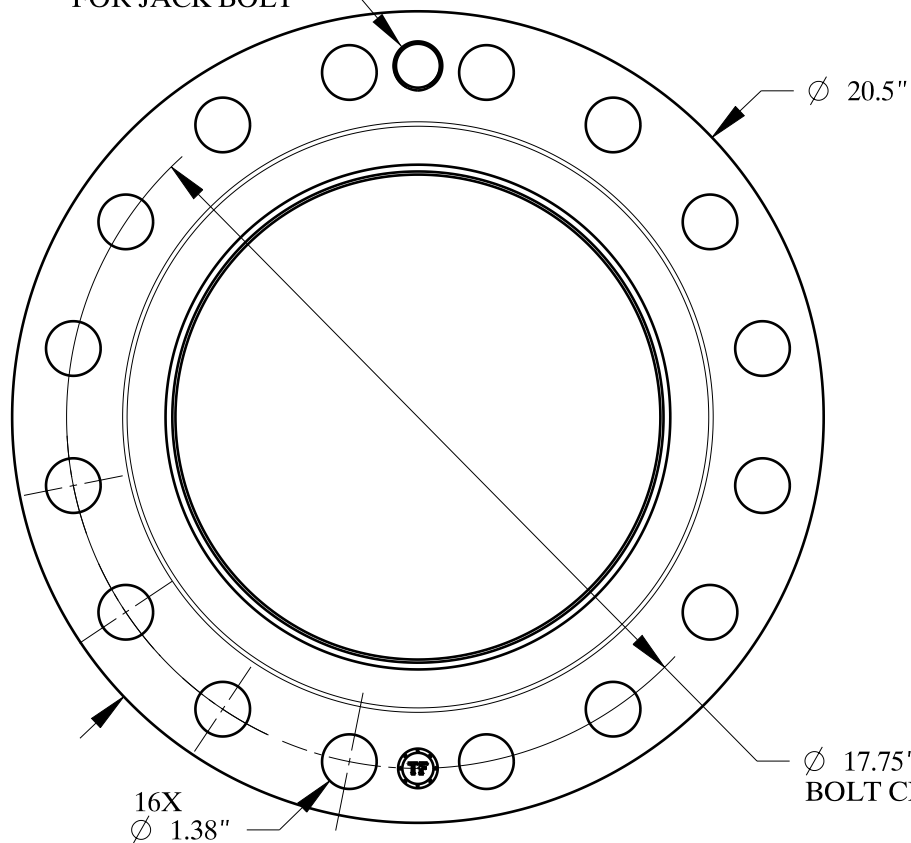

1 1/4-7 UNC  
FOR JACK BOLT

1/2-14 NPT

SIZE: 12" NOM. X SHC: 20  
TYPE: 400-FF-WELD-NECK-ORIF-FLANGE

**Texas  
Flange**

PO Box 2889  
Pearland, TX 77588  
PH: 800-826-3801  
FAX: 281-484-8730  
www.texasflange.com