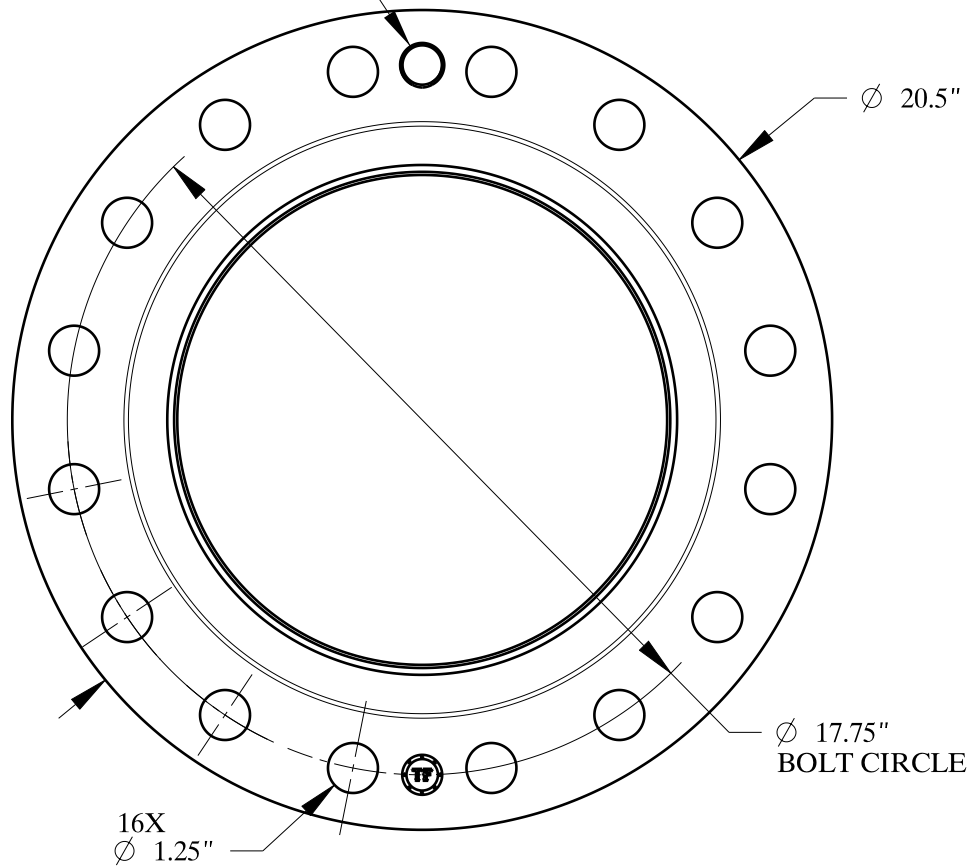

1 1/8-7 UNC
FOR JACK BOLT

1/2-14 NPT

SIZE: 12" NOM. X SHC: 20
TYPE: 300-RF-WELD-NECK-ORIF-FLANGE

**Texas
Flange**

PO Box 2889
Pearland, TX 77588
PH: 800-826-3801
FAX: 281-484-8730
www.texasflange.com