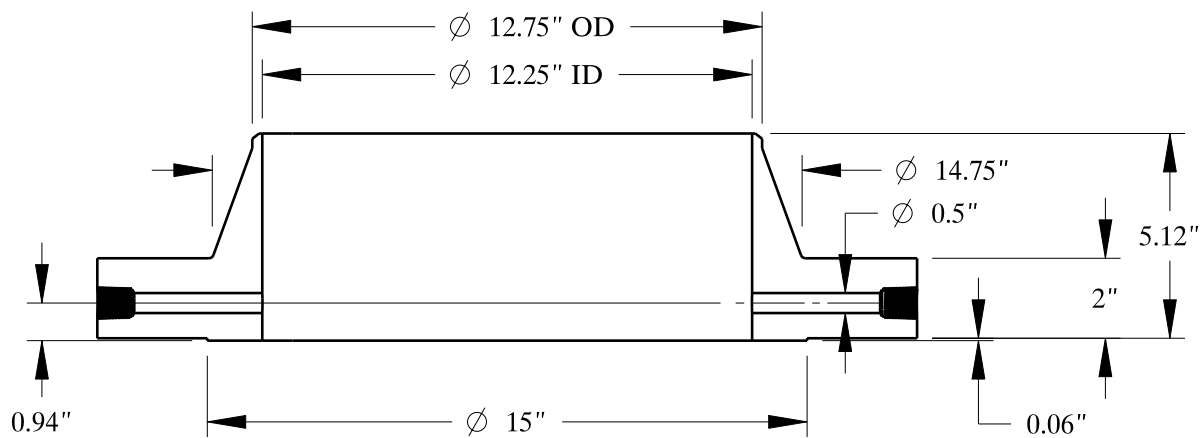

1 1/8-7 UNC
FOR JACK BOLT

1/2-14 NPT

SIZE: 12" NOM. X SHC: 20
TYPE: 300-RF-WELD-NECK-ORIF-FLANGE

**Texas
Flange**

PO Box 2889
Pearland, TX 77588
PH: 800-826-3801
FAX: 281-484-8730
www.texasflange.com