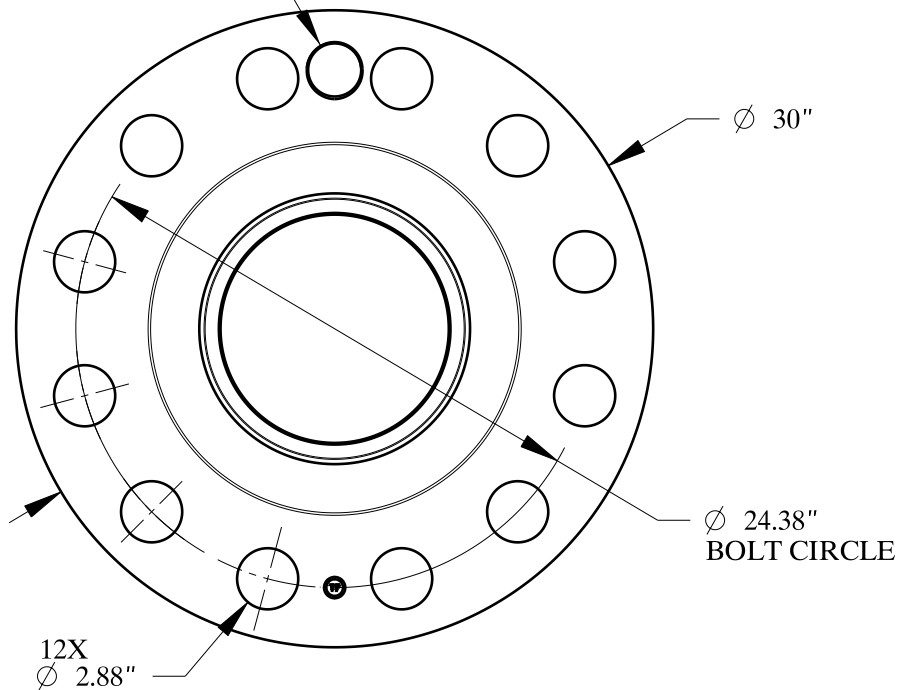

2 3/4-4 UNC
FOR JACK BOLT

1/2-14 NPT

SIZE: 12" NOM. X SHC: XXH
TYPE: 2500-RF-WELD-NECK-ORIF-FLANGE

**Texas
Flange**

PO Box 2889
Pearland, TX 77588
PH: 800-826-3801
FAX: 281-484-8730
www.texasflange.com