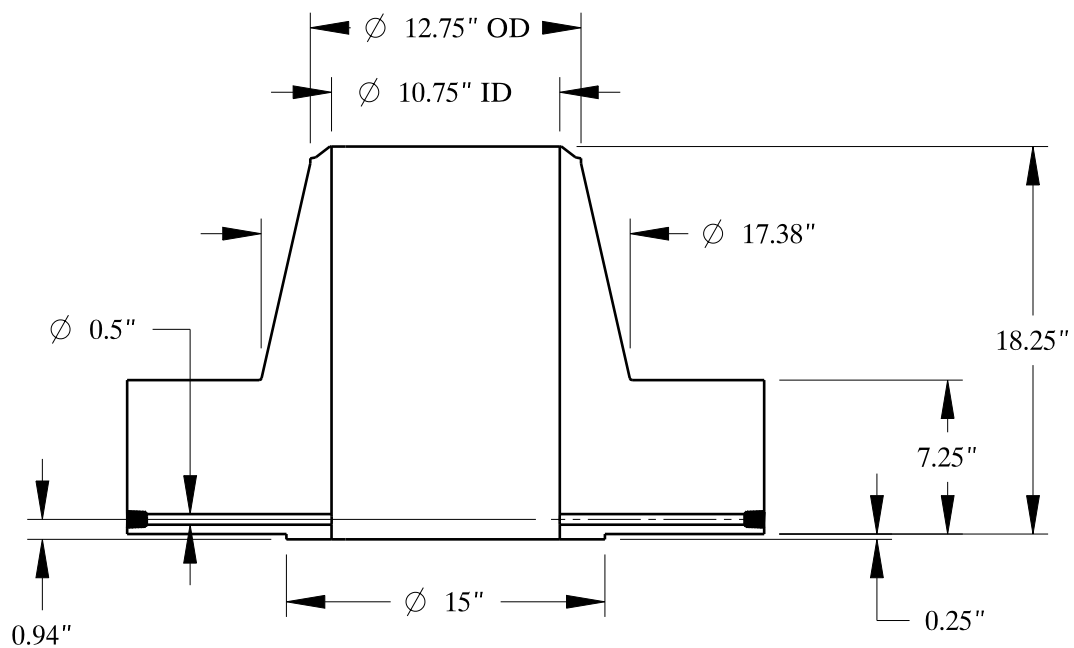

2 3/4-4 UNC
FOR JACK BOLT

1/2-14 NPT

SIZE: 12" NOM. X SHC: XXH
TYPE: 2500-RF-WELD-NECK-ORIF-FLANGE

**Texas
Flange**

PO Box 2889
Pearland, TX 77588
PH: 800-826-3801
FAX: 281-484-8730
www.texasflange.com