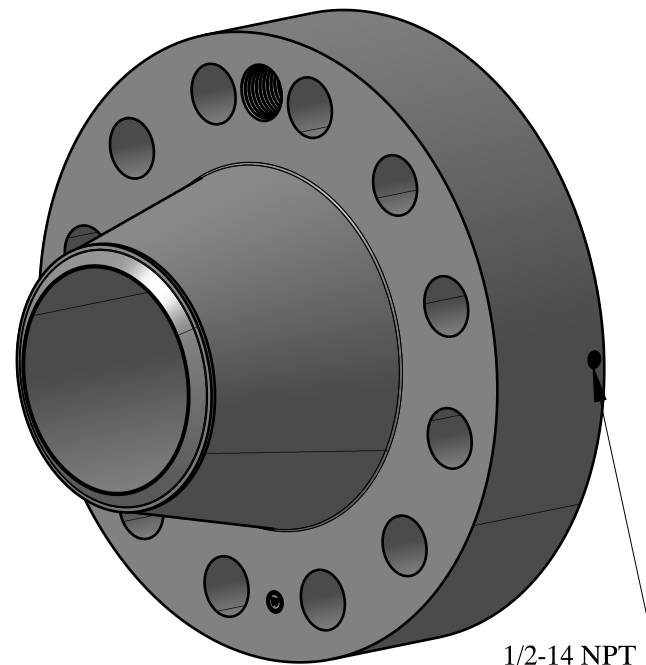

2 3/4-4 UNC
FOR JACK BOLT

1/2-14 NPT

SIZE: 12" NOM. X SHC: XXH
TYPE: 2500-RF-WELD-NECK-ORIF-FLANGE

**Texas
Flange**

PO Box 2889
Pearland, TX 77588
PH: 800-826-3801
FAX: 281-484-8730
www.texasflange.com