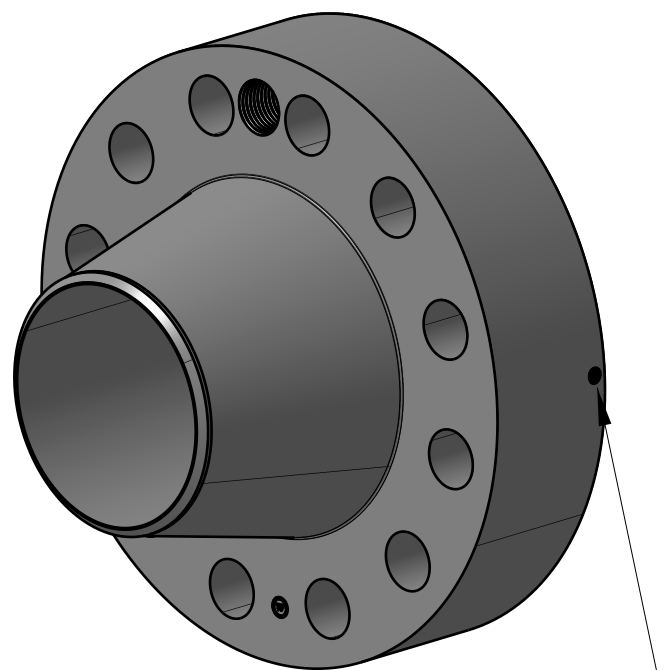

2 3/4-4 UNC
FOR JACK BOLT

1/2-14 NPT

SIZE:	12" NOM. X SHC: XH
TYPE:	2500-FF-WELD-NECK-ORIF-FLANGE
 Texas Flange	
PO Box 2889 Pearland, TX 77588 PH: 800-826-3801 FAX: 281-484-8730 www.texasflange.com	