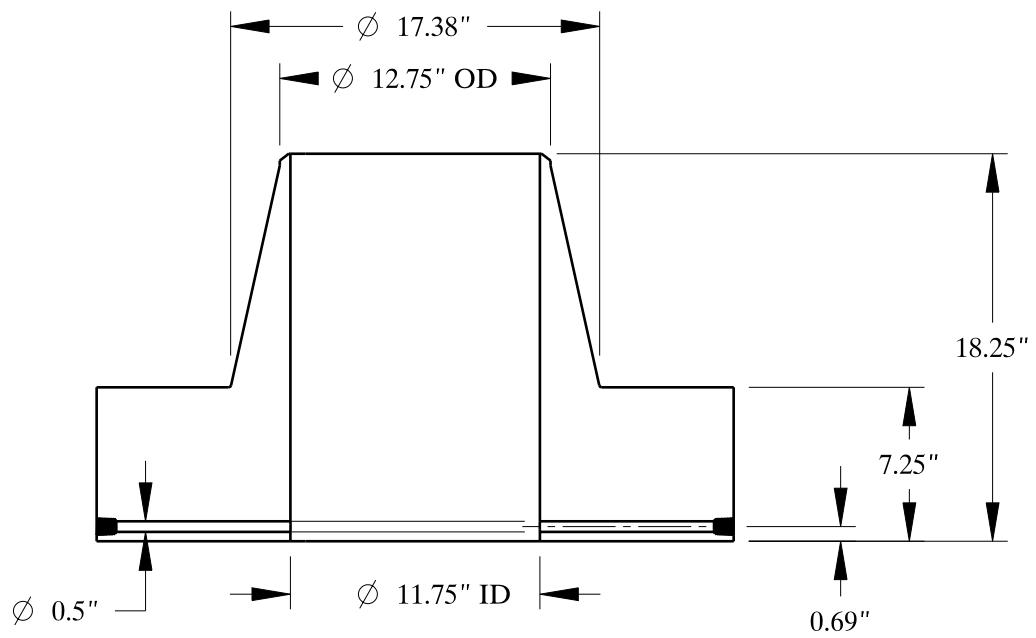

2 3/4-4 UNC
FOR JACK BOLT

1/2-14 NPT

SIZE:	12" NOM. X SHC: XH
TYPE:	2500-FF-WELD-NECK-ORIF-FLANGE
 Texas Flange	
PO Box 2889 Pearland, TX 77588 PH: 800-826-3801 FAX: 281-484-8730 www.texasflange.com	