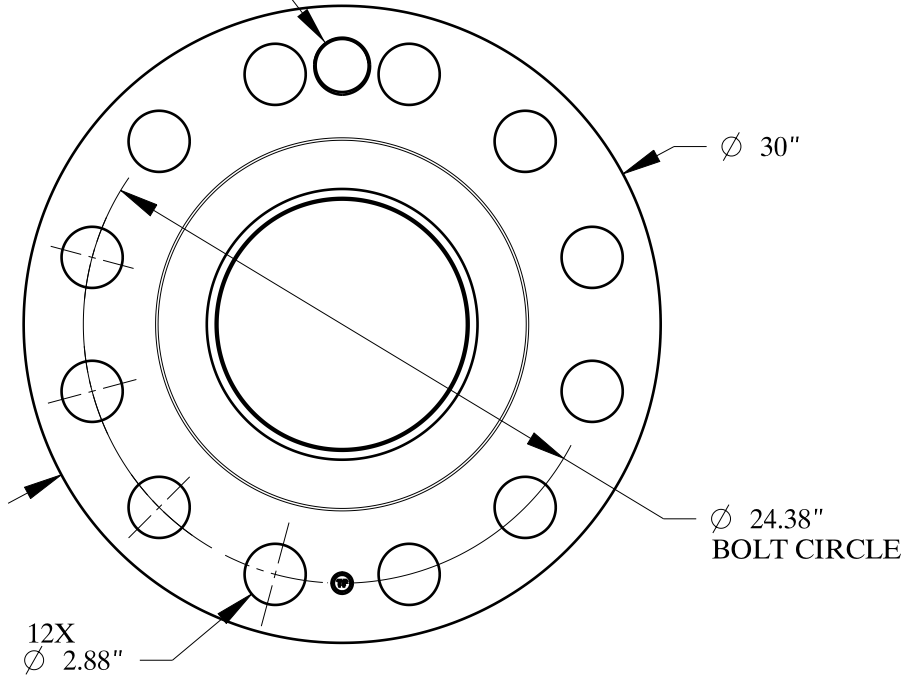

2 3/4-4 UNC
FOR JACK BOLT

1/2-14 NPT

SIZE:	12" NOM. X SHC: XH
TYPE:	2500-FF-WELD-NECK-ORIF-FLANGE
 Texas Flange	
PO Box 2889 Pearland, TX 77588 PH: 800-826-3801 FAX: 281-484-8730 www.texasflange.com	