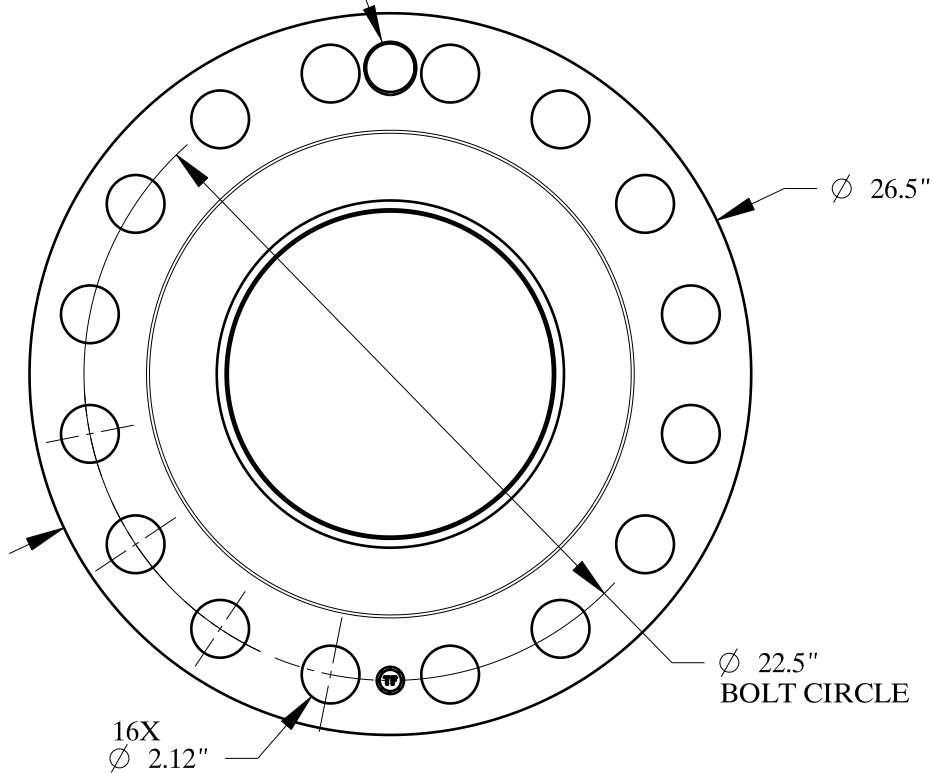

2-4.5 UNC
FOR JACK BOLT

1/2-14 NPT

SIZE:	12" NOM. X SHC: 40
TYPE:	1500-RF-WELD-NECK-ORIF-FLANGE
	Texas Flange
	PO Box 2889 Pearland, TX 77588 PH: 800-826-3801 FAX: 281-484-8730 www.texasflange.com