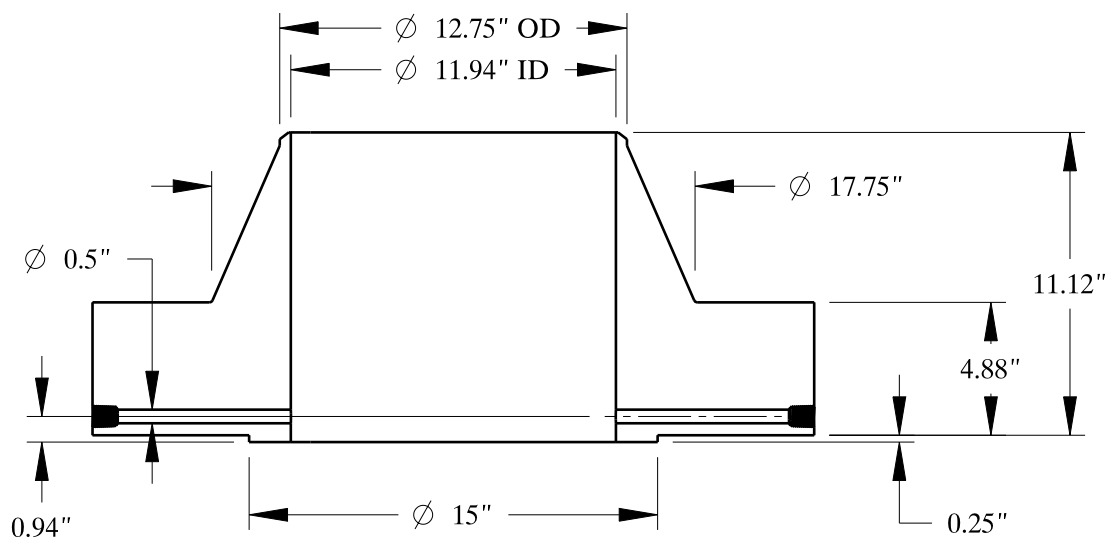

2-4.5 UNC
FOR JACK BOLT

1/2-14 NPT

SIZE:	12" NOM. X SHC: 40
TYPE:	1500-RF-WELD-NECK-ORIF-FLANGE
	Texas Flange
	PO Box 2889 Pearland, TX 77588 PH: 800-826-3801 FAX: 281-484-8730 www.texasflange.com