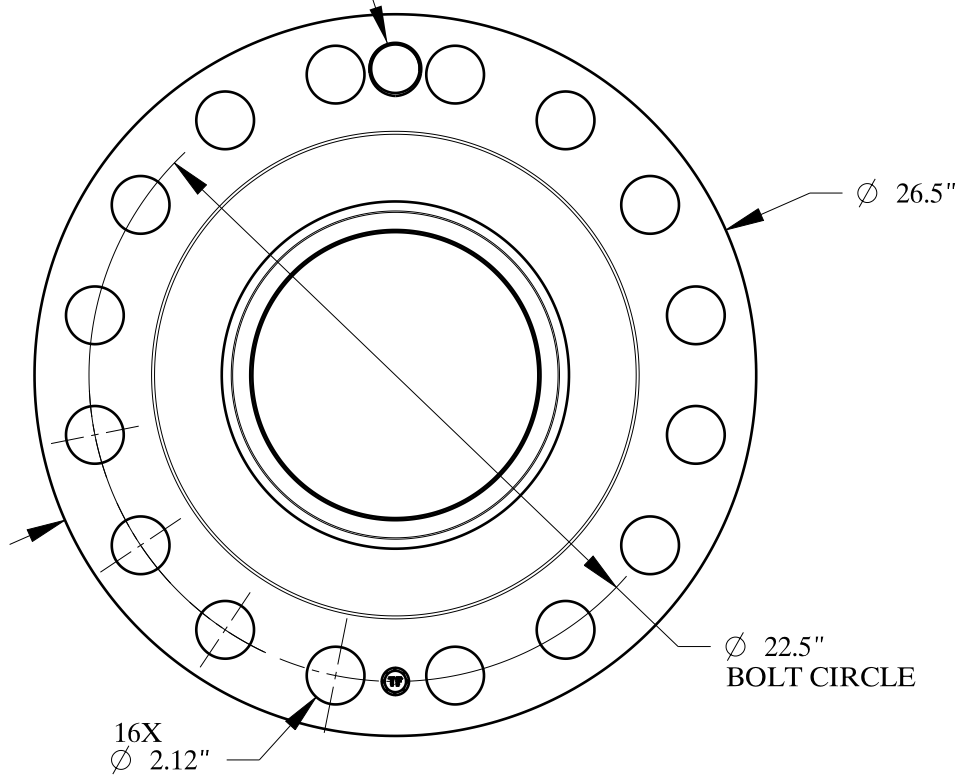

2-4.5 UNC
FOR JACK BOLT

1/2-14 NPT

SIZE: 12" NOM. X SHC: 140

TYPE: 1500-RF-WELD-NECK-ORIF-FLANGE

**Texas
Flange**

PO Box 2889
Pearland, TX 77588
PH: 800-826-3801
FAX: 281-484-8730
www.texasflange.com