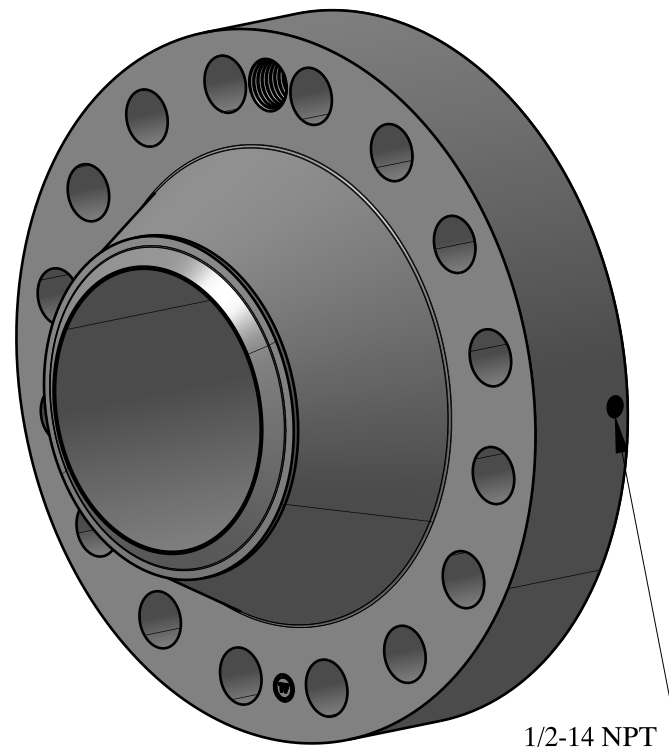

2-4.5 UNC
FOR JACK BOLT

1/2-14 NPT

SIZE: 12" NOM. X SHC: 140

TYPE: 1500-RF-WELD-NECK-ORIF-FLANGE

**Texas
Flange**

PO Box 2889
Pearland, TX 77588
PH: 800-826-3801
FAX: 281-484-8730
www.texasflange.com