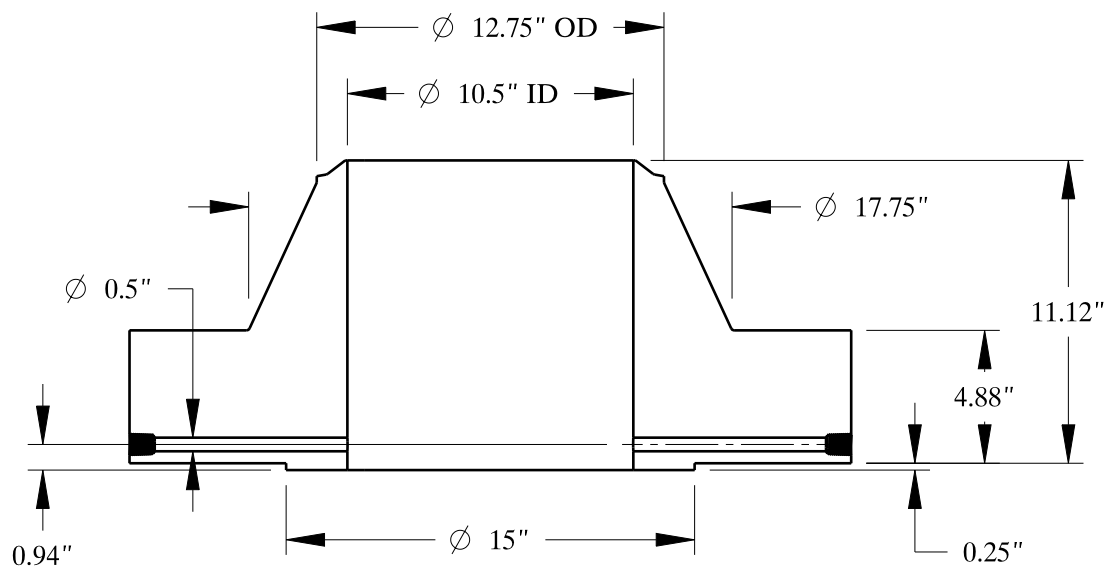

2-4.5 UNC
FOR JACK BOLT

1/2-14 NPT

SIZE: 12" NOM. X SHC: 140

TYPE: 1500-RF-WELD-NECK-ORIF-FLANGE

**Texas
Flange**

PO Box 2889
Pearland, TX 77588
PH: 800-826-3801
FAX: 281-484-8730
www.texasflange.com