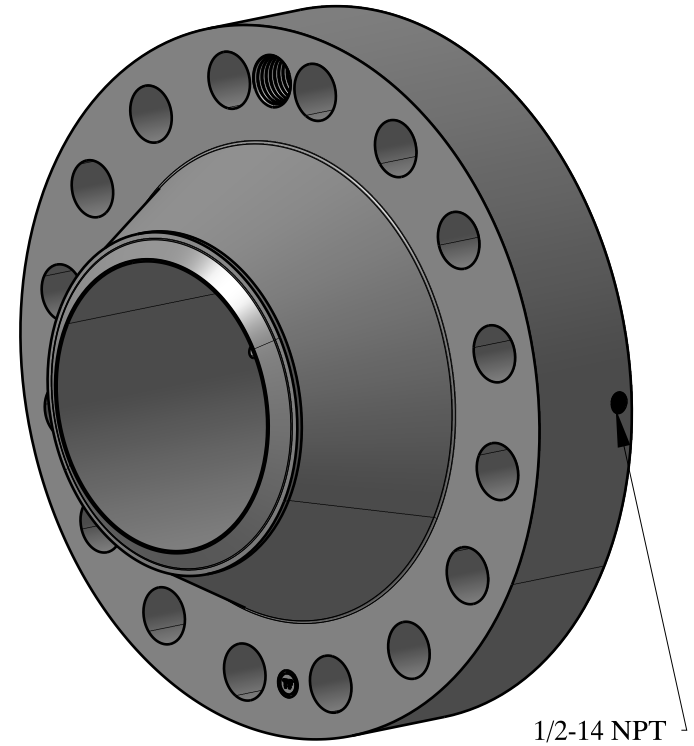

2-4.5 UNC  
FOR JACK BOLT

1/2-14 NPT

SIZE: 12" NOM. X SHC: 120  
TYPE: 1500-RF-WELD-NECK-ORIF-FLANGE

**Texas  
Flange**

PO Box 2889  
Pearland, TX 77588  
PH: 800-826-3801  
FAX: 281-484-8730  
www.texasflange.com