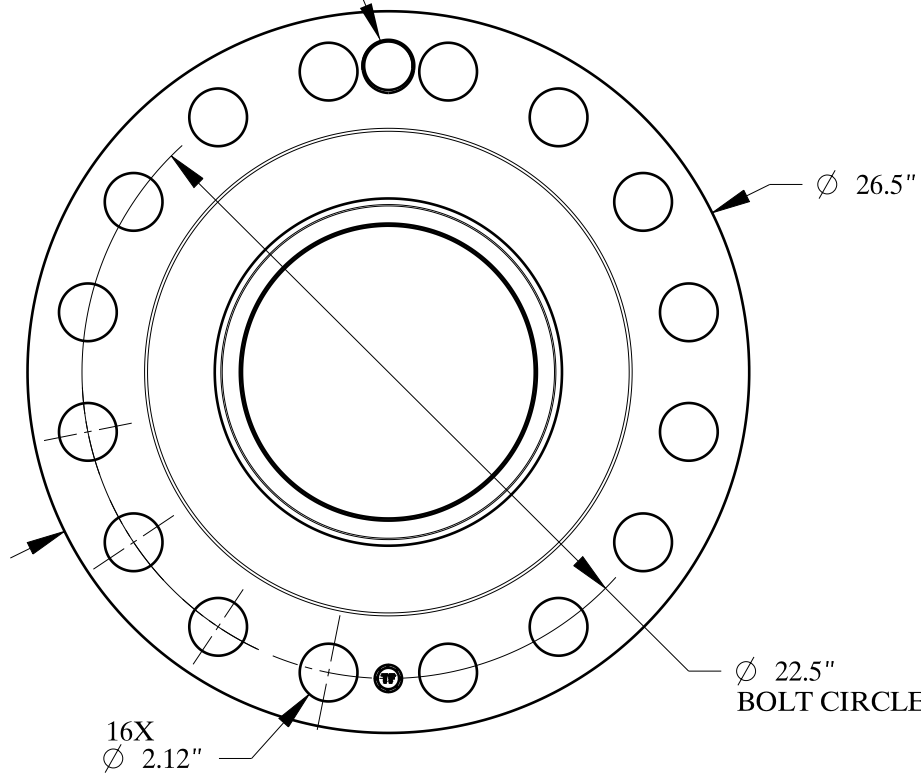

2-4.5 UNC  
FOR JACK BOLT

1/2-14 NPT

SIZE: 12" NOM. X SHC: 120  
TYPE: 1500-RF-WELD-NECK-ORIF-FLANGE

**Texas  
Flange**

PO Box 2889  
Pearland, TX 77588  
PH: 800-826-3801  
FAX: 281-484-8730  
www.texasflange.com