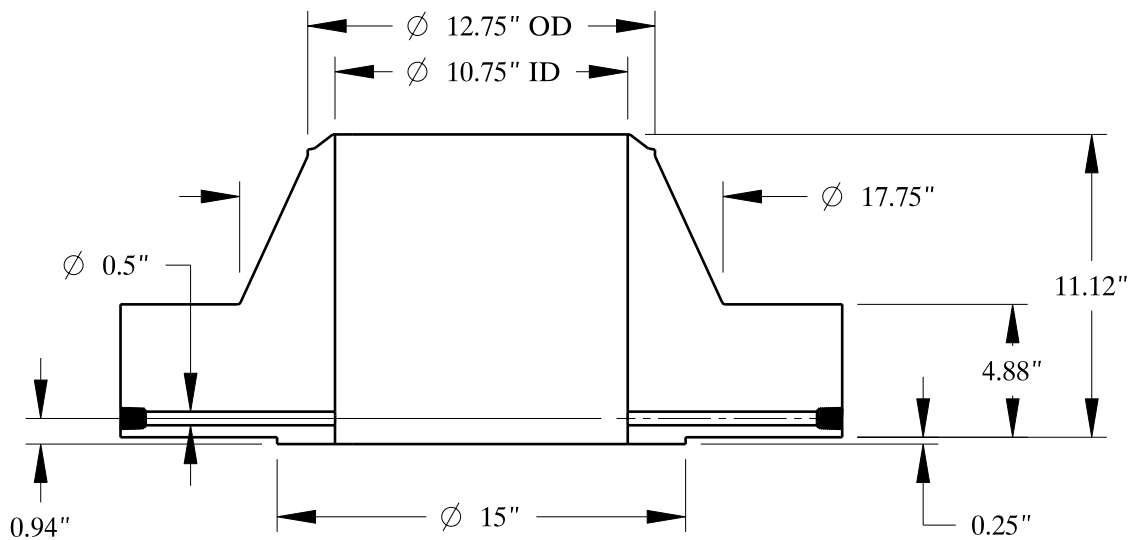

2-4.5 UNC  
FOR JACK BOLT

1/2-14 NPT

SIZE: 12" NOM. X SHC: 120  
TYPE: 1500-RF-WELD-NECK-ORIF-FLANGE

**Texas  
Flange**

PO Box 2889  
Pearland, TX 77588  
PH: 800-826-3801  
FAX: 281-484-8730  
www.texasflange.com