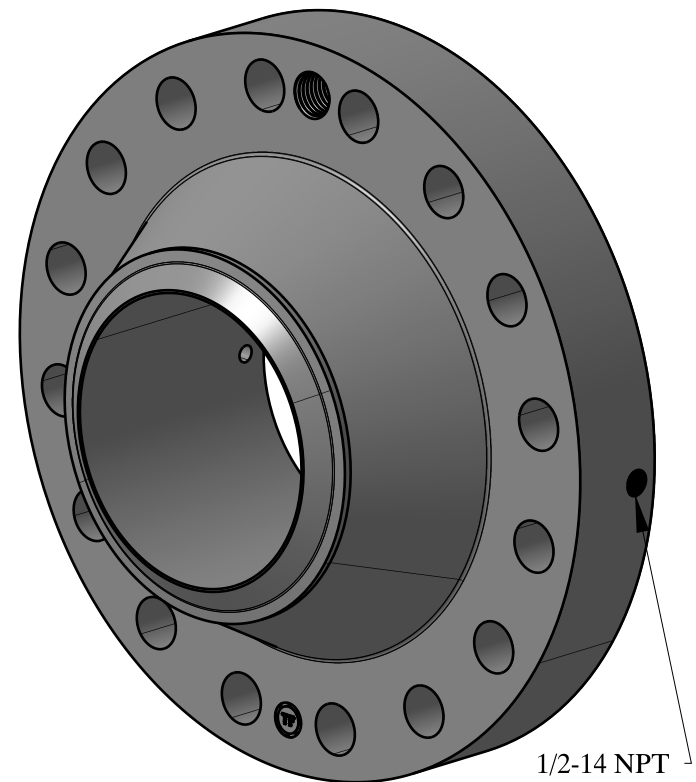

1 3/8-6 UNC
FOR JACK BOLT

SIZE:	10" NOM. X SCH: 160
TYPE:	900-RTJ-WELD-NECK-ORIF-FLANGE
 Texas Flange	