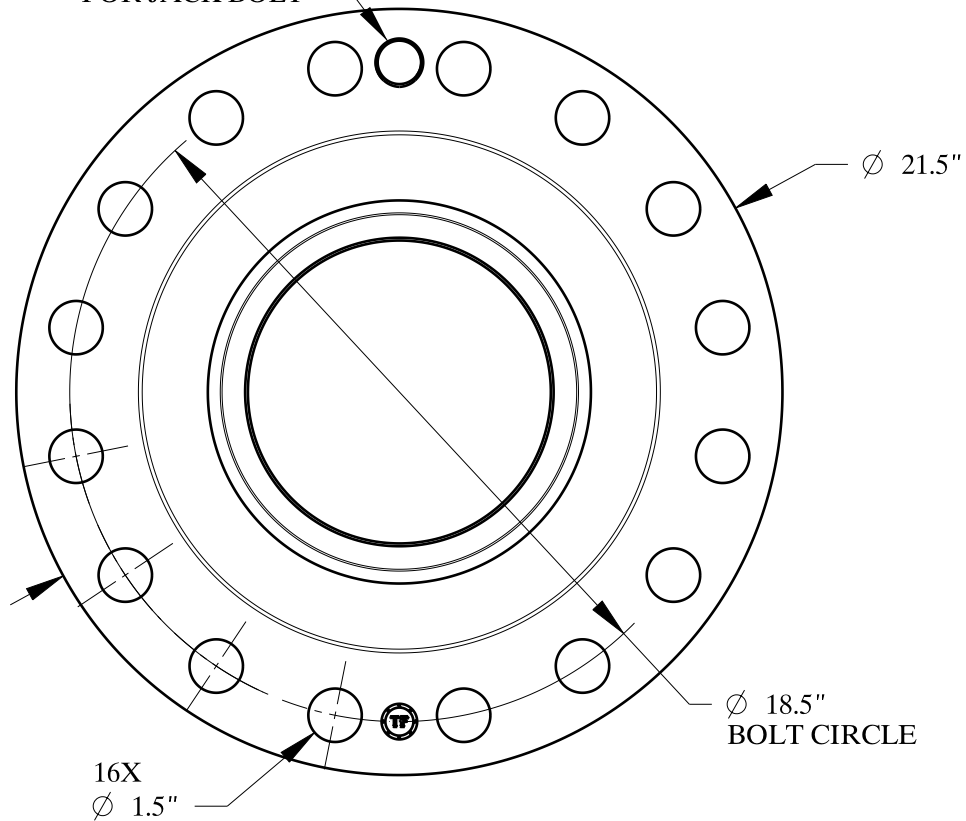

1 3/8-6 UNC
FOR JACK BOLT

SIZE:	10" NOM. X SCH: 160
TYPE:	900-RTJ-WELD-NECK-ORIF-FLANGE
 Texas Flange	