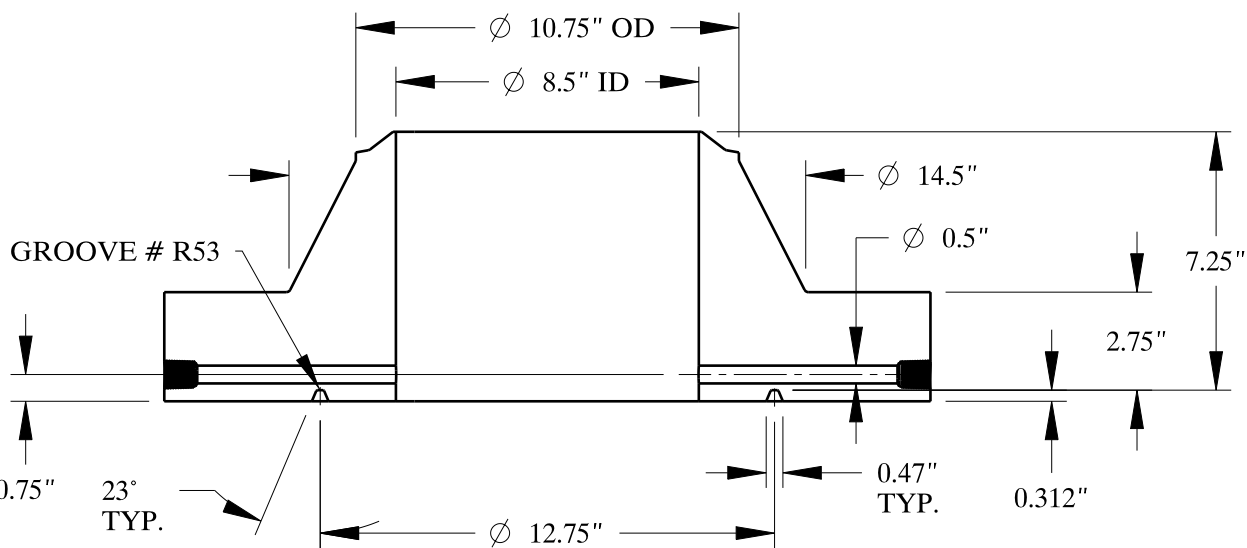

1 3/8-6 UNC
FOR JACK BOLT

SIZE:	10" NOM. X SCH: 160
TYPE:	900-RTJ-WELD-NECK-ORIF-FLANGE
 Texas Flange	